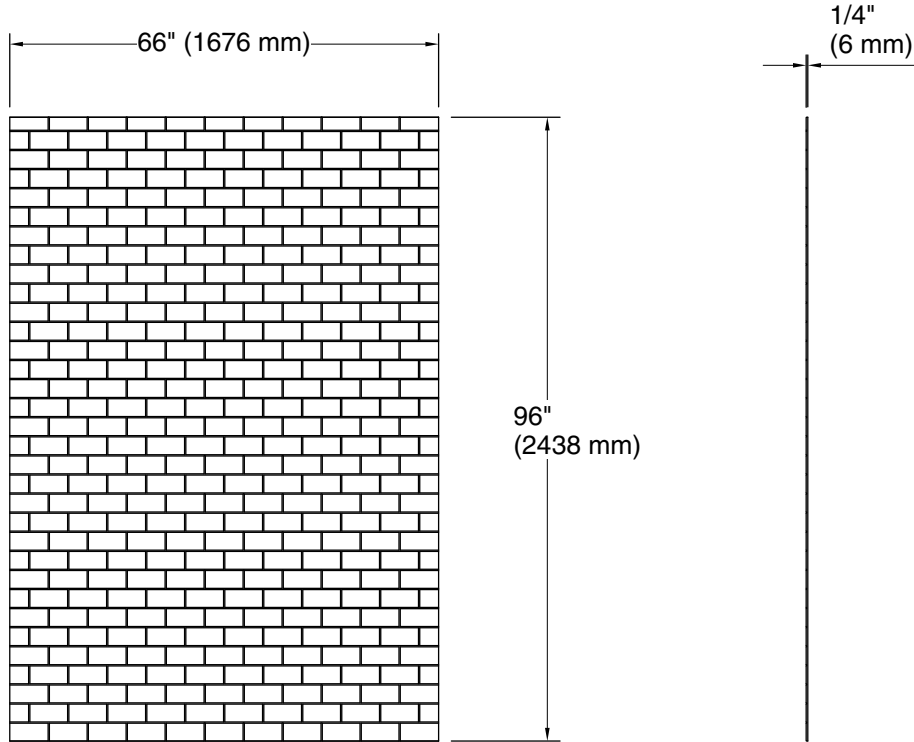

**Technical Information**

All product dimensions are nominal.

Weight: 109.99 lbs (49.9 kg)

**Notes**

Measure your actual product for rough-in details.

Install this product according to the installation instructions.