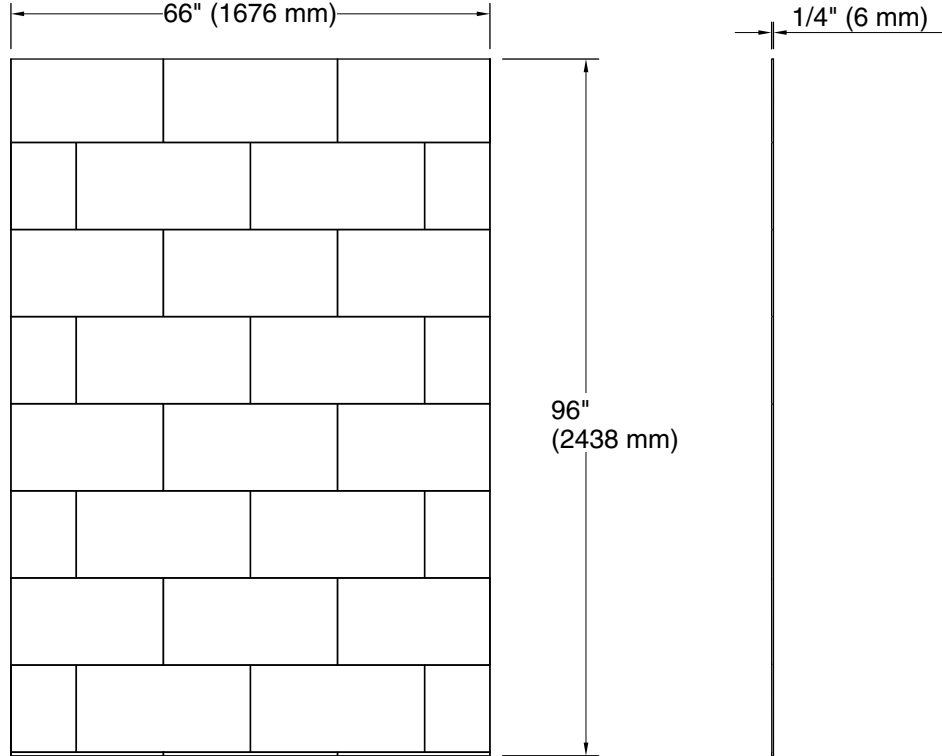

Stoneridge™
96" x 66" shower back wall with large block design
K-39439-T07

Technical Information

All product dimensions are nominal.

Weight: 111.68 lbs (50.7 kg)

Notes

Measure your actual product for rough-in details.