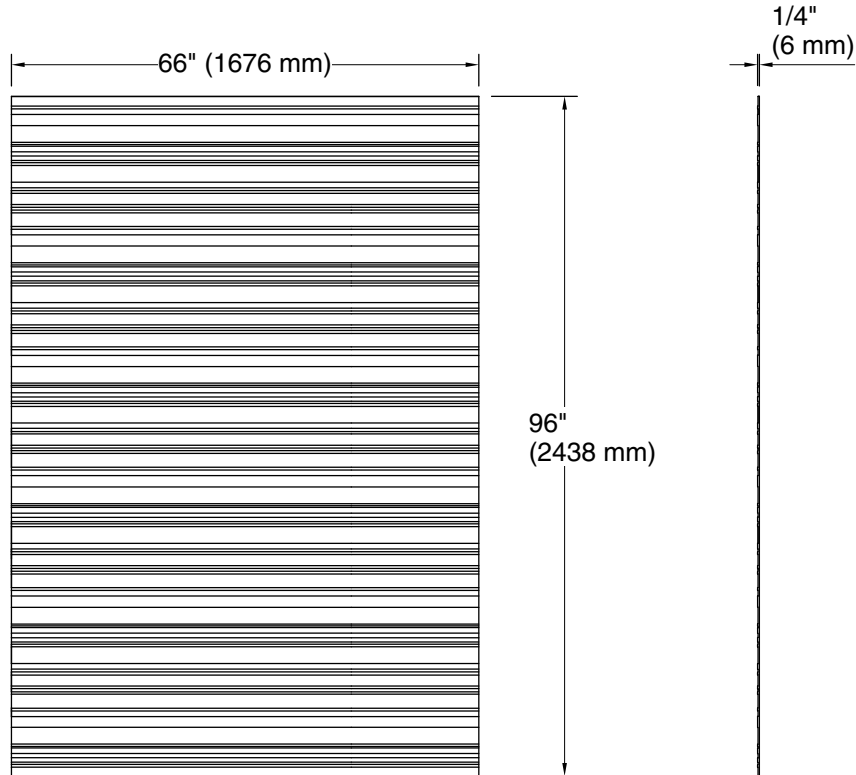

Features

- Modern linear design
- Matte finish complements any decor
- Factory-machined edges provide a finished look for walls without the need for trim
- Durable, nonporous walls are easy to clean and maintain
- Can be installed over existing bathing/showering walls for easy renovation projects
- Available in several distinct textures, each thoughtfully designed in a transitional style that blends classic and contemporary aesthetics
- Offered in a wide range of sizes to accommodate many design layouts and room dimensions
- Coordinates with other products in the Stoneridge™ collection

Technical Information

All product dimensions are nominal.

Weight: 94.22 lbs (42.7 kg)

Notes

Measure your actual product for rough-in details.

Install this product according to the installation instructions.