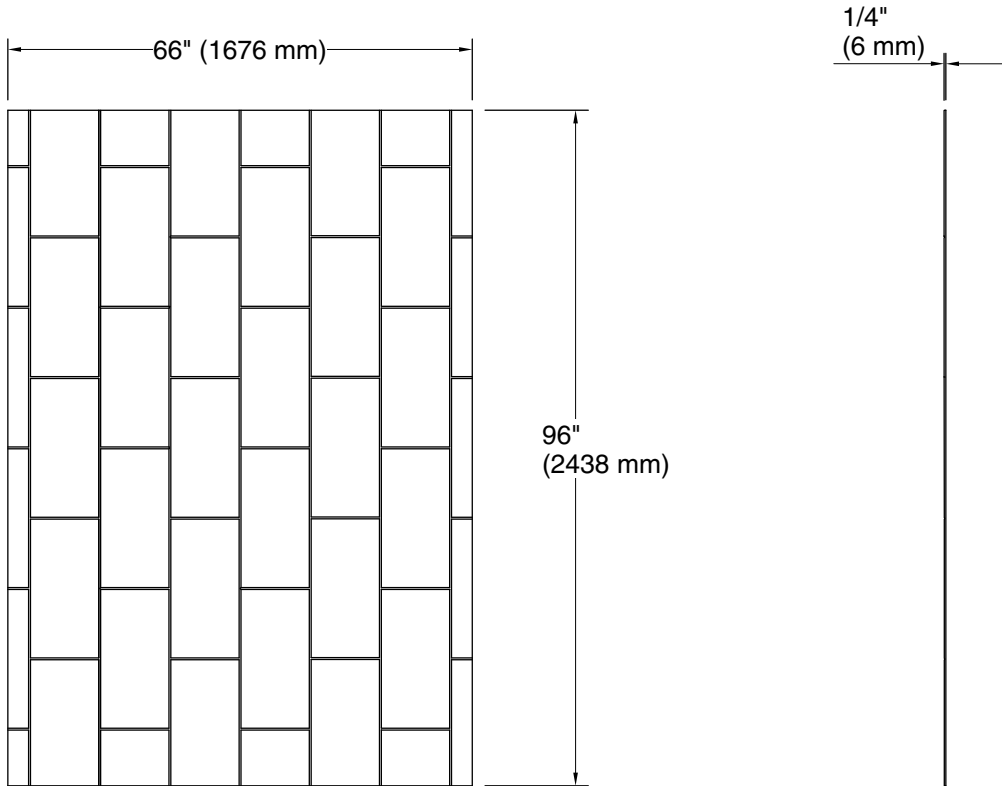

Features

- Modern vertical block design
- Matte finish complements any decor
- Factory-machined edges provide a finished look for walls without the need for trim
- Durable, nonporous walls are easy to clean and maintain
- Can be installed over existing bathing/showering walls for easy renovation projects
- Available in several distinct textures, each thoughtfully designed in a transitional style that blends classic and contemporary aesthetics
- Offered in a wide range of sizes to accommodate many design layouts and room dimensions
- Coordinates with other products in the Stoneridge™ collection

Technical Information

All product dimensions are nominal.

Weight: 111.57 lbs (50.6 kg)

Notes

Measure your actual product for rough-in details.

Install this product according to the installation instructions.