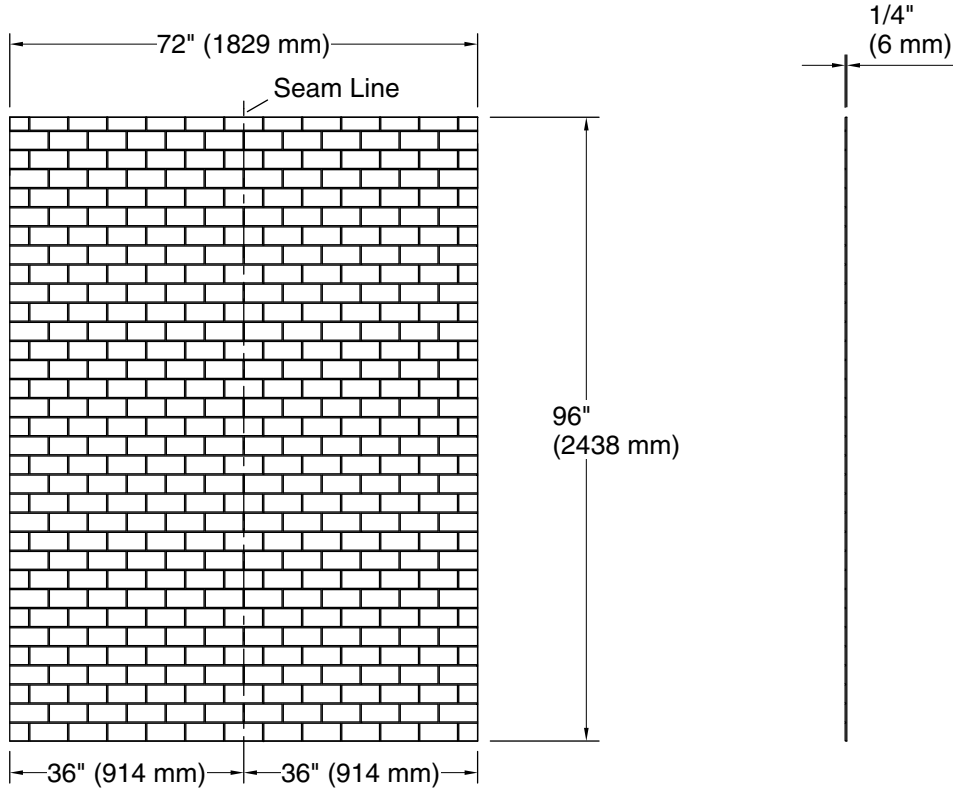

**Technical Information**

All product dimensions are nominal.

Weight: 119.99 lbs (54.4 kg)

**Notes**

Measure your actual product for rough-in details.

Install this product according to the installation instructions.