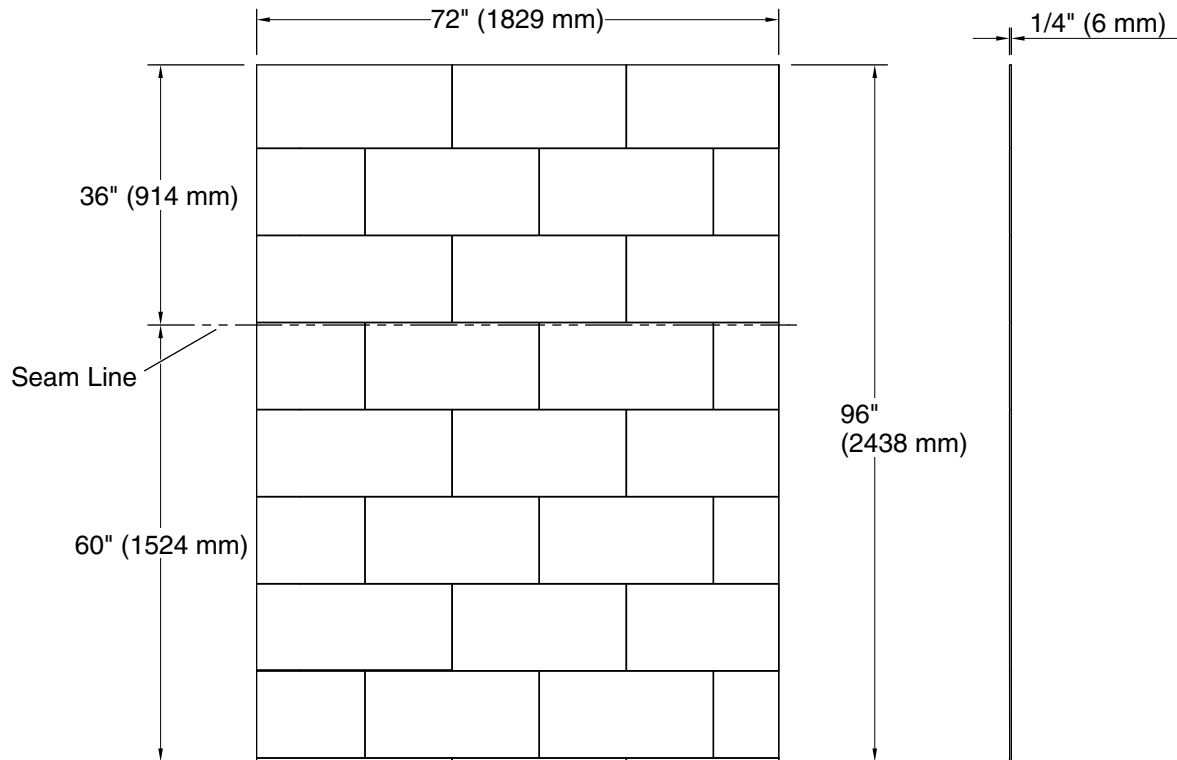

Technical Information

All product dimensions are nominal.

Weight: 121.81 lbs (55.3 kg)

Notes

Measure your actual product for rough-in details.

Install this product according to the installation instructions.