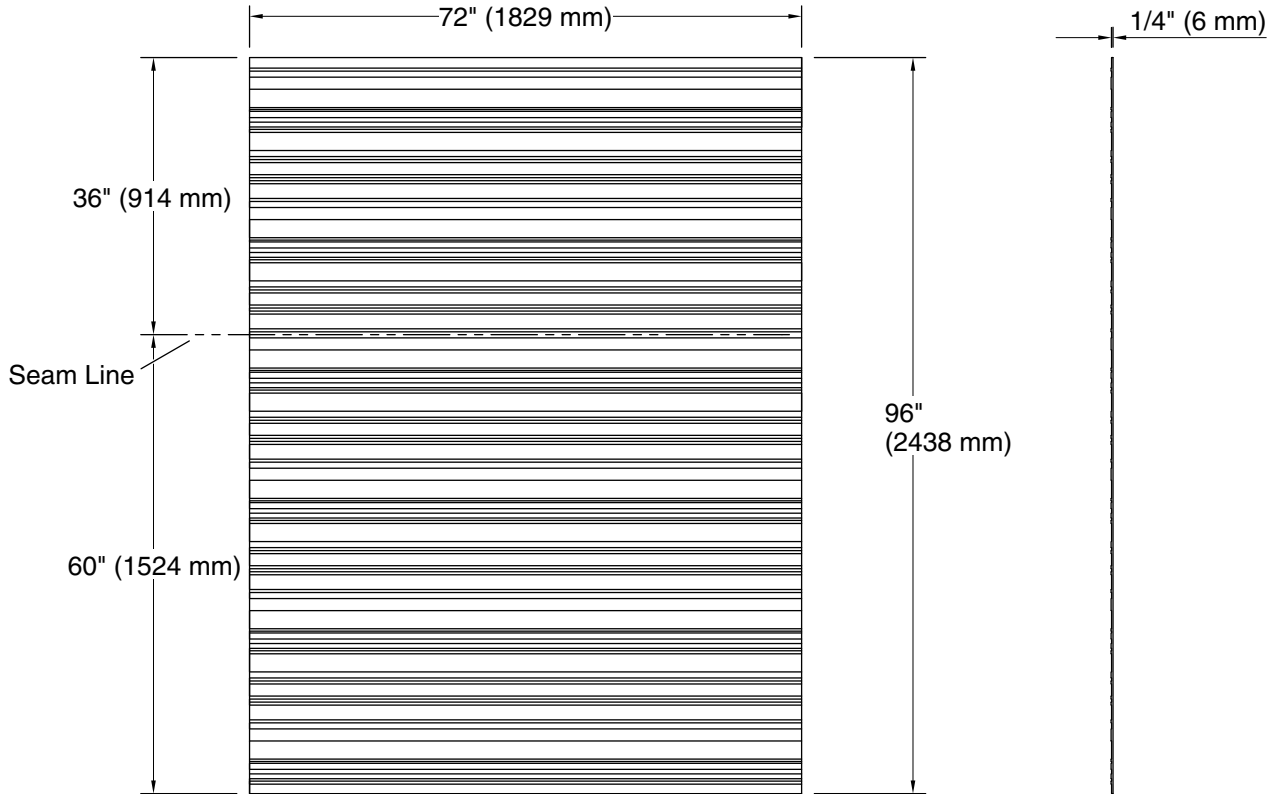

Features

- Modern linear design
- Matte finish complements any decor
- Factory-machined edges provide a finished look for walls without the need for trim
- Durable, nonporous walls are easy to clean and maintain
- Can be installed over existing bathing/showering walls for easy renovation projects
- Available in several distinct textures, each thoughtfully designed in a transitional style that blends classic and contemporary aesthetics
- Offered in a wide range of sizes to accommodate many design layouts and room dimensions
- Coordinates with other products in the Stoneridge™ collection

Technical Information

All product dimensions are nominal.

Weight: 102.79 lbs (46.6 kg)

Notes

Measure your actual product for rough-in details.

Install this product according to the installation instructions.