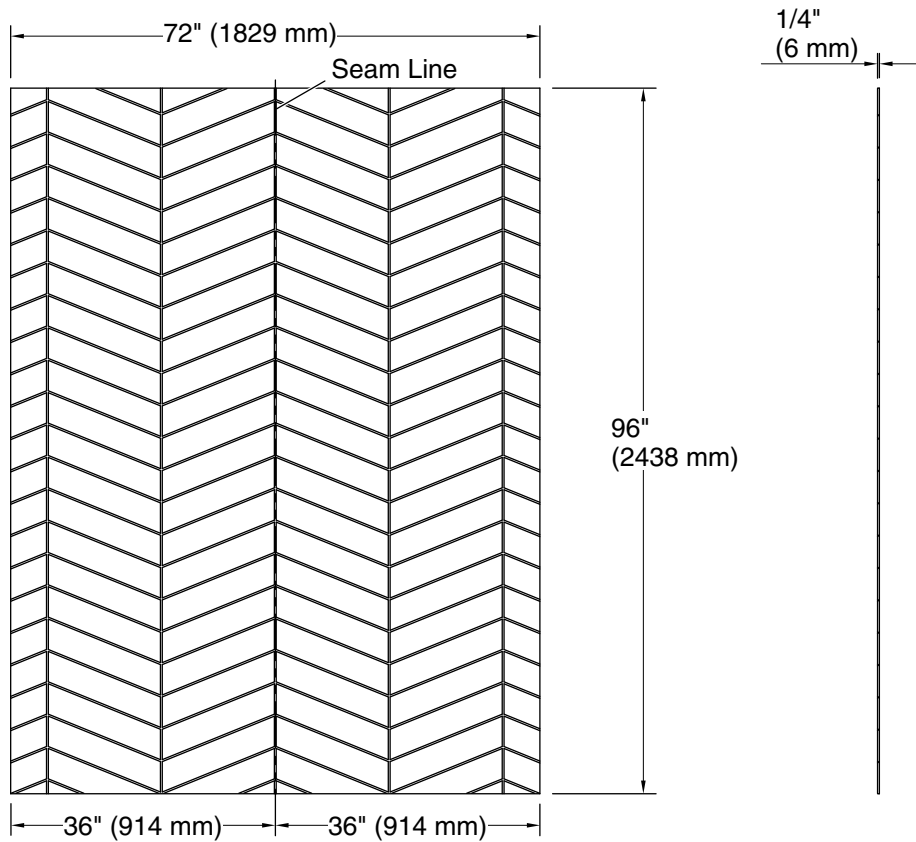

Technical Information

All product dimensions are nominal.

Weight: 121.09 lbs (54.9 kg)

Notes

Measure your actual product for rough-in details.

Install this product according to the installation instructions.