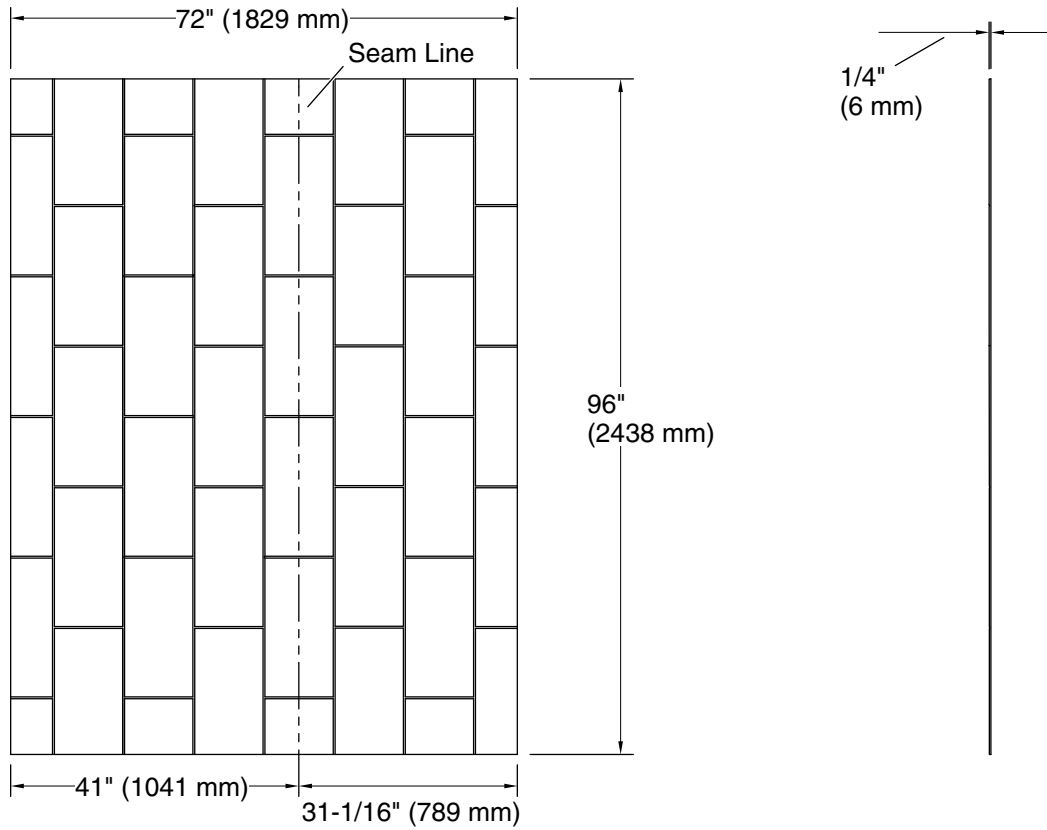

Technical Information

All product dimensions are nominal.

Weight: 121.75 lbs (55.2 kg)

Notes

Measure your actual product for rough-in details.

Install this product according to the installation instructions.