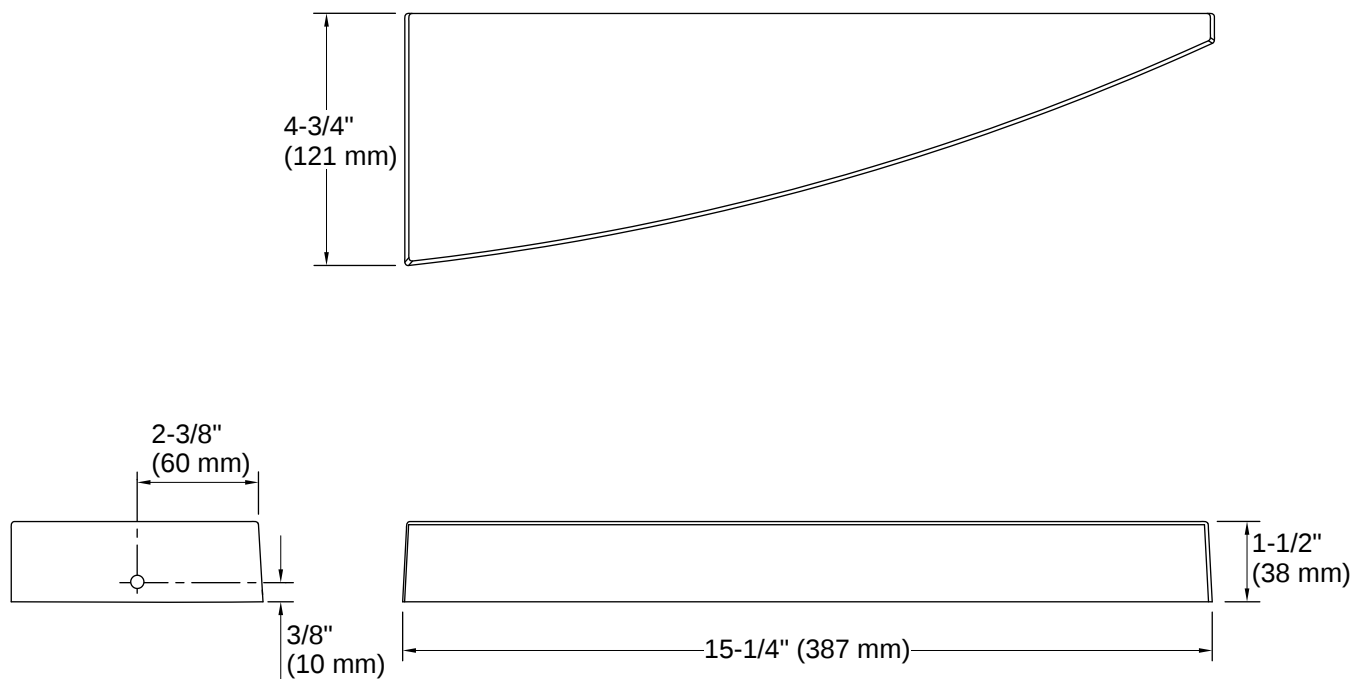

Installation

- Wall-mount
- For residential and hospitality use

Installation Notes

Install this product according to the installation instructions.