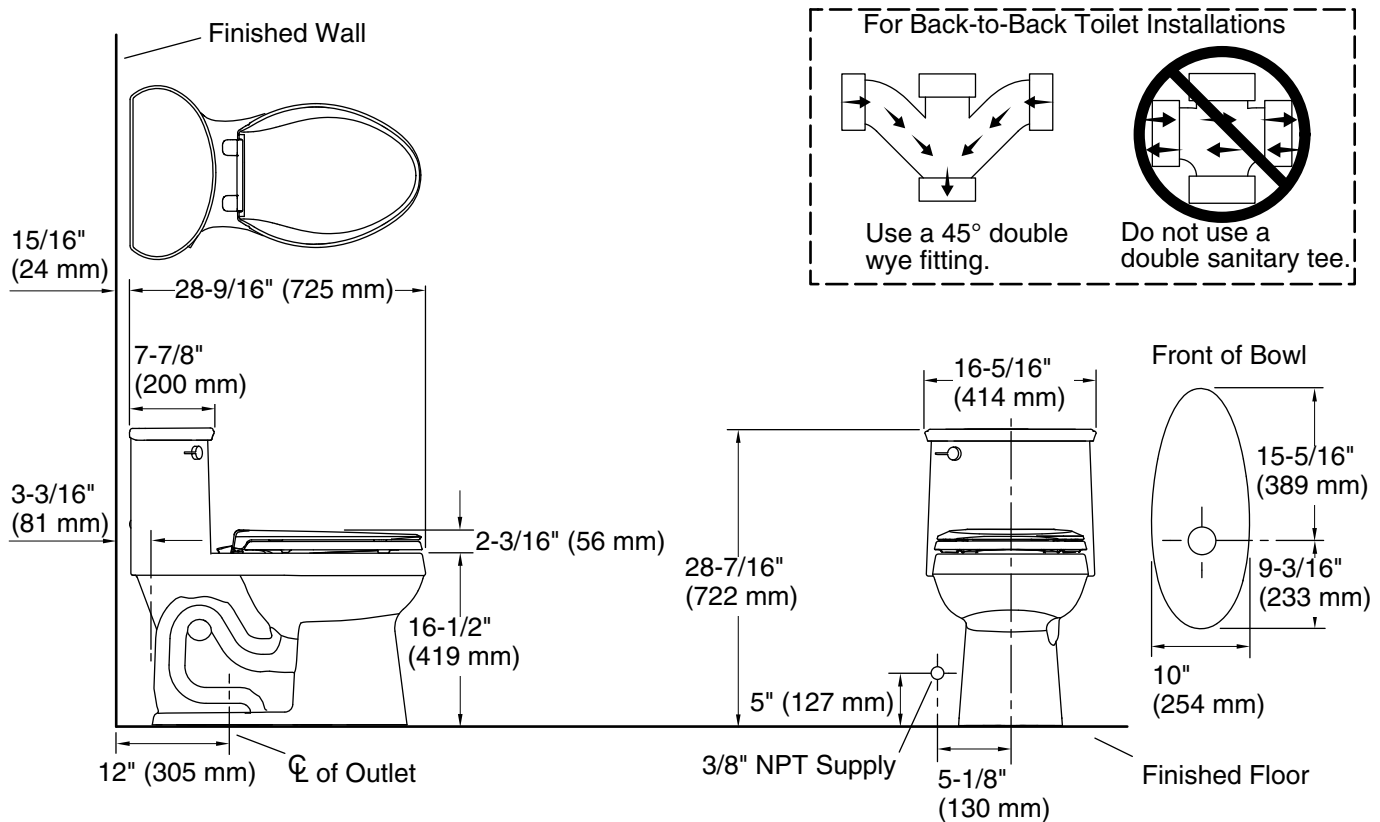

Technical Information

All product dimensions are nominal.

Toilet type:	Floor-mount
Waste Outlet:	Floor
Bowl shape:	Elongated
Flush type:	AquaPiston
Trap passageway:	2-1/8" (54 mm)
Water surface size:	11" x 7-3/4" (279 mm x 197 mm)
Rim to water surface:	6-1/16" (154 mm)
Rough-in:	12" (305 mm)
Seat-mounting holes:	5-1/2" (140 mm)

Notes

Install this product according to the installation instructions.

ADA, OBC, CSA B651 compliant when installed to the specific requirements of these regulations.

Plumbing codes may require elongated toilets and elongated, open-front seats in public bathrooms.

Accessibility standards may require controls to be located on the open side of the toilet.