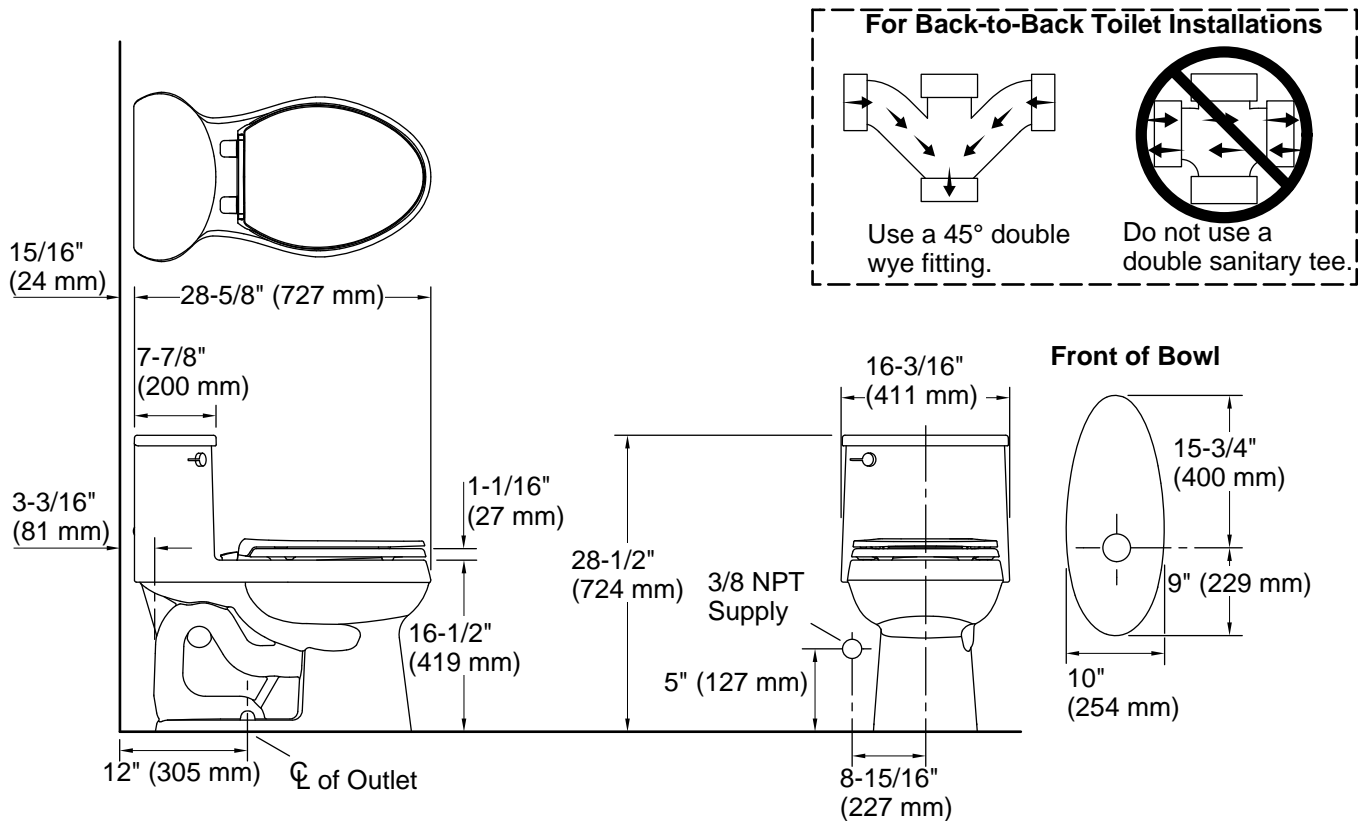

Technical Information

All product dimensions are nominal.

Toilet type:	Floor-mount
Waste Outlet:	Floor
Bowl shape:	Elongated
Flush type:	AquaPiston
Trap passageway:	2-1/8" (54 mm)
Water surface size:	11" x 7-3/4" (279 mm x 197 mm)
Rim to water surface:	6-1/16" (154 mm)
Rough-in:	12" (305 mm)
Seat-mounting holes:	5-1/2" (140 mm)

Notes

Install this product according to the installation instructions.

ADA, OBC, CSA B651 compliant when installed to the specific requirements of these regulations.

Plumbing codes may require elongated toilets and elongated, open-front seats in public bathrooms.

Accessibility standards may require controls to be located on the open side of the toilet.