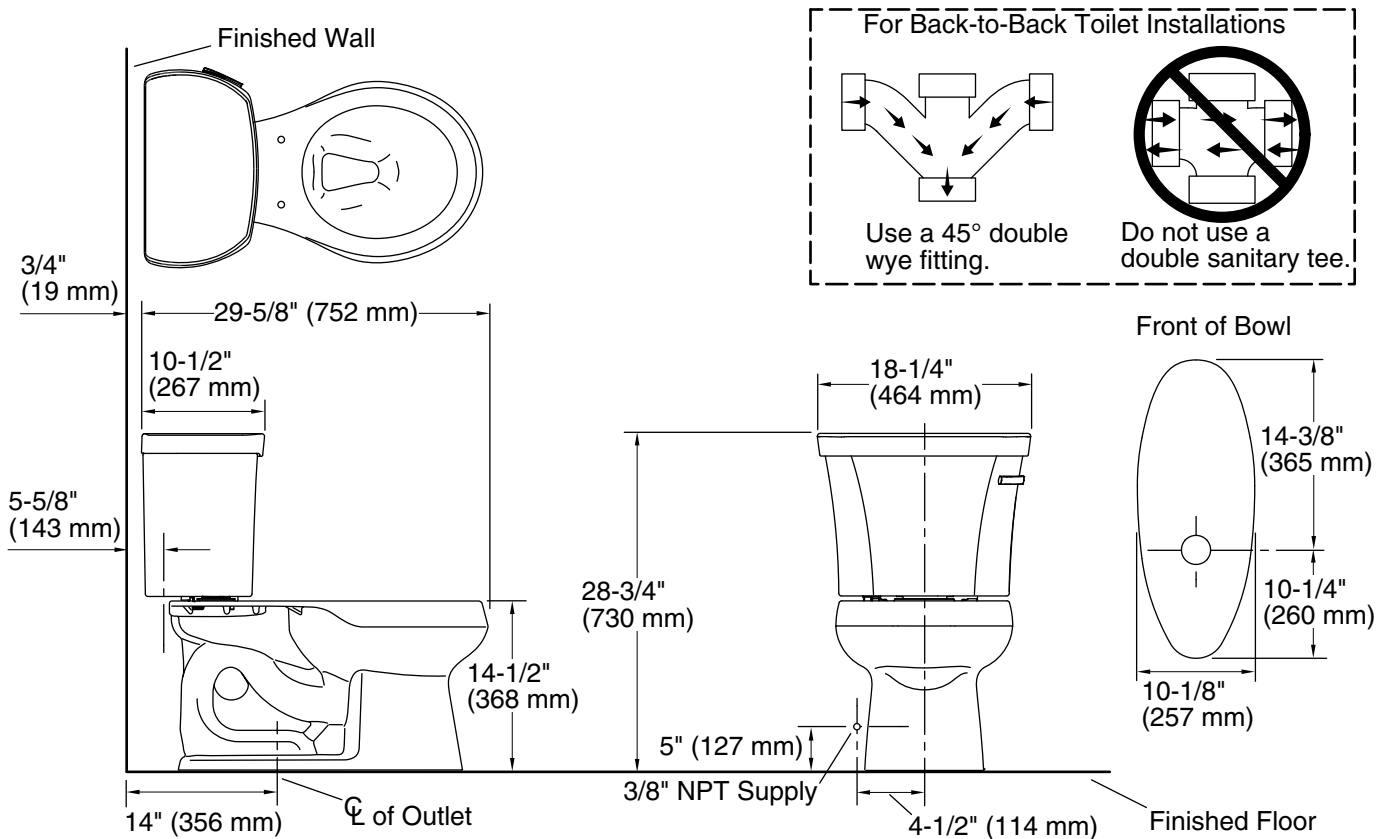

KOHLER®

Wellworth®
Two-piece round-front toilet, 1.28 gpf
K-3947-RA

Features

- Two-piece design
- Round-front bowl offers an ideal solution for smaller bathrooms and powder rooms
- Right-hand Polished Chrome trip lever
- Combination consists of the K-4841-RA tank and the K-4197 bowl
- Coordinates with other products in the Wellworth collection
- KOHLER's canister flush valve harnesses the natural force of gravity and optimizes flushing performance
- Eligible for consumer rebates in some municipalities
- 1.28 gpf (4.8 lpf)
- 2-1/8" (54 mm) fully glazed trapway
- Class Five® canister optimizes the flow out of the tank, harnessing gravity and the natural powerful reducing cascade of water to increase the power and effectiveness of the flush

Technical Information

All product dimensions are nominal.

Toilet type:	Floor-mount
Waste Outlet:	Floor
Bowl shape:	Round-front
Flush type:	Class Five
Trap passageway:	2-1/8" (54 mm)
Water surface size:	10-1/2" x 7-3/4" (267 mm x 197 mm)
Rim to water surface:	5-1/4" (133 mm)
Rough-in:	14" (356 mm)
Seat-mounting holes:	5-1/2" (140 mm)

Notes

Install this product according to the installation instructions.

For back-to-back toilet installations: Use only a 45° double wye fitting.