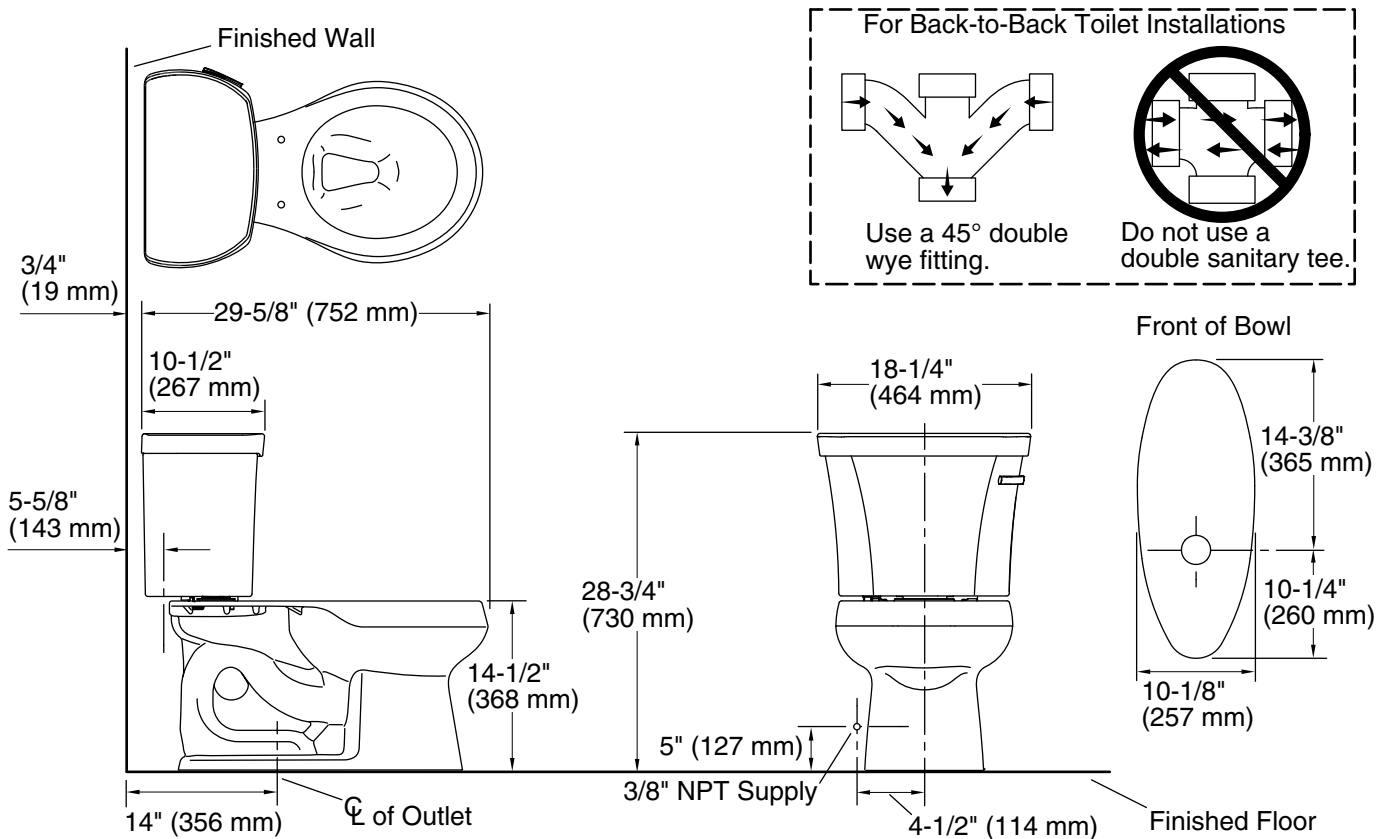

## Technical Information

All product dimensions are nominal.

Toilet type:	Floor-mount
Waste Outlet:	Floor
Bowl shape:	Round-front
Flush type:	Class Five
Trap passageway:	2-1/8" (54 mm)
Water surface size:	10-1/2" x 7-3/4" (267 mm x 197 mm)
Rim to water surface:	5-1/4" (133 mm)
Rough-in:	14" (356 mm)
Seat-mounting holes:	5-1/2" (140 mm)