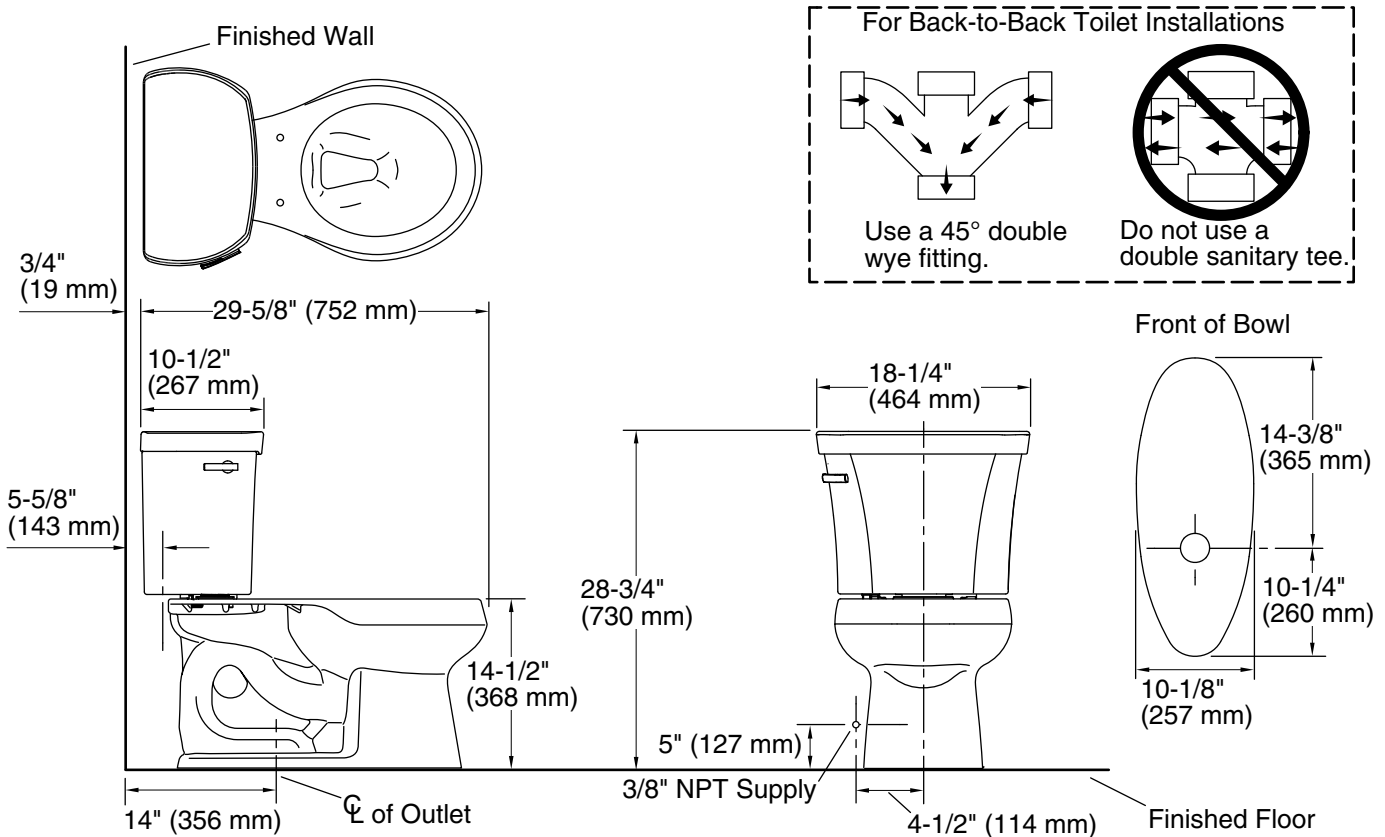

## Technical Information

All product dimensions are nominal.

Toilet type:	Floor-mount
Waste Outlet:	Floor
Bowl shape:	Round-front
Flush type:	Class Five
Trap passageway:	2-1/8" (54 mm)
Water surface size:	10-1/2" x 7-3/4" (267 mm x 197 mm)
Rim to water surface:	5-1/4" (133 mm)
Rough-in:	14" (356 mm)
Seat-mounting holes:	5-1/2" (140 mm)