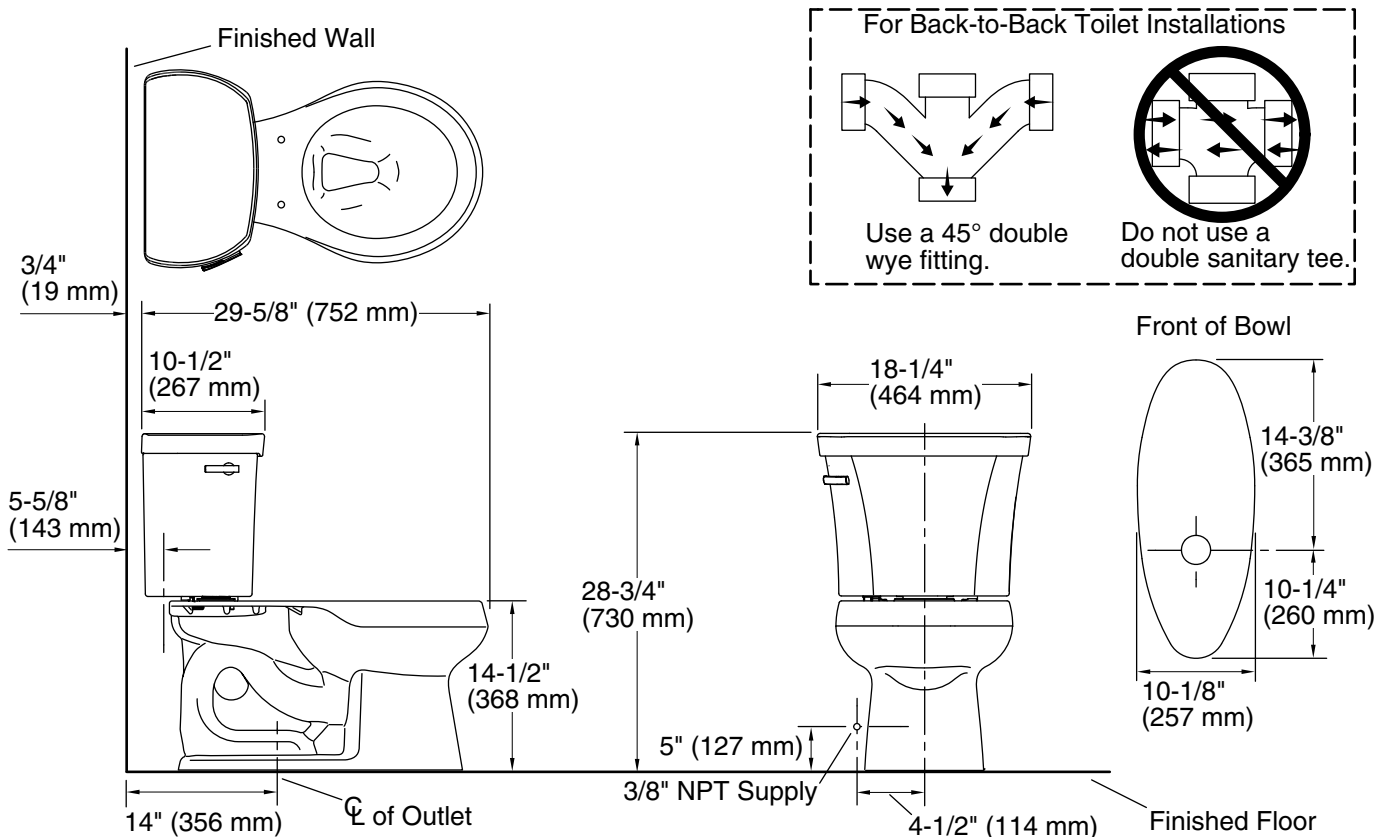

### Features

- Two-piece design
- Round-front bowl offers an ideal solution for smaller bathrooms and powder rooms
- Left-hand Polished Chrome trip lever
- Combination consists of the K-4841 tank and the K-4197 bowl
- Coordinates with other products in the Wellworth collection
- KOHLER's canister flush valve harnesses the natural force of gravity and optimizes flushing performance
- Eligible for consumer rebates in some municipalities
- 1.28 gpf (4.8 lpf)
- 2-1/8" (54 mm) fully glazed trapway
- Class Five® canister optimizes the flow out of the tank, harnessing gravity and the natural powerful reducing cascade of water to increase the power and effectiveness of the flush

### Included Components

- K-4197 Round-front toilet bowl
- K-4841 Toilet tank, 1.28 gpf

## Technical Information

All product dimensions are nominal.

Toilet type:	Floor-mount
Waste Outlet:	Floor
Bowl shape:	Round-front
Flush type:	Class Five
Trap passageway:	2-1/8" (54 mm)
Water surface size:	10-1/2" x 7-3/4" (267 mm x 197 mm)
Rim to water surface:	5-1/4" (133 mm)
Rough-in:	14" (356 mm)
Seat-mounting holes:	5-1/2" (140 mm)