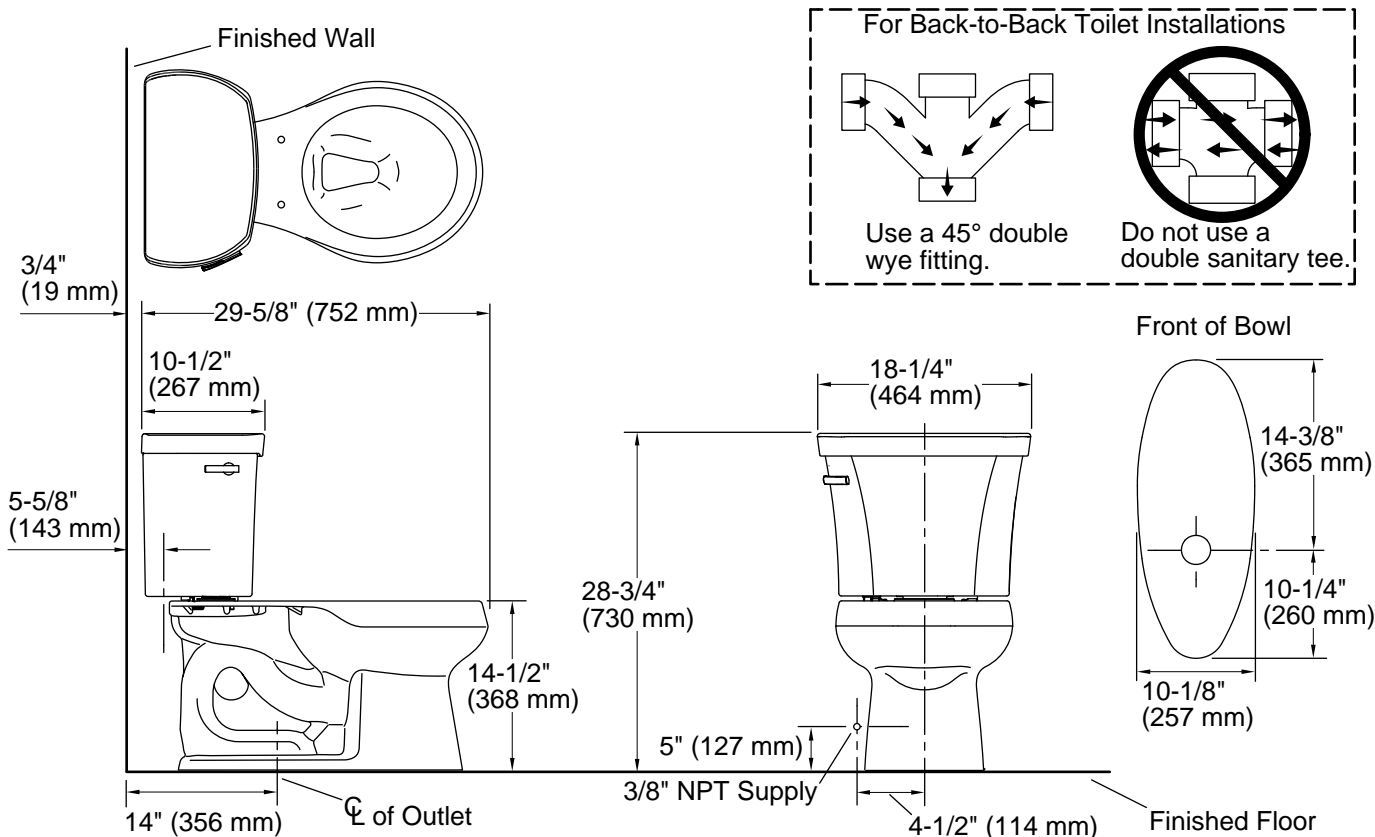

Features

- Two-piece design
- Round-front bowl offers an ideal solution for smaller bathrooms and powder rooms
- Left-hand Polished Chrome trip lever
- Combination consists of the K-4841 tank and the K-4197 bowl
- Coordinates with other products in the Wellworth collection
- KOHLER's canister flush valve harnesses the natural force of gravity and optimizes flushing performance
- Eligible for consumer rebates in some municipalities
- 1.28 gpf (4.8 lpf)
- 2-1/8" (54 mm) fully glazed trapway
- Class Five® canister optimizes the flow out of the tank, harnessing gravity and the natural powerful reducing cascade of water to increase the power and effectiveness of the flush

Installation

- Three-bolt quick-connect installation
- Seat and supply line sold separately

Recommended Products/Accessories

- K-5420 Low-Profile Bolt Caps
- K-9379 Trip Lever
- 1023457 Wax Ring/Hardware Kit
- 1265114 Connector Hose
- K-23726 Drain treatment
- K-4639-RL Cachet® ReadyLatch® Quiet-Close™ round-front toilet seat

Included Components

- K-4197 Round-front toilet bowl
- K-4841 Toilet tank, 1.28 gpf

Codes/Standards

ASME A112.19.2/CSA B45.1
DOE - Energy Policy Act 1992
EPA WaterSense®
California Energy Commission (CEC)
IAPMO Certification

Technical Information

All product dimensions are nominal.

| | |
|-----------------------|------------------------------------|
| Toilet type: | Floor-mount |
| Waste Outlet: | Floor |
| Bowl shape: | Round-front |
| Flush type: | Class Five |
| Trap passageway: | 2-1/8" (54 mm) |
| Water surface size: | 10-1/2" x 7-3/4" (267 mm x 197 mm) |
| Rim to water surface: | 5-1/4" (133 mm) |
| Rough-in: | 14" (356 mm) |
| Seat-mounting holes: | 5-1/2" (140 mm) |