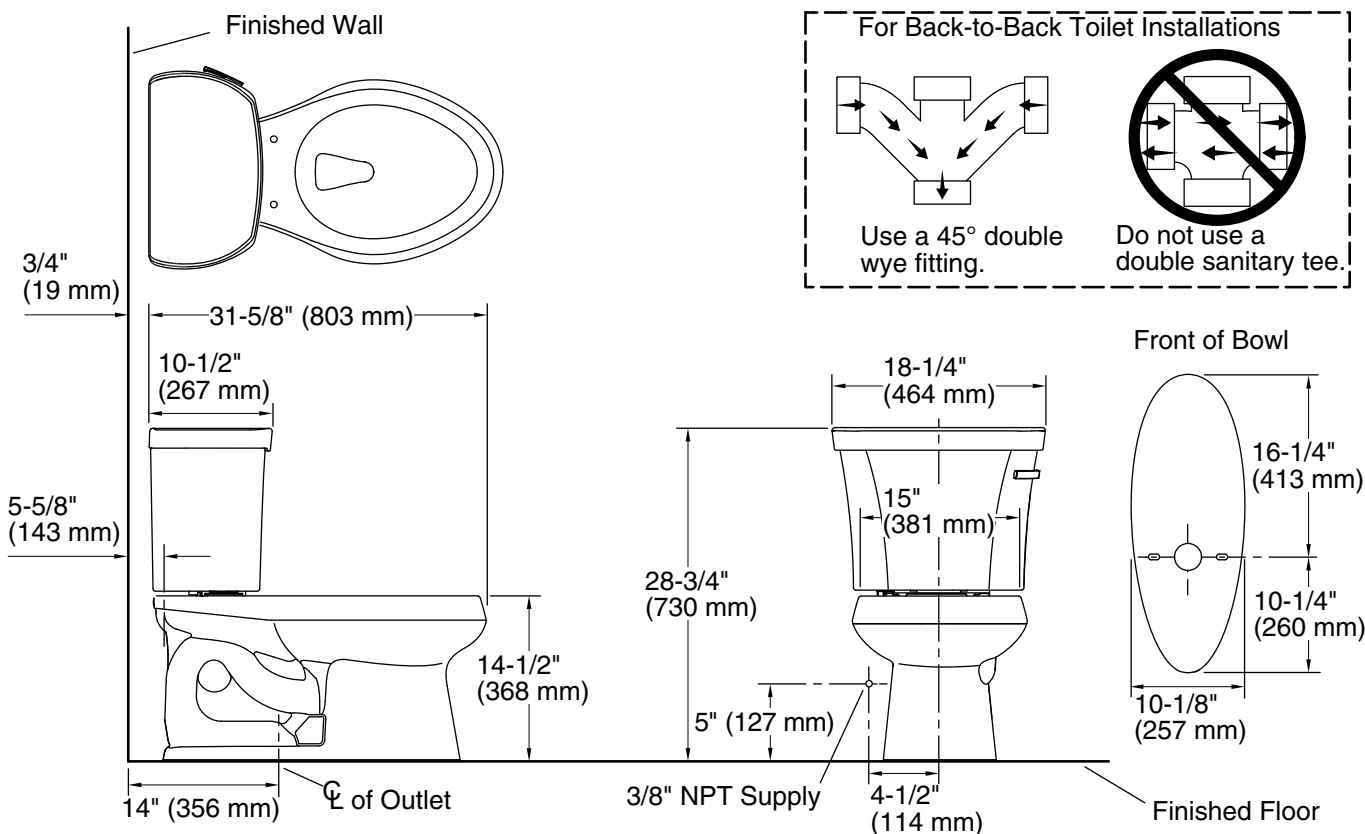

KOHLER®

Wellworth®

Two-piece elongated toilet, 1.28 gpf
K-3948-RZ

Features

- Two-piece design
- Elongated bowl offers added room and comfort
- Right-hand Polished Chrome trip lever
- Insuliner® tank liner minimizes condensation on the tank
- Tank cover locks included
- Combination consists of the K-4841-RZ tank and the K-4198 bowl
- Coordinates with other products in the Wellworth collection
- KOHLER's canister flush valve harnesses the natural force of gravity and optimizes flushing performance
- Eligible for consumer rebates in some municipalities
- 1.28 gpf (4.8 lpf)
- 2-1/8" (54 mm) fully glazed trapway
- Class Five® canister optimizes the flow out of the tank, harnessing gravity and the natural powerful reducing cascade of water to increase the power and effectiveness of the flush

Included Components

K-4198 Elongated toilet bowl
K-4841-RZ Toilet tank, 1.28 gpf

Codes/Standards

ASME A112.19.2/CSA B45.1
DOE - Energy Policy Act 1992
EPA WaterSense®
California Energy Commission (CEC)
IAPMO Certification

THE BOLD LOOK
OF **KOHLER®**

Technical Information

All product dimensions are nominal.

Toilet type:	Floor-mount
Waste Outlet:	Floor
Bowl shape:	Elongated
Flush type:	Class Five
Trap passageway:	2-1/8" (54 mm)
Water surface size:	11-1/4" x 8-1/4" (286 mm x 210 mm)
Rim to water surface:	5-1/4" (133 mm)
Rough-in:	14" (356 mm)
Seat-mounting holes:	5-1/2" (140 mm)

Notes

Install this product according to the installation instructions.

For back-to-back toilet installations: Use only a 45° double wye fitting.