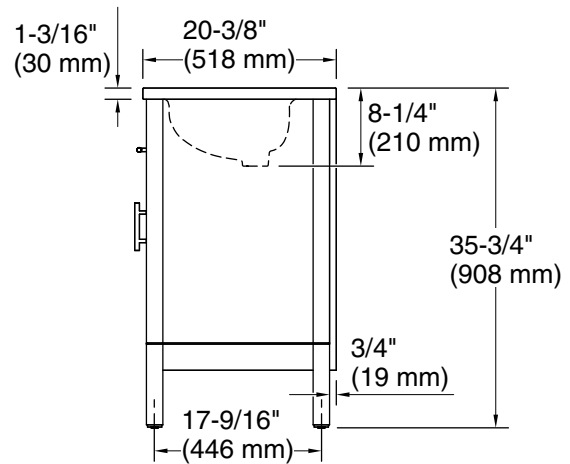

Features

- Set includes cabinet, precut quartz vanity top, sink, cabinet hardware
- Convenient tilt-down drawer for storing smaller, frequently-used items
- Three-way adjustable slow-close door hinges for easy cabinet access
- 18-9/16" (471 mm) cabinet interior provides ample storage space
- Single faucet hole
- Faucet sold separately
- Some assembly required
- Bianco Bella quartz vanity top adds beauty and long-lasting durability
- Brushed Nickel hardware included on the White, Atmos Grey, and Light Oak vanities

Color	Code	Description
	0	White
	WEK	Light Oak
	AGA	Atmost Grey

Technical Information

All product dimensions are nominal.

Notes

Install this product according to the installation instructions.