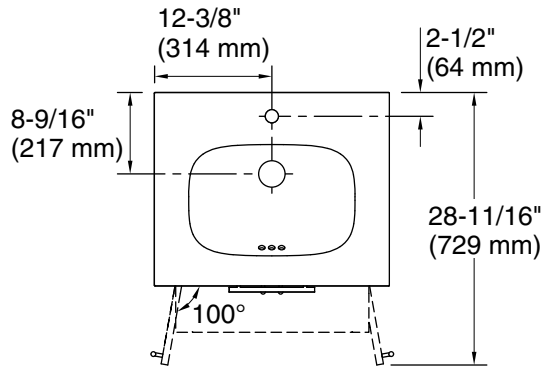

Features

- Set includes cabinet, precut quartz vanity top, sink, cabinet hardware
- Convenient tilt-down drawer for storing smaller, frequently-used items
- Three-way adjustable slow-close door hinges for easy cabinet access
- 18-9/16" (471 mm) cabinet interior provides ample storage space
- Single faucet hole
- Faucet sold separately
- Some assembly required
- Bianco Bella quartz vanity top adds beauty and long-lasting durability
- Brushed Nickel hardware included on the White, Atmos Grey, and Light Oak vanities

Color	Code	Description
	0	White
	WEK	Light Oak
	AGA	Atmost Grey

Technical Information

All product dimensions are nominal.

Notes

Install this product according to the installation instructions.