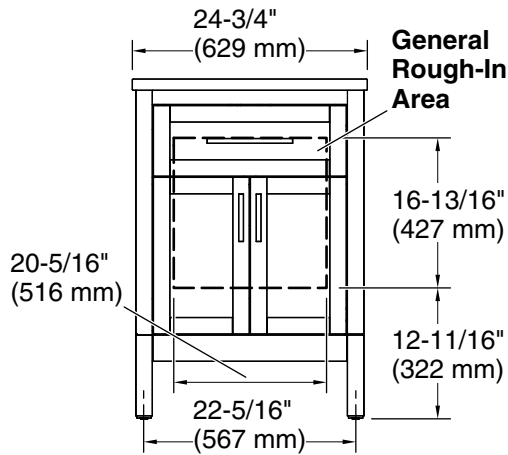

Features

- Set includes cabinet, precut quartz vanity top, sink, cabinet hardware
- Convenient tilt-down drawer for storing smaller, frequently-used items
- Three-way adjustable slow-close door hinges for easy cabinet access
- 18-9/16" (471 mm) cabinet interior provides ample storage space
- Single faucet hole
- Faucet sold separately
- Some assembly required
- Bianco Bella quartz vanity top adds beauty and long-lasting durability
- Brushed Nickel hardware included on the White, Atmos Grey, and Light Oak vanities

Color	Code	Description
	0	White
	WEK	Light Oak
	AGA	Atmost Grey

Technical Information

All product dimensions are nominal.

Notes

Install this product according to the installation instructions.