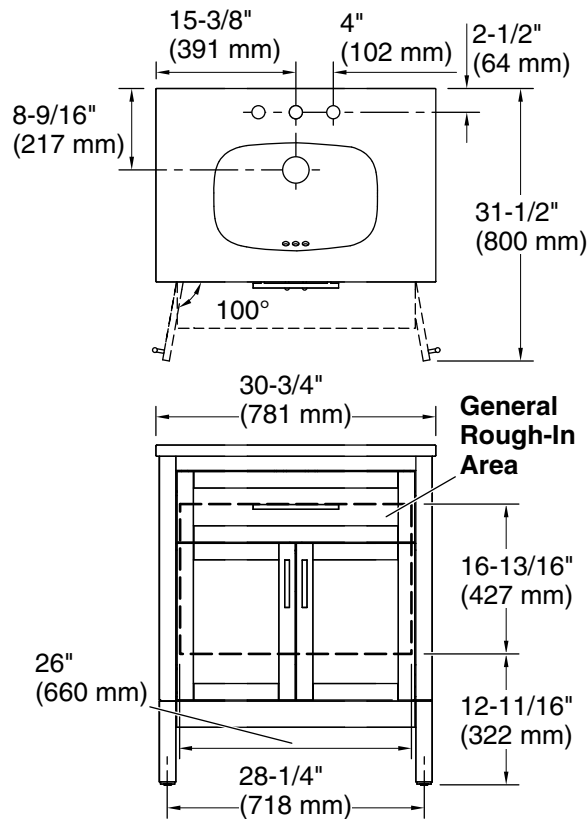

Technical Information

All product dimensions are nominal.

Notes

Install this product according to the installation instructions.