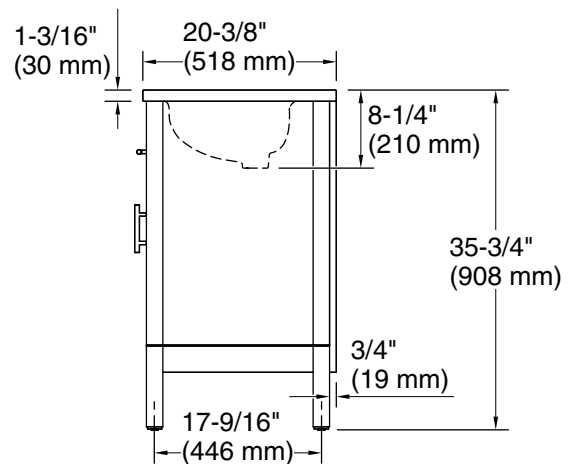

Features

- Set includes cabinet, precut quartz vanity top, sink, cabinet hardware
- Convenient tilt-down drawer for storing smaller, frequently-used items
- Three-way adjustable slow-close door hinges for easy cabinet access
- 18-9/16" (471 mm) cabinet interior provides ample storage space
- 8" (203 mm) widespread faucet holes
- Faucet sold separately
- Some assembly required
- Bianco Bella quartz vanity top adds beauty and long-lasting durability
- Brushed Nickel hardware included on the White, Atmos Grey, and Light Oak vanities

Color	Code	Description
	0	White
	AGA	Atmos Grey
	WEK	Light Oak

Technical Information

All product dimensions are nominal.

Notes

Install this product according to the installation instructions.