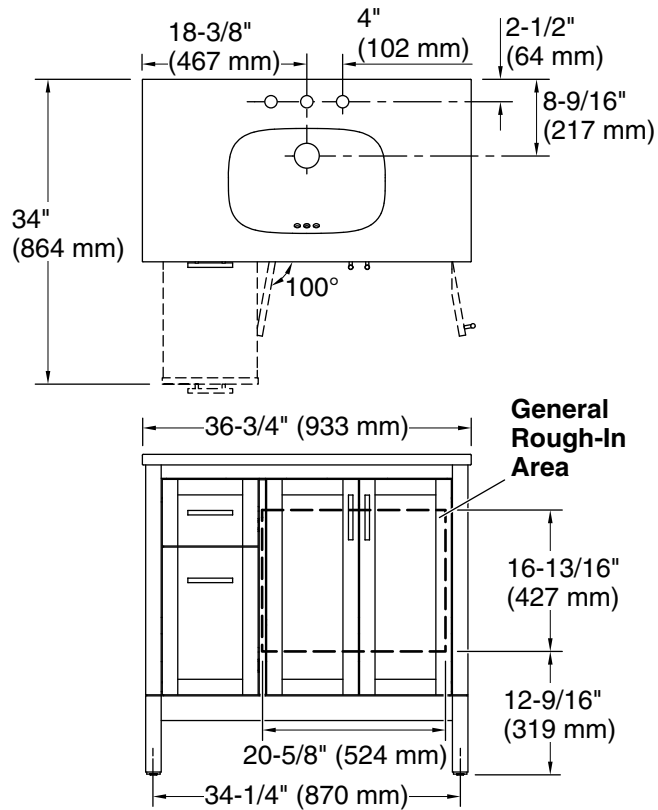

Technical Information

All product dimensions are nominal.

Notes

Install this product according to the installation instructions.