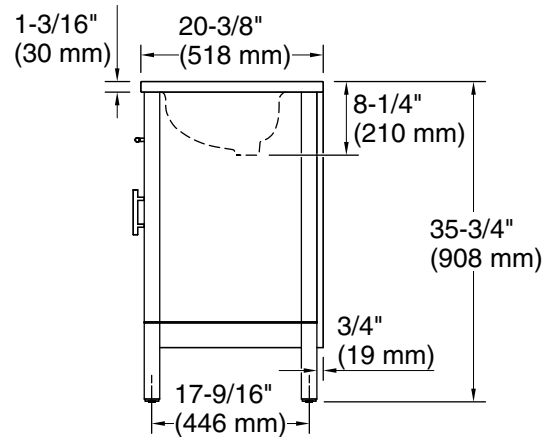

Features

- Set includes cabinet, precut quartz vanity top, sink, cabinet hardware
- Full-extension 14-3/4" (375 mm) drawers with soft-close side-mount slides
- Three-way adjustable slow-close door hinges for easy cabinet access
- 18-9/16" (471 mm) cabinet interior provides ample storage space
- 8" (203 mm) widespread faucet holes
- Faucet sold separately
- Some assembly required
- Bianco Bella quartz vanity top adds beauty and long-lasting durability
- Brushed Nickel hardware included on the White, Atmos Grey, and Light Oak vanities

Color	Code	Description
	0	White
	AGA	Atmos Grey
	WEK	Light Oak

Technical Information

All product dimensions are nominal.

Notes

Install this product according to the installation instructions.