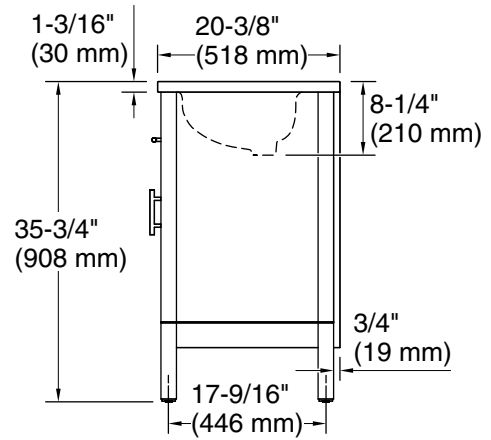

Hadron™
60" bathroom vanity cabinet with sinks and quartz top
K-39607-ASB

Technical Information

All product dimensions are nominal.

Notes

Install this product according to the installation instructions.