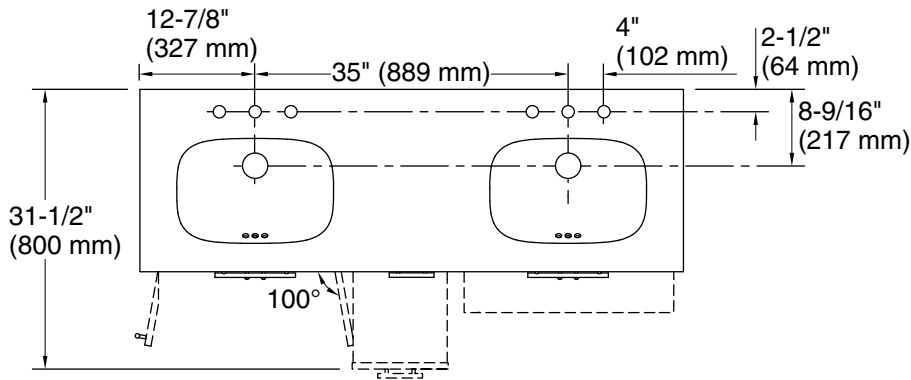

Hadron™
60" bathroom vanity cabinet with sinks and quartz top
K-39607-ASB

Technical Information

All product dimensions are nominal.

Notes

Install this product according to the installation instructions.