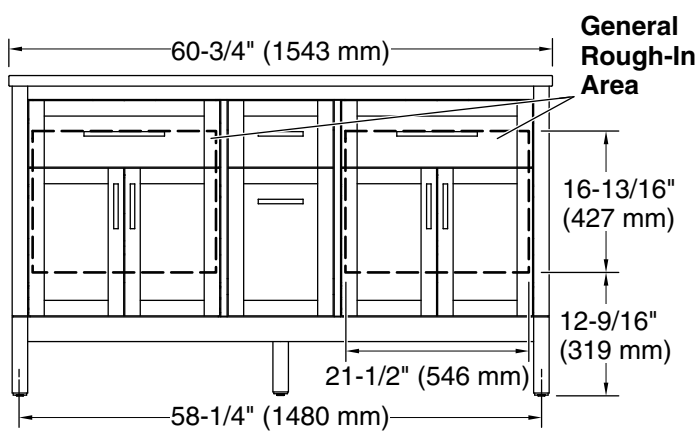

Hadron™
60" bathroom vanity cabinet with sinks and quartz top
K-39607-ASB

Technical Information

All product dimensions are nominal.

Notes

Install this product according to the installation instructions.