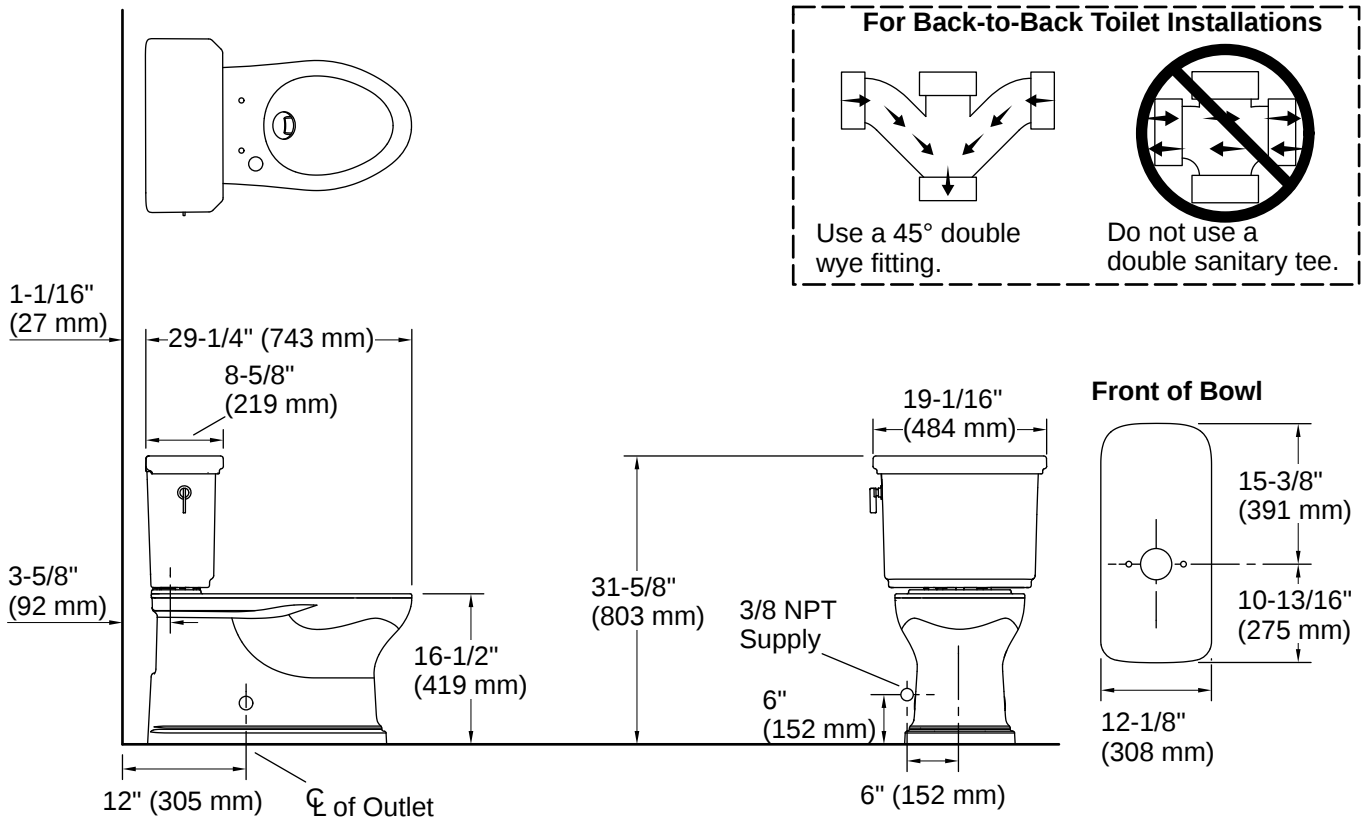

KOHLER® Toilets and Seats Limited Warranty

Technical Information

Rough-in:	Standard 12" (305mm)
Flush Type:	AquaPiston, Revolution 360
Flush Rate:	1.6 gpf (6.0 lpf)
Bowl Shape:	Elongated
Waste Outlet:	Floor
Trapway Size:	2-1/8" (54 mm)
Trapway Type:	Skirted
Water Surface Size:	8" x 8" (203 mm x 203 mm)
Rim to Water Surface:	7-1/16" (179 mm)

K-5383 10" rough-in full skirt trap and attachment system

K-5381 14" rough-in full skirt trap and attachment system

1-800-4KOHLER (1-800-456-4537)

Kohler Co. reserves the right to make revisions without notice to product specifications.

For the most current specification sheet, go to www.kohler.com USA or www.kohler.ca Canada.

6-16-2026 0:0 - US-CA

Installation

- Standard 12" (305 mm) rough-in
- 10" and 14" (254 mm and 356 mm) rough-in kits also available
- Seat and supply line sold separately

Accessibility standards may require controls to be located on the open side of the toilet.