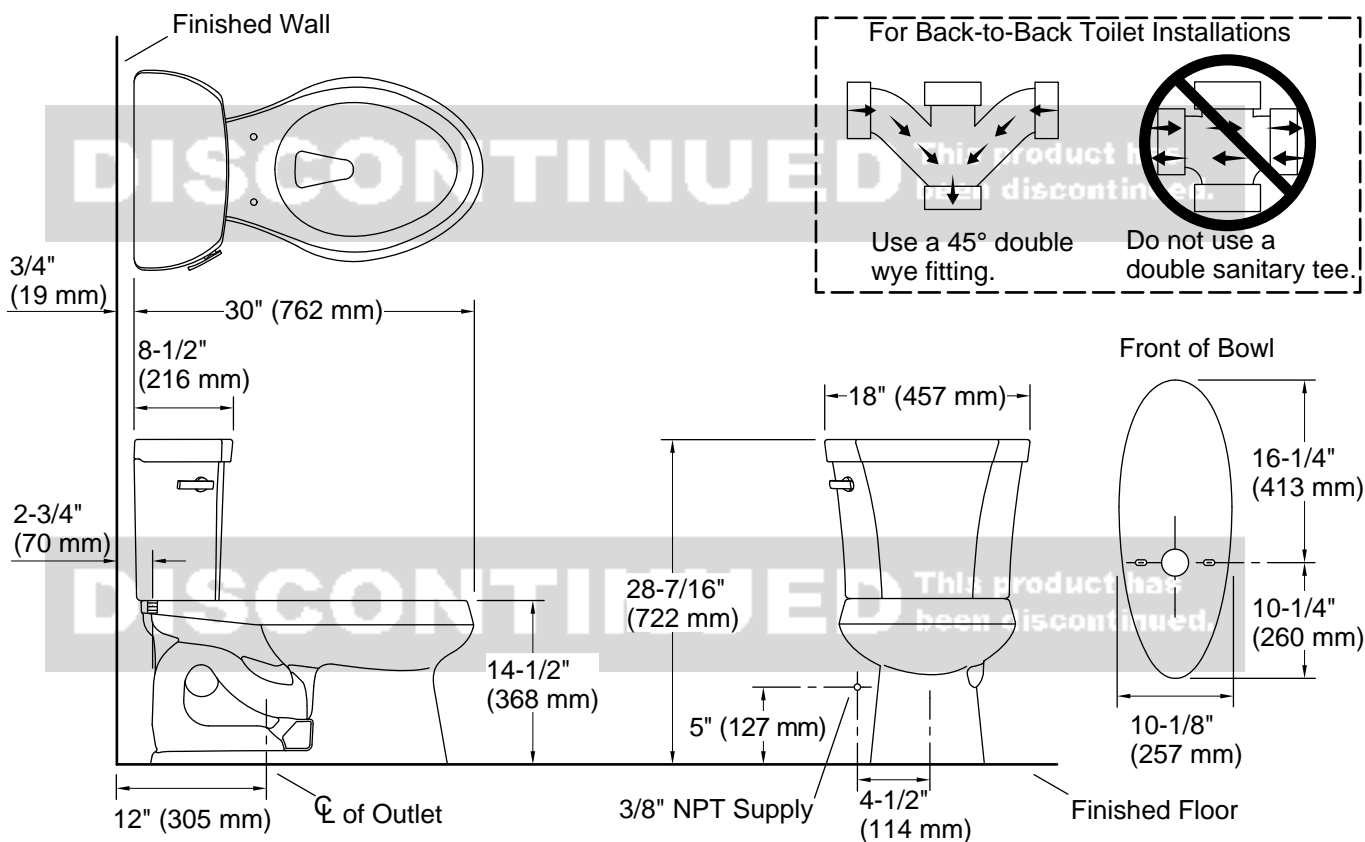

KOHLER®

Wellworth®

Two-piece elongated 1.6 gpf toilet
K-3978-T

Features

- Two-piece design
- Elongated bowl offers added room and comfort
- Left-hand Polished Chrome trip lever
- Tank cover locks included
- Combination consists of the K-4468-T tank and the K-4198 bowl
- Coordinates with other products in the Wellworth collection
- KOHLER's canister flush valve harnesses the natural force of gravity and optimizes flushing performance
- 1.6 gpf (6.0 lpf)
- 2-1/8" (54 mm) fully glazed trapway
- Class Five® canister optimizes the flow out of the tank, harnessing gravity and the natural powerful reducing cascade of water to increase the power and effectiveness of the flush

Installation

- Standard 12" (305 mm) rough-in
- Three-bolt quick-connect installation
- Seat and supply line sold separately

Recommended Products/Accessories

- K-5588 Purefresh® Deodorizing elongated toilet seat
- K-4108 PureWash® E750 Elongated bidet toilet seat with remote control
- K-5420 Low-Profile Bolt Caps
- K-9379 Trip Lever
- 1023457 Wax Ring/Hardware Kit
- 1265114 Connector Hose
- K-23726 Drain treatment

12-9-2024 23:37 - US/CA

THE BOLD LOOK
OF **KOHLER®**

Technical Information

All product dimensions are nominal.

Toilet type:	Floor-mount
Waste Outlet:	Floor
Bowl shape:	Elongated
Flush type:	Class Five
Trap passageway:	2-1/8" (54 mm)
Water surface size:	11-1/4" x 8-1/4" (286 mm x 210 mm)
Rim to water surface:	5-1/4" (133 mm)
Rough-in:	12" (305 mm)
Seat-mounting holes:	5-1/2" (140 mm)

Notes

Install this product according to the installation instructions.

For back-to-back toilet installations: Use only a 45° double wye fitting.