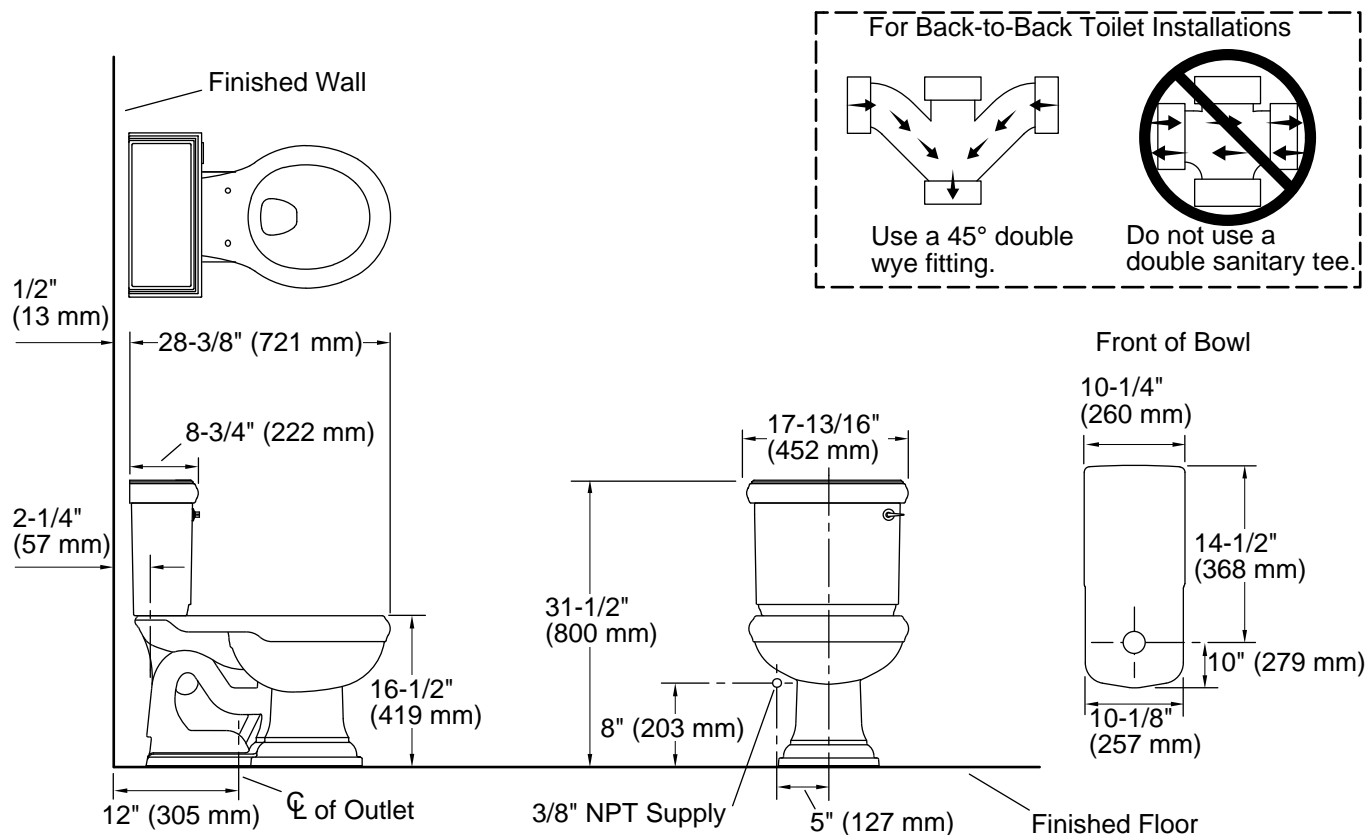

Memoirs® Classic

Two-piece round-front toilet, 1.28 gpf
K-3986-RA

Features

- Two-piece design
- Round-front bowl offers an ideal solution for smaller bathrooms and powder rooms
- Comfort Height® feature offers chair-height seating that makes sitting down and standing up easier for most adults
- Right-hand Polished Chrome trip lever
- Combination consists of the K-4387 bowl and the K-4433 tank
- Coordinates with other products in the Memoirs collection with Classic design
- Easy-to-flush canister design requires less force to actuate than a 3" (76 mm) flapper, and has 90% less exposed seal material which resists conditions that cause wear, tear, shrinkage and swelling
- Eligible for consumer rebates in some municipalities
- 1.28 gpf (4.8 lpf)
- 2-1/8" (54 mm) fully glazed trapway
- AquaPiston® canister optimizes the flow out of the tank, harnessing gravity and the natural powerful reducing cascade of water to increase the power and effectiveness of the flush

Included Components

K-4387 Round-front bowl with concealed trapway

Codes/Standards

ASME A112.19.2/CSA B45.1
DOE - Energy Policy Act 1992
EPA WaterSense®
ADA
ICC/ANSI A117.1
IAPMO Certification

KOHLER® Toilets and Seats Limited Warranty

See website for detailed warranty information.

Technical Information

All product dimensions are nominal.

| | |
|-----------------------|------------------------------------|
| Toilet type: | Floor-mount |
| Waste Outlet: | Floor |
| Bowl shape: | Round-front |
| Flush type: | AquaPiston |
| Trap passageway: | 2-1/8" (54 mm) |
| Water surface size: | 11-1/2" x 8-3/4" (292 mm x 222 mm) |
| Rim to water surface: | 6-1/8" (156 mm) |
| Rough-in: | 12" (305 mm) |
| Seat-mounting holes: | 5-1/2" (140 mm) |

Notes

Install this product according to the installation instructions.

For back-to-back toilet installations: Use only a 45° double wye fitting.

ADA compliant when installed to the specific requirements of these regulations.