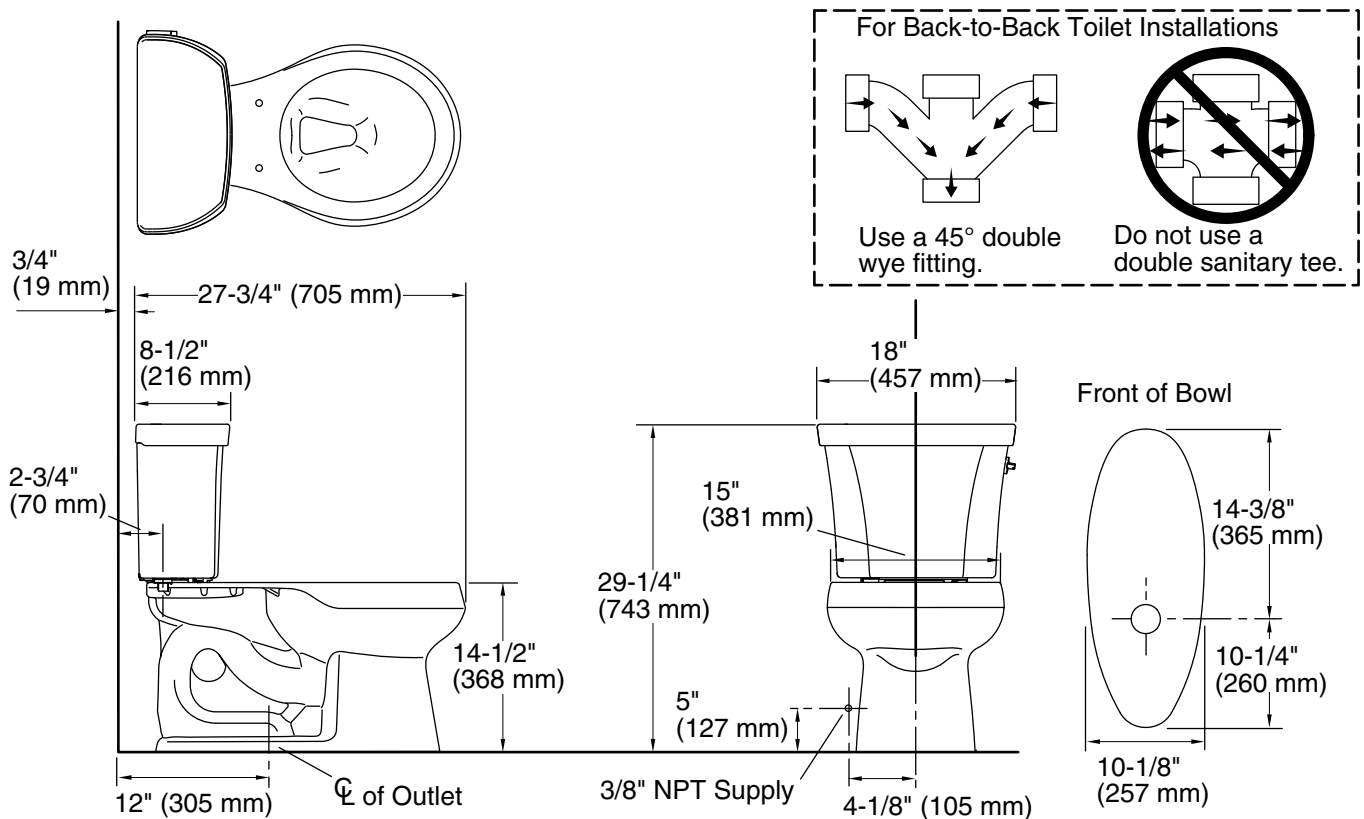

KOHLER®

Wellworth® Two-piece round-front toilet, dual-flush K-3987-RA

Features

- Two-piece design
- Round-front bowl offers an ideal solution for smaller bathrooms and powder rooms
- Right-hand nested trip lever offers a choice of 1.1 or 1.6 gallons per flush (gpf)
- 2-1/8" (54 mm) fully glazed trapway
- Coordinates with other products in the Wellworth collection
- Combination consists of the K-4197 bowl and the K-4458-RA tank
- Dual-flush technology allows you to choose between a full or partial flush
- Eligible for consumer rebates in some municipalities

Installation

- Seat sold separately
- Standard 12" (305 mm) rough-in
- Three-bolt quick-connect installation

Recommended Products/Accessories

K-5589 Purefresh® Deodorizing round-front toilet seat
K-76923 PureWash® M250 Quiet-Close™ round-front toilet seat with antimicrobial agent
K-5420 Low-Profile Bolt Caps
K-9236 Trip Lever Dual Flush
1023457 Wax Ring/Hardware Kit
1265114 Connector Hose
K-23726 Drain treatment

Technical Information

All product dimensions are nominal.

Toilet type:	Floor-mount
Waste Outlet:	Floor
Bowl shape:	Round-front
Flush type:	Class Five
Trap passageway:	2-1/8" (54 mm)
Water surface size:	10-1/2" x 7-3/4" (267 mm x 197 mm)
Rim to water surface:	5-1/4" (133 mm)
Rough-in:	12" (305 mm)
Seat-mounting holes:	5-1/2" (140 mm)

Notes

Install this product according to the installation instructions.

For back-to-back toilet installations: Use only a 45° double wye fitting.