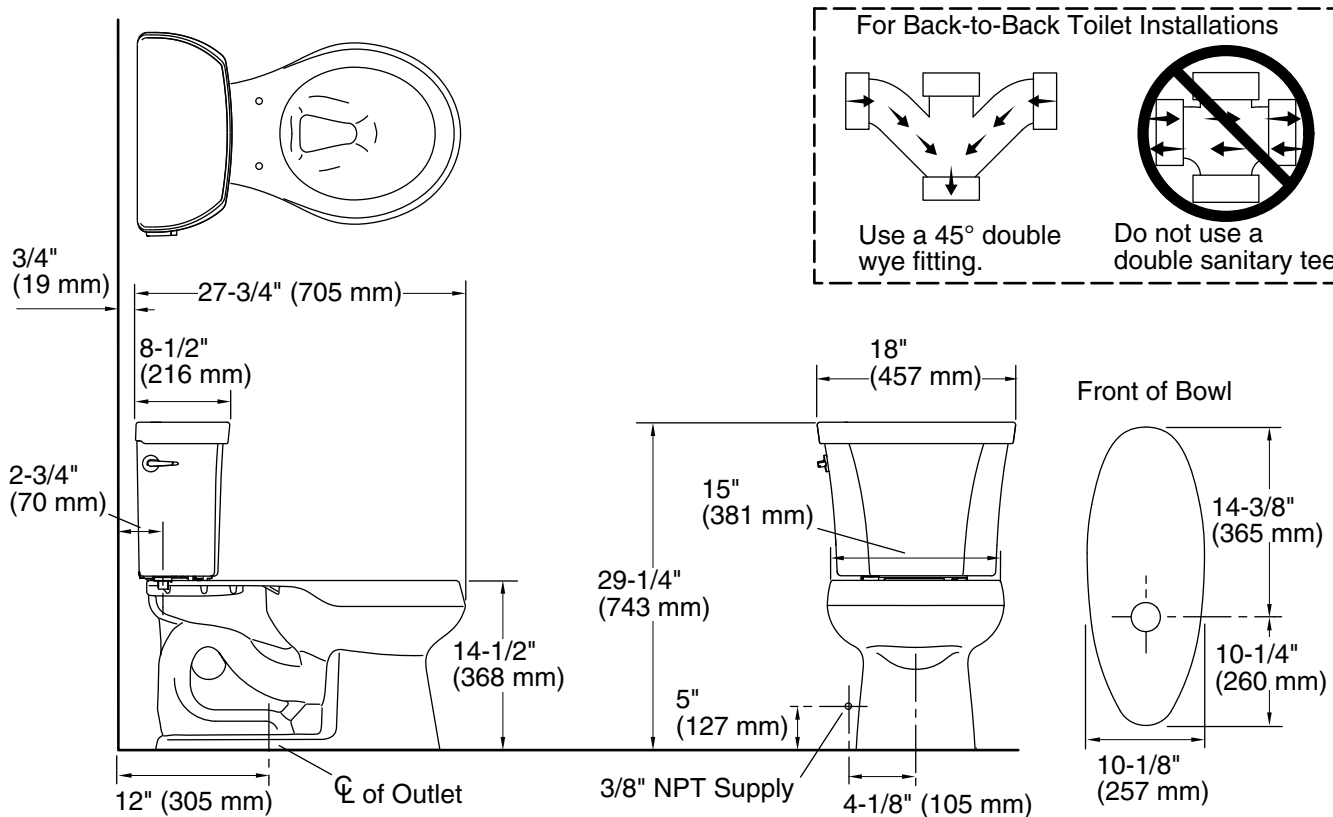

Features

- Two-piece design
- Round-front bowl offers an ideal solution for smaller bathrooms and powder rooms
- Left-hand nested trip lever offers a choice of 1.1 or 1.6 gallons per flush (gpf)
- 2-1/8" (54 mm) fully glazed trapway
- Coordinates with other products in the Wellworth collection
- Combination consists of the K-4197 bowl and the K-4458 tank
- Dual-flush technology allows you to choose between a full or partial flush
- Eligible for consumer rebates in some municipalities

Installation

- Seat sold separately
- Standard 12" (305 mm) rough-in
- Three-bolt quick-connect installation

Recommended Products/Accessories

K-5589 Purefresh® Deodorizing round-front toilet seat
K-76923 PureWash® M250 Quiet-Close™ round-front toilet seat with antimicrobial agent
K-5420 Low-Profile Bolt Caps
K-9237 Dual-flush Trip Lever
1023457 Wax Ring/Hardware Kit
1265114 Connector Hose
K-23726 Drain treatment

Available Colors/Finishes

Color tiles intended for reference only.

Color	Code	Description
	0	White
	96	Biscuit
	7	Black Black™

Technical Information

All product dimensions are nominal.

Toilet type:	Floor-mount
Waste Outlet:	Floor
Bowl shape:	Round-front
Flush type:	Class Five
Trap passageway:	2-1/8" (54 mm)
Water surface size:	10-1/2" x 7-3/4" (267 mm x 197 mm)
Rim to water surface:	5-1/4" (133 mm)
Rough-in:	12" (305 mm)
Seat-mounting holes:	5-1/2" (140 mm)

Notes

Install this product according to the installation instructions.

For back-to-back toilet installations: Use only a 45° double wye fitting.