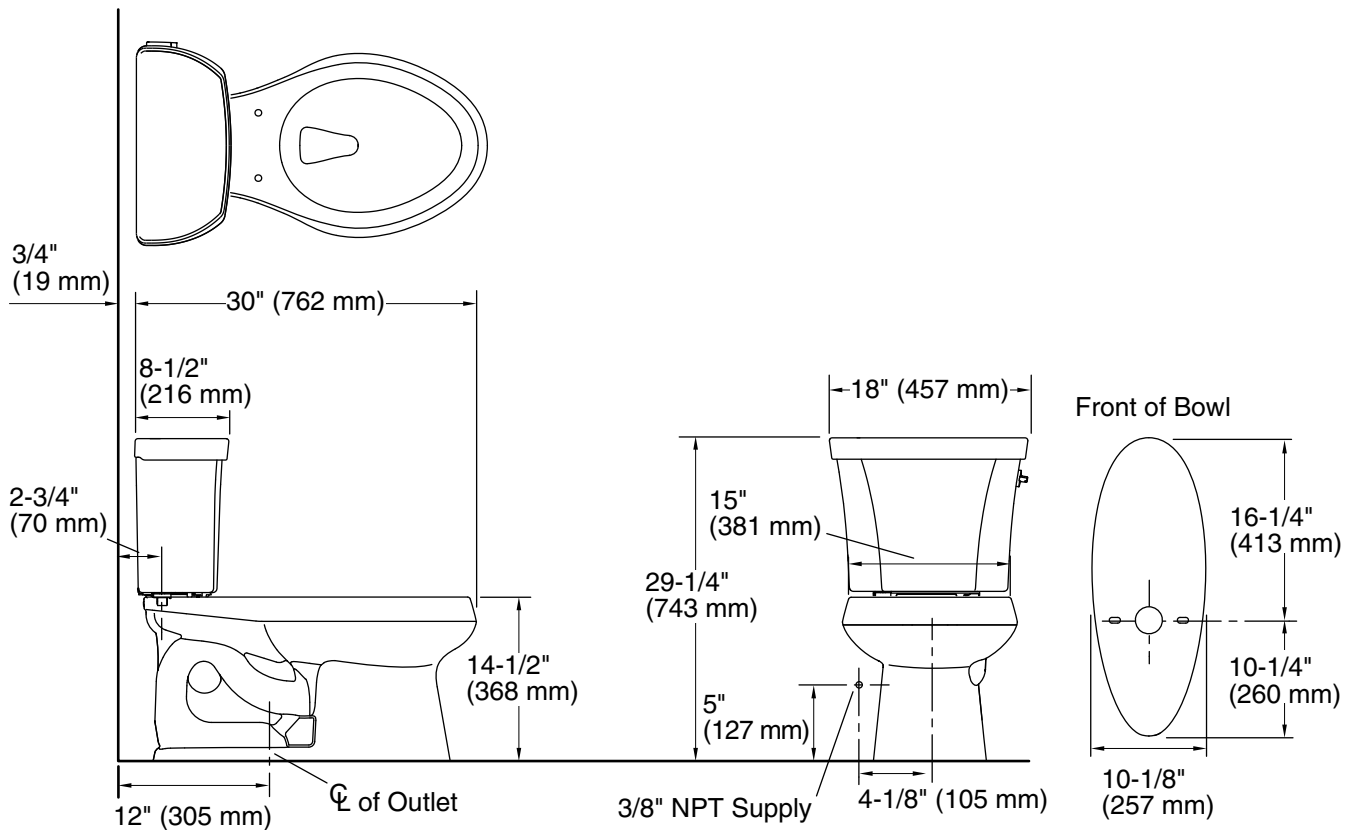

### Features

- Two-piece design
- Elongated bowl offers added room and comfort
- Right-hand nested trip lever offers a choice of 1.1 or 1.6 gallons per flush (gpf)
- 2-1/8" (54 mm) fully glazed trapway
- Coordinates with other products in the Wellworth collection
- Combination consists of the K-4198 bowl and the K-4458-RA tank
- Dual-flush technology allows you to choose between a full or partial flush
- Eligible for consumer rebates in some municipalities

### Installation

- Seat sold separately
- Standard 12" (305 mm) rough-in
- Three-bolt quick-connect installation

## Technical Information

All product dimensions are nominal.

Toilet type:	Floor-mount
Waste Outlet:	Floor
Bowl shape:	Elongated
Flush type:	Class Five
Trap passageway:	2-1/8" (54 mm)
Water surface size:	11-1/4" x 8-1/4" (286 mm x 210 mm)
Rim to water surface:	5-1/4" (133 mm)
Rough-in:	12" (305 mm)
Seat-mounting holes:	5-1/2" (140 mm)