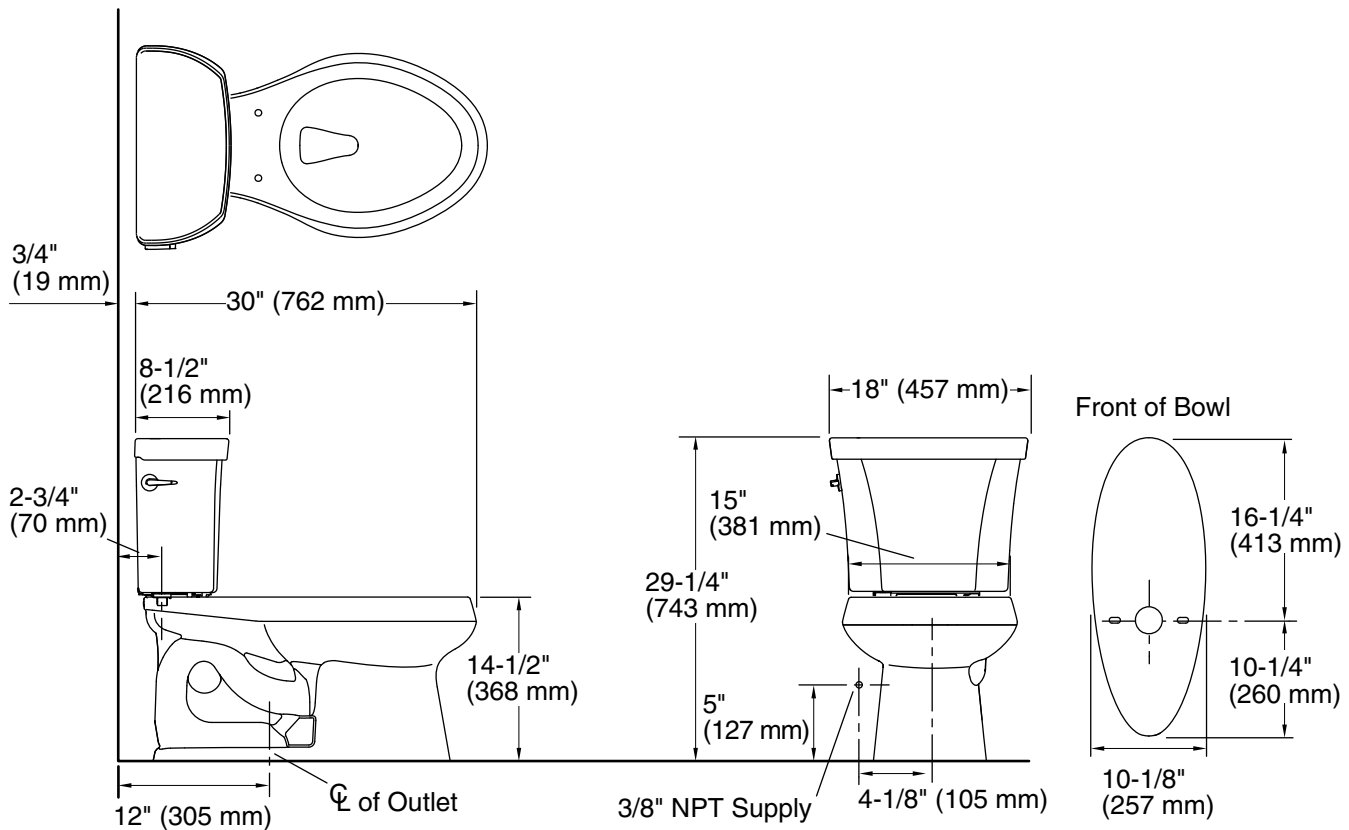

Wellworth®

Two-piece elongated toilet, dual-flush K-3988

Features

- Two-piece design
- Elongated bowl offers added room and comfort
- Left-hand nested trip lever offers a choice of 1.1 or 1.6 gallons per flush (gpf)
- 2-1/8" (54 mm) fully glazed trapway
- Coordinates with other products in the Wellworth collection
- Combination consists of the K-4198 bowl and the K-4458 tank
- Dual-flush technology allows you to choose between a full or partial flush
- Eligible for consumer rebates in some municipalities

Installation

- Seat sold separately
- Standard 12" (305 mm) rough-in
- Three-bolt quick-connect installation

Recommended Products/Accessories

K-5588 Purefresh® Deodorizing elongated toilet seat
K-4108 PureWash® E750 Elongated bidet toilet seat with remote control
K-5420 Low-Profile Bolt Caps
K-9237 Dual-flush Trip Lever
1023457 Wax Ring/Hardware Kit
1265114 Connector Hose
K-23726 Drain treatment

For the most current Specification Sheet, go to www.kohler.com USA or www.kohler.ca Canada

7-9-2024 21:01 - US

THE BOLD LOOK
OF **KOHLER**®

Technical Information

All product dimensions are nominal.

Toilet type:	Floor-mount
Waste Outlet:	Floor
Bowl shape:	Elongated
Flush type:	Class Five
Trap passageway:	2-1/8" (54 mm)
Water surface size:	11-1/4" x 8-1/4" (286 mm x 210 mm)
Rim to water surface:	5-1/4" (133 mm)
Rough-in:	12" (305 mm)
Seat-mounting holes:	5-1/2" (140 mm)