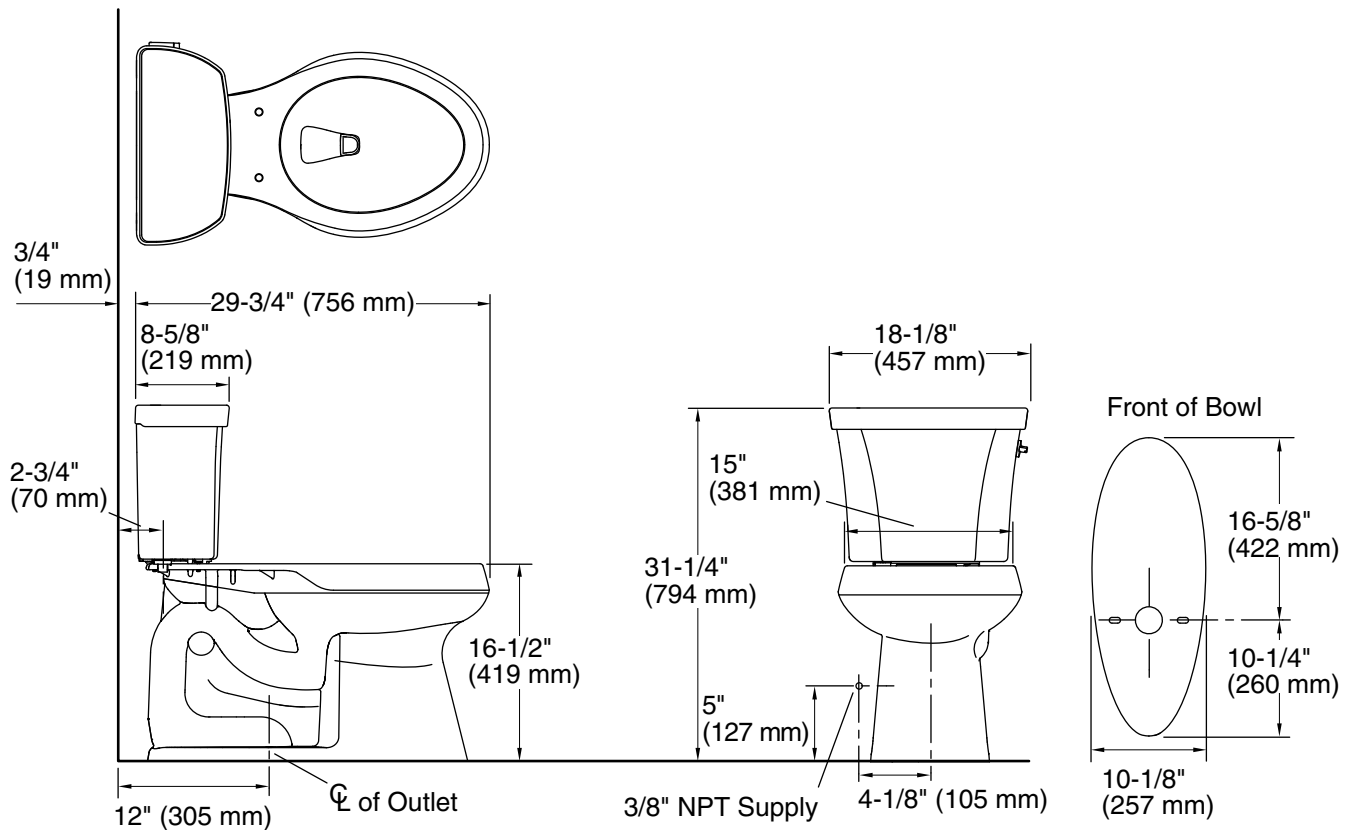

Technical Information

All product dimensions are nominal.

Toilet type:	Floor-mount
Waste Outlet:	Floor
Bowl shape:	Elongated
Flush type:	Class Five
Trap passageway:	2-1/8" (54 mm)
Water surface size:	11-3/8" x 8" (289 mm x 203 mm)
Rim to water surface:	5-3/8" (137 mm)
Rough-in:	12" (305 mm)
Seat-mounting holes:	5-1/2" (140 mm)

Notes

Install this product according to the installation instructions.

The Model Plumbing Codes require the installation of elongated open-front toilet seats in public bathrooms.

ADA, OBC, CSA B651 compliant when installed to the specific requirements of these regulations.

Plumbing codes may require elongated toilets and elongated, open-front seats in public bathrooms.

Accessibility standards may require controls to be located on the open side of the toilet.