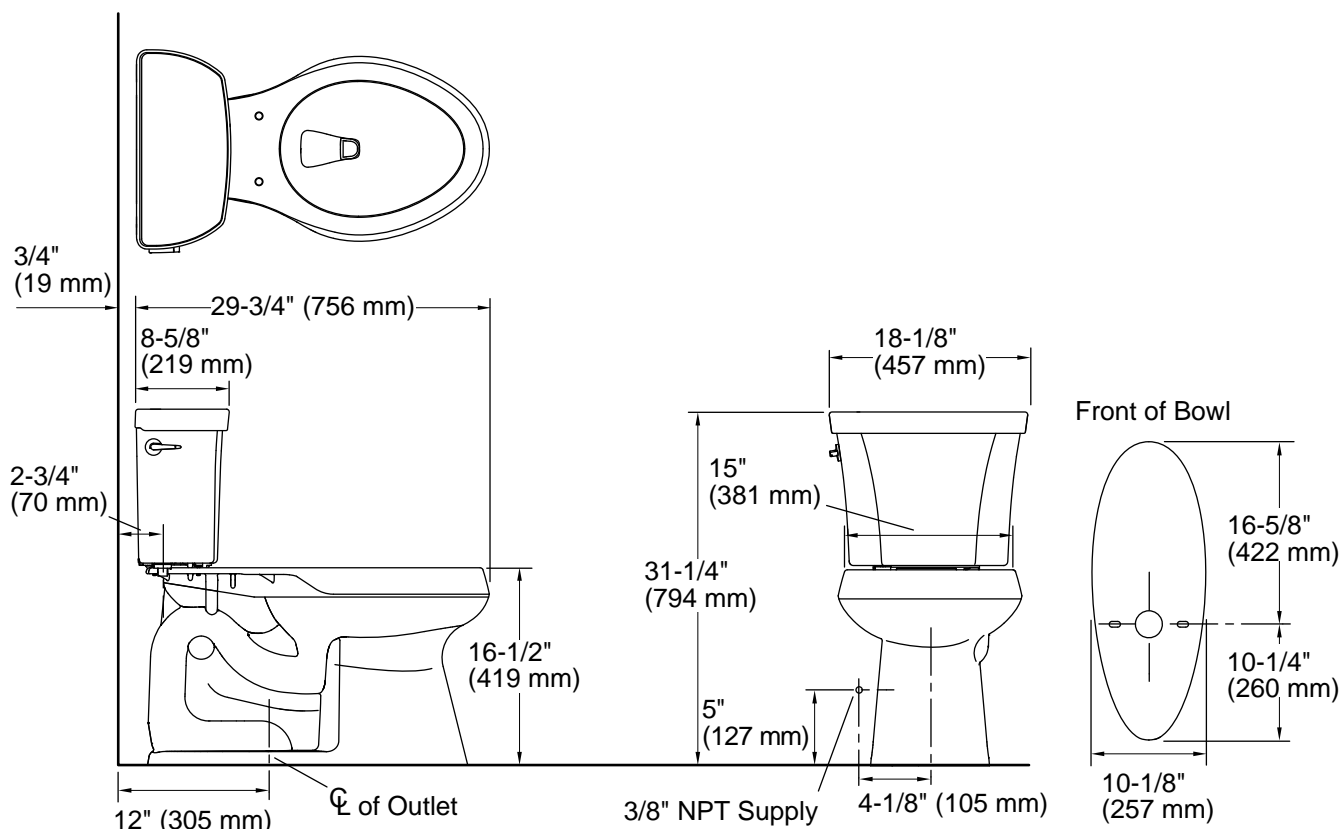

Features

- Two-piece design
- Elongated bowl offers added room and comfort
- Comfort Height® feature offers chair-height seating that makes sitting down and standing up easier for most adults
- Left-hand nested trip lever offers a choice of 1.1 or 1.6 gallons per flush (gpf)
- 2-1/8" (54 mm) fully glazed trapway
- Combination consists of the K-4199 bowl and the K-4458 tank
- Dual-flush technology allows you to choose between a full or partial flush
- Eligible for consumer rebates in some municipalities

Installation

- Seat sold separately
- Standard 12" (305 mm) rough-in
- Three-bolt quick-connect installation

Recommended Products/Accessories

K-5420 Low-Profile Bolt Caps
K-9237 Dual-flush Trip Lever
1023457 Wax Ring/Hardware Kit
1265114 Connector Hose
K-23726 Drain treatment
K-4636-RL Cachet® ReadyLatch® Quiet-Close™ elongated toilet seat

Included Components

K-4458 Toilet tank, dual-flush
K-4199 Elongated toilet bowl
K-9237 Dual-flush Trip Lever

ADA CSA B651 OBC

Codes/Standards

ASME A112.19.2/CSA B45.1
EPA WaterSense®
ADA
ICC/ANSI A117.1
CSA B651
OBC

Technical Information

All product dimensions are nominal.

Toilet type:	Floor-mount
Waste Outlet:	Floor
Bowl shape:	Elongated
Flush type:	Class Five
Trap passageway:	2-1/8" (54 mm)
Water surface size:	11-3/8" x 8" (289 mm x 203 mm)
Rim to water surface:	5-3/8" (137 mm)
Rough-in:	12" (305 mm)
Seat-mounting holes:	5-1/2" (140 mm)