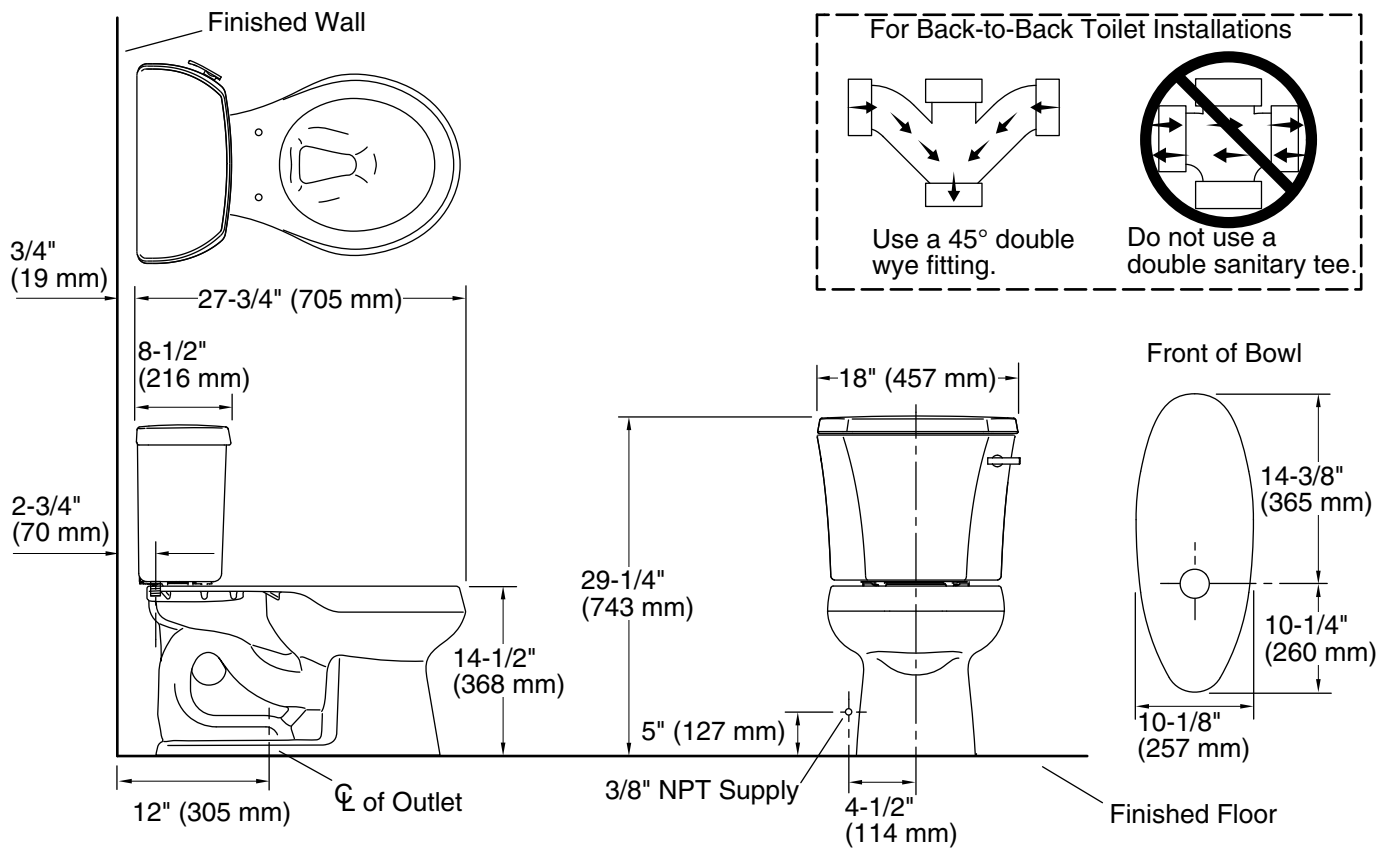

Technical Information

All product dimensions are nominal.

Toilet type:	Floor-mount
Waste Outlet:	Floor
Bowl shape:	Round-front
Flush type:	Class Five
Trap passageway:	2-1/8" (54 mm)
Water surface size:	10-1/2" x 7-3/4" (267 mm x 197 mm)
Rim to water surface:	5-1/4" (133 mm)
Rough-in:	12" (305 mm)
Seat-mounting holes:	5-1/2" (140 mm)

Notes

Install this product according to the installation instructions.

For back-to-back toilet installations: Use only a 45° double wye fitting.