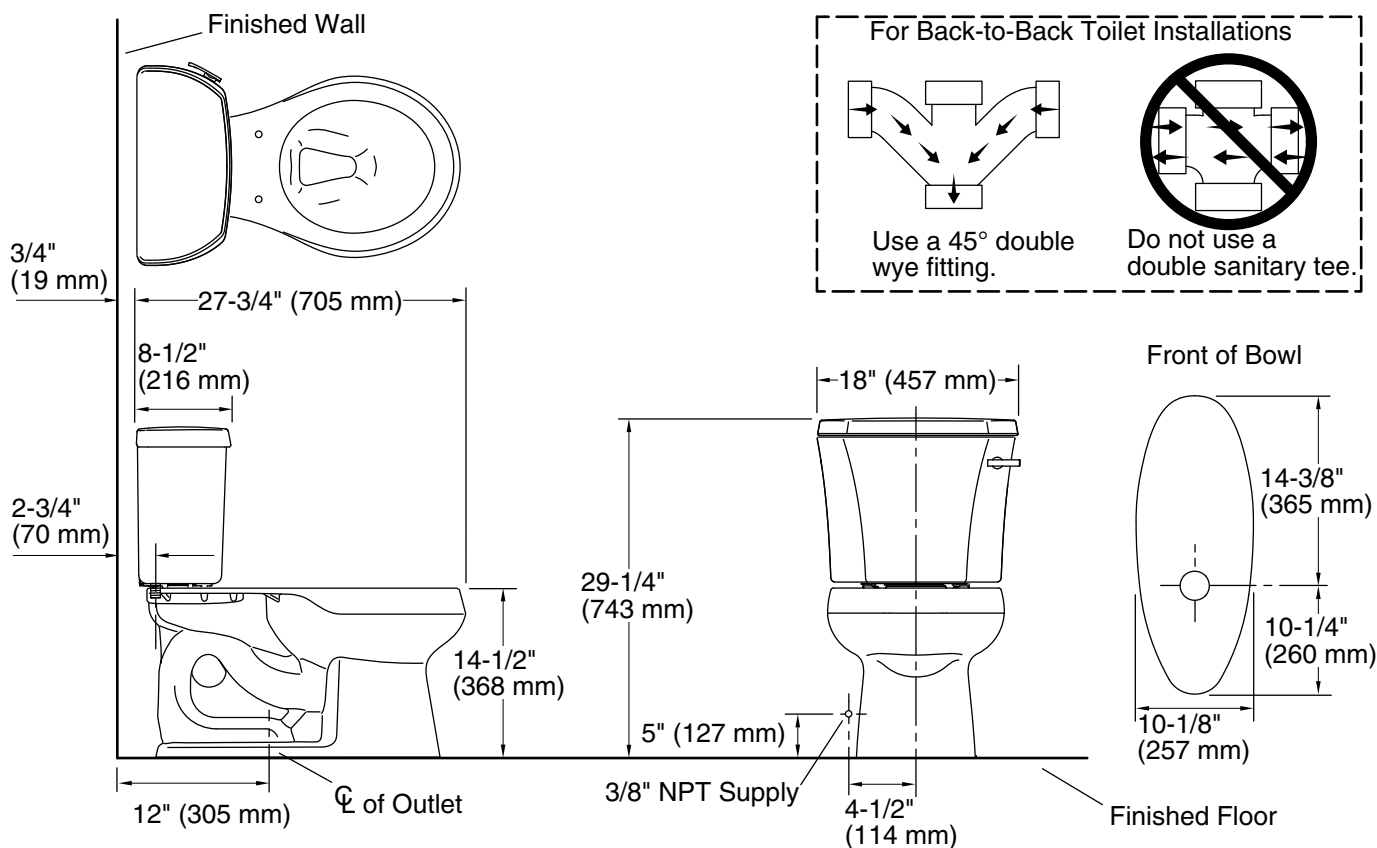

Wellworth®

Two-piece round-front toilet, 1.28 gpf
K-3997-RZ

Features

- Two-piece design
- Round-front bowl offers an ideal solution for smaller bathrooms and powder rooms
- Right-hand Polished Chrome trip lever
- Insuliner® tank liner minimizes condensation on the tank
- Tank cover locks included
- Combination consists of the K-4467-RZ tank and the K-4197 bowl
- Coordinates with other products in the Wellworth collection
- KOHLER's canister flush valve harnesses the natural force of gravity and optimizes flushing performance
- Eligible for consumer rebates in some municipalities
- 1.28 gpf (4.8 lpf)
- 2-1/8" (54 mm) fully glazed trapway
- Class Five® canister optimizes the flow out of the tank, harnessing gravity and the natural powerful reducing cascade of water to increase the power and effectiveness of the flush

Installation

- Standard 12" (305 mm) rough-in
- Three-bolt quick-connect installation
- Seat and supply line sold separately

Recommended Products/Accessories

K-5589 Purefresh® Deodorizing round-front toilet seat
K-76923 PureWash® M250 Quiet-Close™ round-front toilet seat with antimicrobial agent
K-5420 Low-Profile Bolt Caps
K-9379 Trip Lever
1023457 Wax Ring/Hardware Kit
1265114 Connector Hose
K-23726 Drain treatment

For the most current Specification Sheet, go to www.kohler.com USA or www.kohler.ca Canada

7-10-2024 00:14 - US

THE BOLD LOOK
OF **KOHLER**®

Technical Information

All product dimensions are nominal.

Toilet type:	Floor-mount
Waste Outlet:	Floor
Bowl shape:	Round-front
Flush type:	Class Five
Trap passageway:	2-1/8" (54 mm)
Water surface size:	10-1/2" x 7-3/4" (267 mm x 197 mm)
Rim to water surface:	5-1/4" (133 mm)
Rough-in:	12" (305 mm)
Seat-mounting holes:	5-1/2" (140 mm)

Notes

Install this product according to the installation instructions.

For back-to-back toilet installations: Use only a 45° double wye fitting.