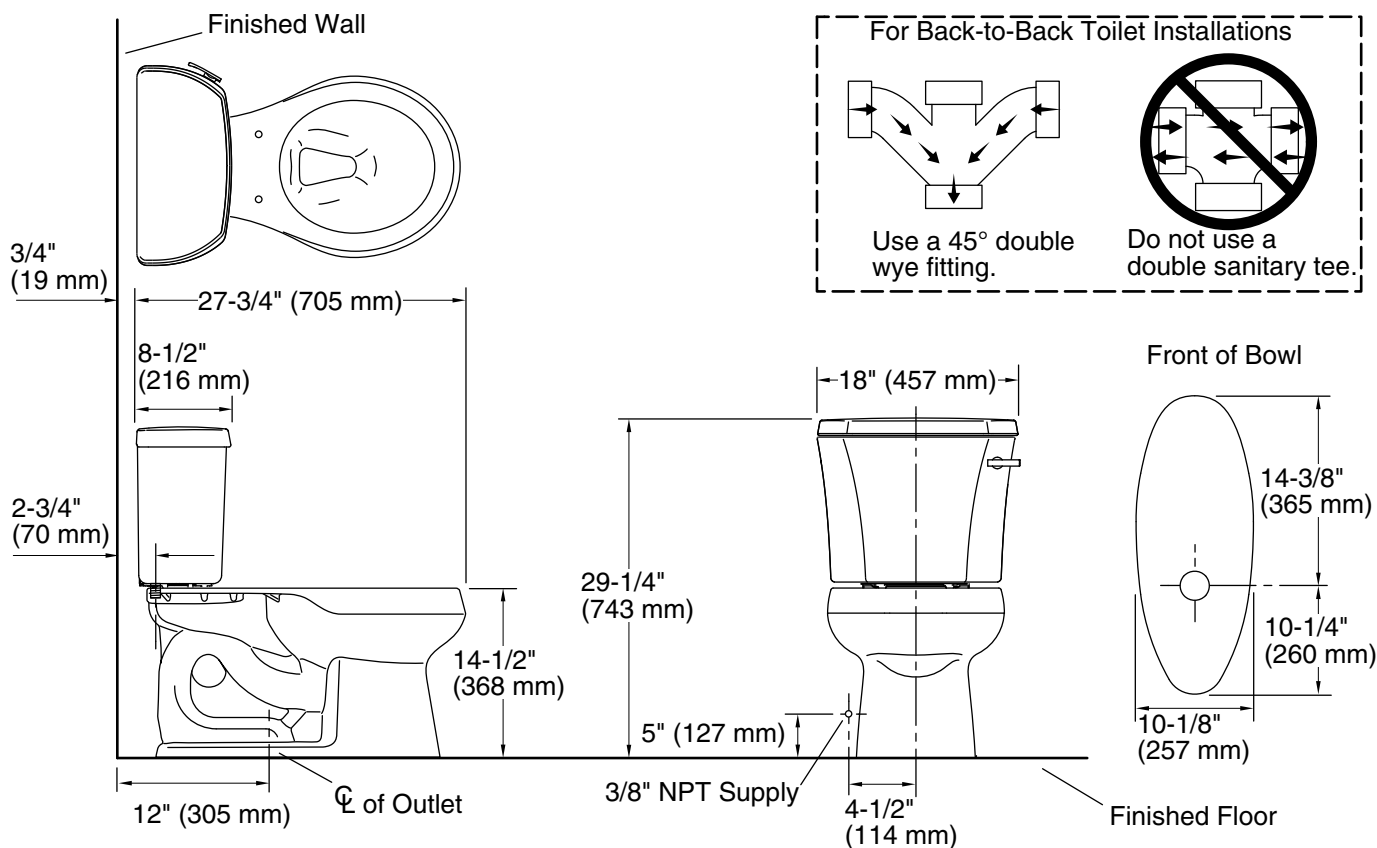

KOHLER®

Wellworth®

Two-piece round-front toilet, 1.28 gpf
K-3997-RZ

Features

- Two-piece design
- Round-front bowl offers an ideal solution for smaller bathrooms and powder rooms
- Right-hand Polished Chrome trip lever
- Insuliner® tank liner minimizes condensation on the tank
- Tank cover locks included
- Combination consists of the K-4467-RZ tank and the K-4197 bowl
- Coordinates with other products in the Wellworth collection
- KOHLER's canister flush valve harnesses the natural force of gravity and optimizes flushing performance
- Eligible for consumer rebates in some municipalities
- 1.28 gpf (4.8 lpf)
- 2-1/8" (54 mm) fully glazed trapway
- Class Five® canister optimizes the flow out of the tank, harnessing gravity and the natural powerful reducing cascade of water to increase the power and effectiveness of the flush

Installation

- Standard 12" (305 mm) rough-in
- Three-bolt quick-connect installation
- Seat and supply line sold separately

Recommended Products/Accessories

K-5589 Purefresh® Deodorizing round-front toilet seat
K-76923 PureWash® M250 Quiet-Close™ round-front toilet seat with antimicrobial agent
K-5420 Low-Profile Bolt Caps
K-9379 Trip Lever
1023457 Wax Ring/Hardware Kit
1265114 Connector Hose
K-23726 Drain treatment
K-4639-RL Cachet® ReadyLatch® Quiet-Close™ round-front toilet seat

THE BOLD LOOK
OF **KOHLER**®

Technical Information

All product dimensions are nominal.

Toilet type:	Floor-mount
Waste Outlet:	Floor
Bowl shape:	Round-front
Flush type:	Class Five
Trap passageway:	2-1/8" (54 mm)
Water surface size:	10-1/2" x 7-3/4" (267 mm x 197 mm)
Rim to water surface:	5-1/4" (133 mm)
Rough-in:	12" (305 mm)
Seat-mounting holes:	5-1/2" (140 mm)

Notes

Install this product according to the installation instructions.

For back-to-back toilet installations: Use only a 45° double wye fitting.