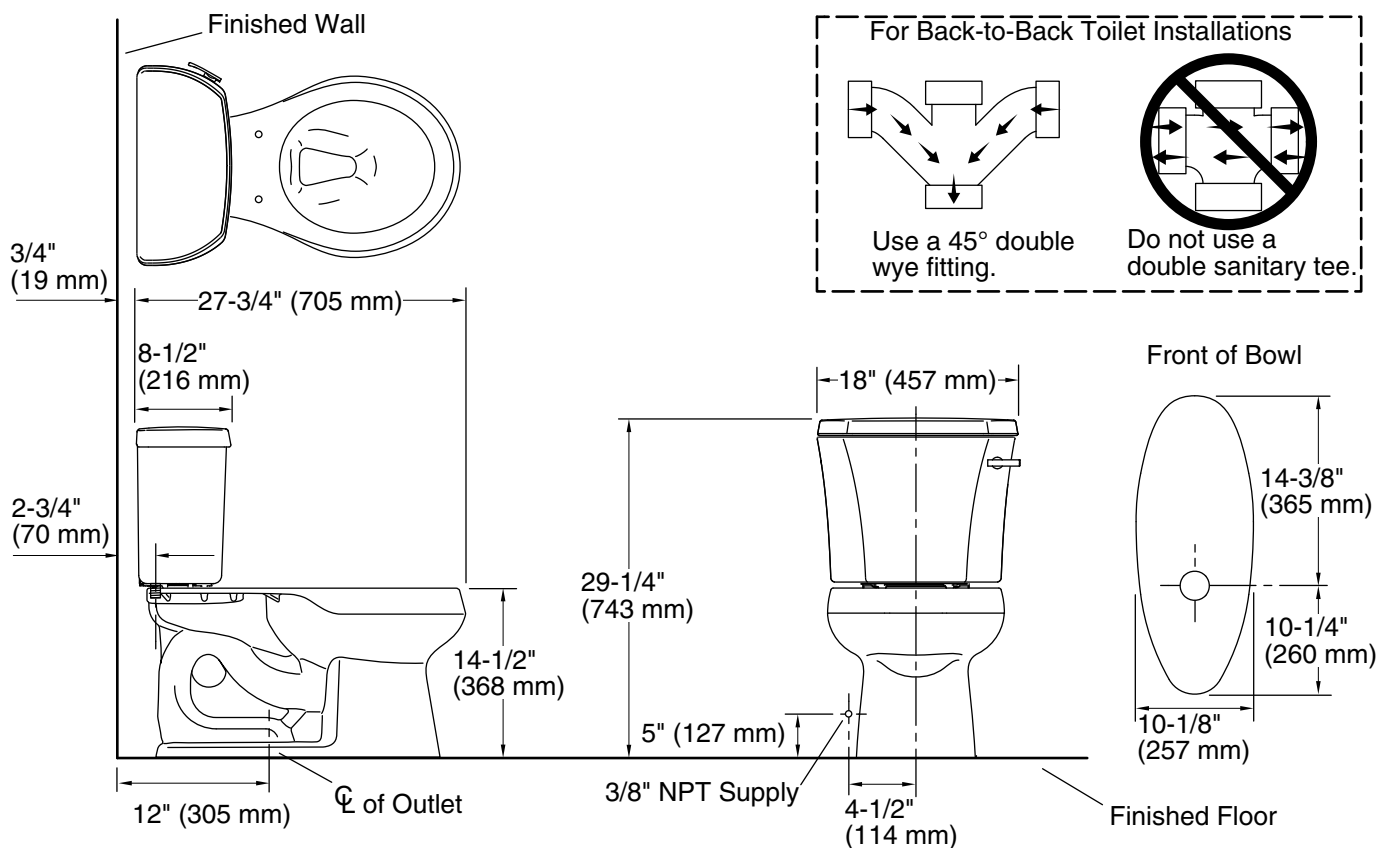

### Installation

- Standard 12" (305 mm) rough-in
- Three-bolt quick-connect installation
- Seat and supply line sold separately

## Technical Information

All product dimensions are nominal.

Toilet type:	Floor-mount
Waste Outlet:	Floor
Bowl shape:	Round-front
Flush type:	Class Five
Trap passageway:	2-1/8" (54 mm)
Water surface size:	10-1/2" x 7-3/4" (267 mm x 197 mm)
Rim to water surface:	5-1/4" (133 mm)
Rough-in:	12" (305 mm)
Seat-mounting holes:	5-1/2" (140 mm)

## Notes

Install this product according to the installation instructions.

For back-to-back toilet installations: Use only a 45° double wye fitting.