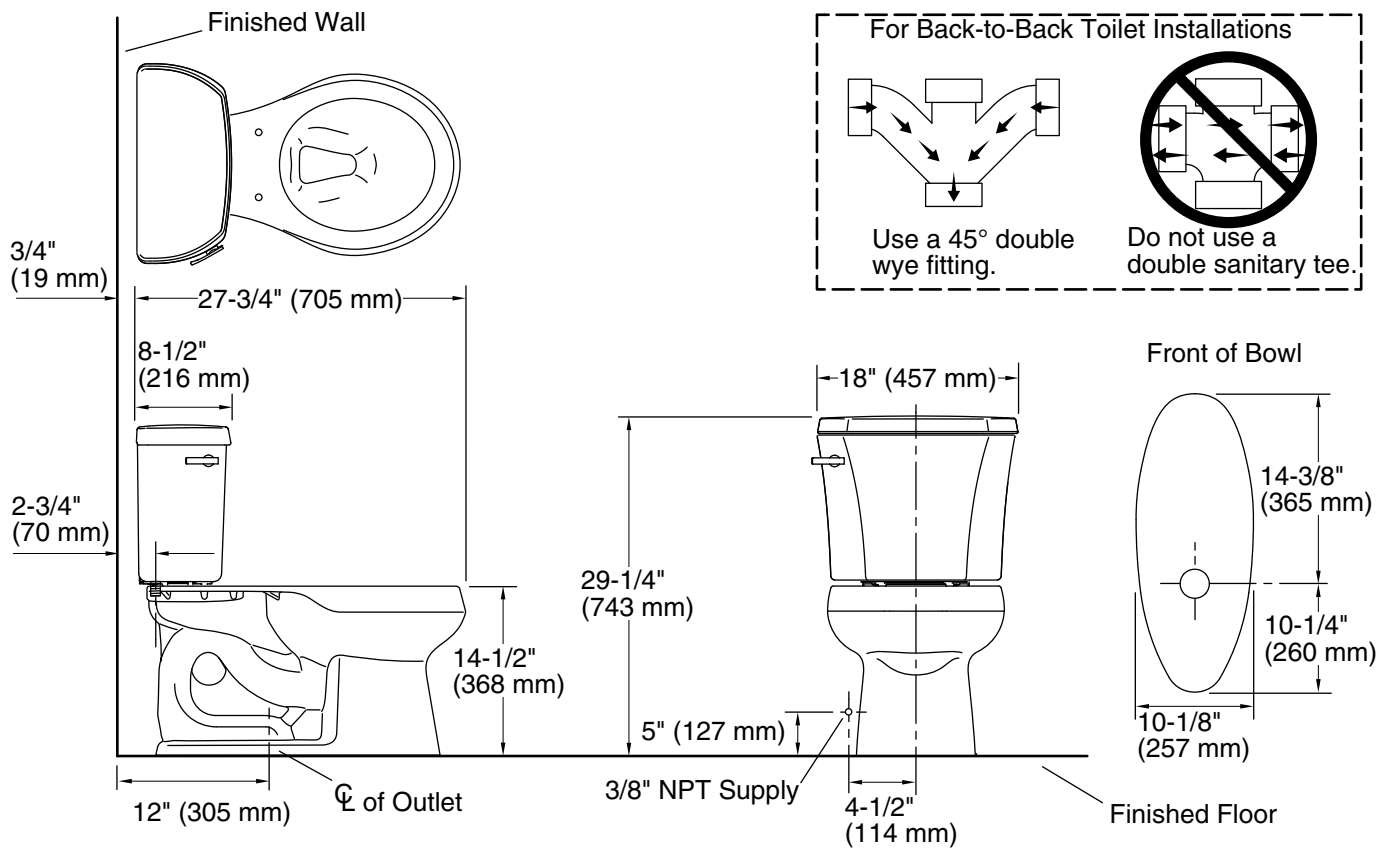

Technical Information

All product dimensions are nominal.

Toilet type:	Floor-mount
Waste Outlet:	Floor
Bowl shape:	Round-front
Flush type:	Class Five
Trap passageway:	2-1/8" (54 mm)
Water surface size:	10-1/2" x 7-3/4" (267 mm x 197 mm)
Rim to water surface:	5-1/4" (133 mm)
Rough-in:	12" (305 mm)
Seat-mounting holes:	5-1/2" (140 mm)

Notes

Install this product according to the installation instructions.

For back-to-back toilet installations: Use only a 45° double wye fitting.