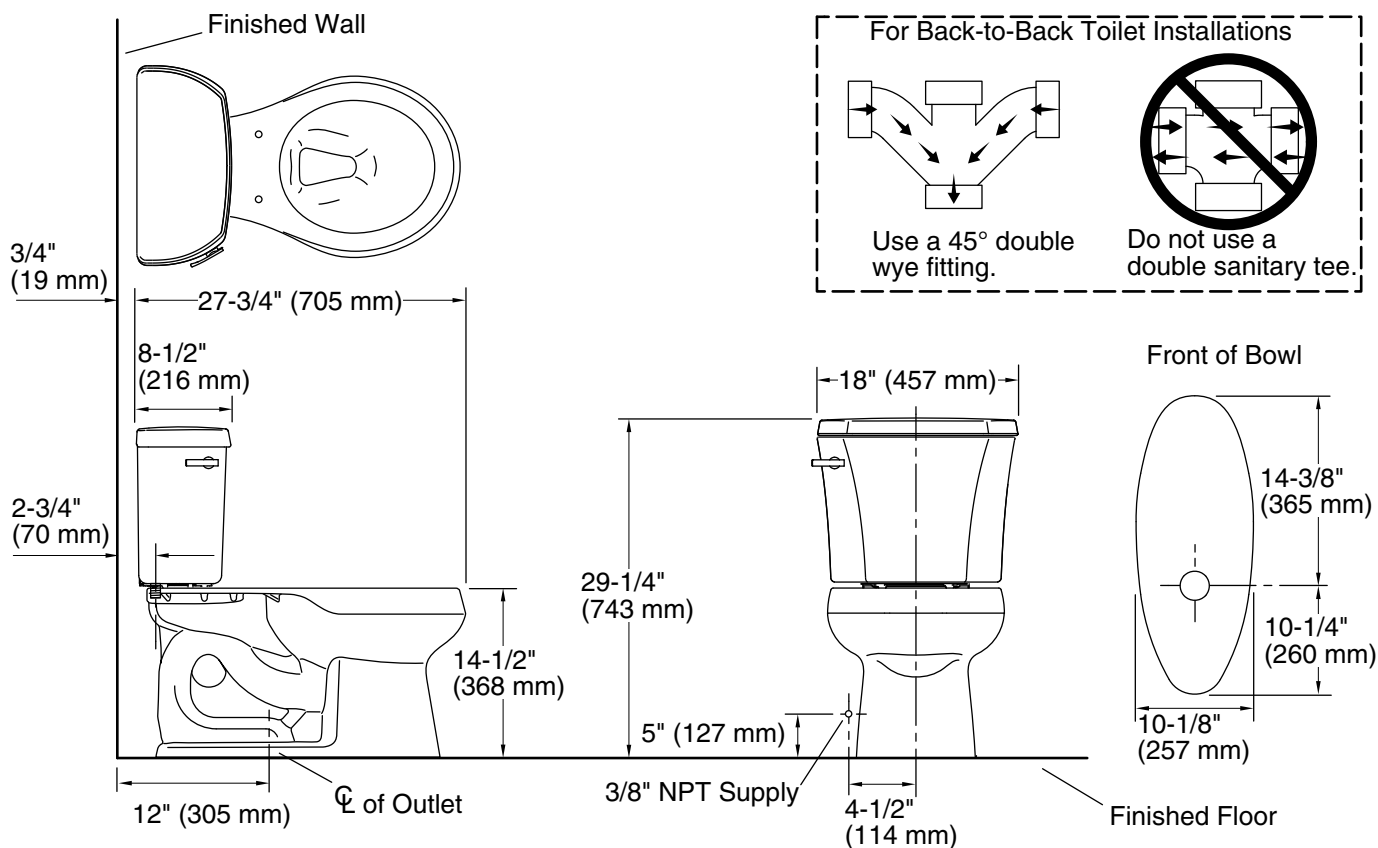

KOHLER®

Wellworth®

Two-piece round-front toilet, 1.28 gpf
K-3997-UT

Features

- Two-piece design
- Round-front bowl offers an ideal solution for smaller bathrooms and powder rooms
- Left-hand Polished Chrome trip lever
- Insuliner® tank liner minimizes condensation on the tank
- Tank cover locks included
- Combination consists of the K-4467-UT tank and the K-4197 bowl
- Coordinates with other products in the Wellworth collection
- KOHLER's canister flush valve harnesses the natural force of gravity and optimizes flushing performance
- Eligible for consumer rebates in some municipalities
- 1.28 gpf (4.8 lpf)
- 2-1/8" (54 mm) fully glazed trapway
- Class Five® canister optimizes the flow out of the tank, harnessing gravity and the natural powerful reducing cascade of water to increase the power and effectiveness of the flush

Installation

- Standard 12" (305 mm) rough-in
- Three-bolt quick-connect installation
- Seat and supply line sold separately

Recommended Products/Accessories

K-5589 Purefresh® Deodorizing round-front toilet seat
K-76923 PureWash® M250 Quiet-Close™ round-front toilet seat with antimicrobial agent
K-5420 Low-Profile Bolt Caps
K-9379 Trip Lever
1023457 Wax Ring/Hardware Kit
1265114 Connector Hose
K-23726 Drain treatment

7-13-2024 19:33 - US

THE BOLD LOOK
OF **KOHLER®**

Technical Information

All product dimensions are nominal.

| | |
|-----------------------|------------------------------------|
| Toilet type: | Floor-mount |
| Waste Outlet: | Floor |
| Bowl shape: | Round-front |
| Flush type: | Class Five |
| Trap passageway: | 2-1/8" (54 mm) |
| Water surface size: | 10-1/2" x 7-3/4" (267 mm x 197 mm) |
| Rim to water surface: | 5-1/4" (133 mm) |
| Rough-in: | 12" (305 mm) |
| Seat-mounting holes: | 5-1/2" (140 mm) |

Notes

Install this product according to the installation instructions.

For back-to-back toilet installations: Use only a 45° double wye fitting.