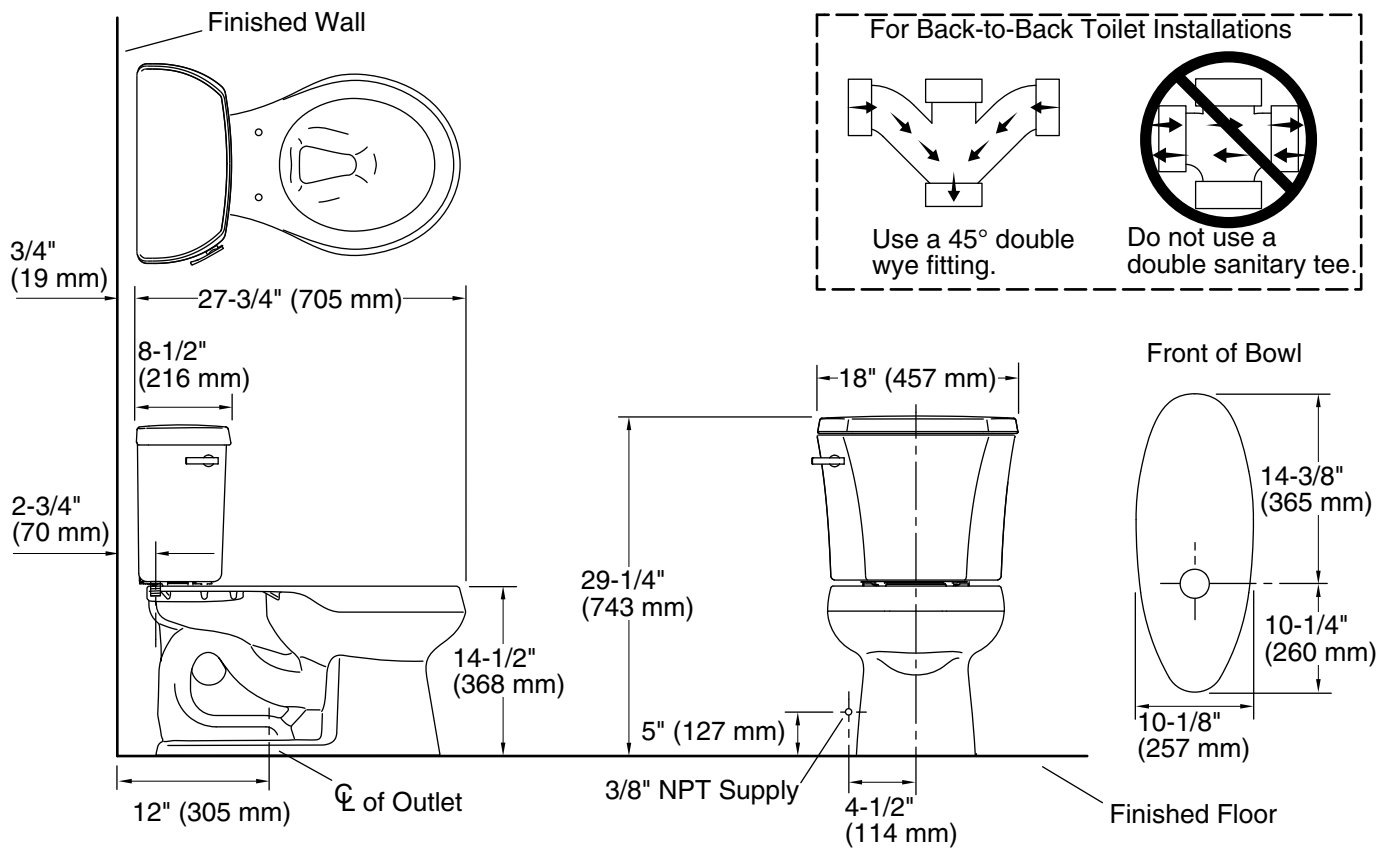

KOHLER®

Wellworth®

Two-piece round-front toilet, 1.28 gpf
K-3997-U

Features

- Two-piece design
- Round-front bowl offers an ideal solution for smaller bathrooms and powder rooms
- Left-hand Polished Chrome trip lever
- Insuliner® tank liner minimizes condensation on the tank
- Combination consists of the K-4467-U tank and the K-4197 bowl
- Coordinates with other products in the Wellworth collection
- KOHLER's canister flush valve harnesses the natural force of gravity and optimizes flushing performance
- Eligible for consumer rebates in some municipalities
- 1.28 gpf (4.8 lpf)
- 2-1/8" (54 mm) fully glazed trapway
- Class Five® canister optimizes the flow out of the tank, harnessing gravity and the natural powerful reducing cascade of water to increase the power and effectiveness of the flush

Installation

- Standard 12" (305 mm) rough-in
- Three-bolt quick-connect installation
- Seat and supply line sold separately

Recommended Products/Accessories

K-5589 Purefresh® Deodorizing round-front toilet seat
K-76923 PureWash® M250 Quiet-Close™ round-front toilet seat with antimicrobial agent
K-5420 Low-Profile Bolt Caps
K-9379 Trip Lever
1023457 Wax Ring/Hardware Kit
1265114 Connector Hose
K-23726 Drain treatment

7-3-2024 20:20 - US

THE BOLD LOOK
OF **KOHLER®**

Technical Information

All product dimensions are nominal.

Toilet type:	Floor-mount
Waste Outlet:	Floor
Bowl shape:	Round-front
Flush type:	Class Five
Trap passageway:	2-1/8" (54 mm)
Water surface size:	10-1/2" x 7-3/4" (267 mm x 197 mm)
Rim to water surface:	5-1/4" (133 mm)
Rough-in:	12" (305 mm)
Seat-mounting holes:	5-1/2" (140 mm)

Notes

Install this product according to the installation instructions.

For back-to-back toilet installations: Use only a 45° double wye fitting.