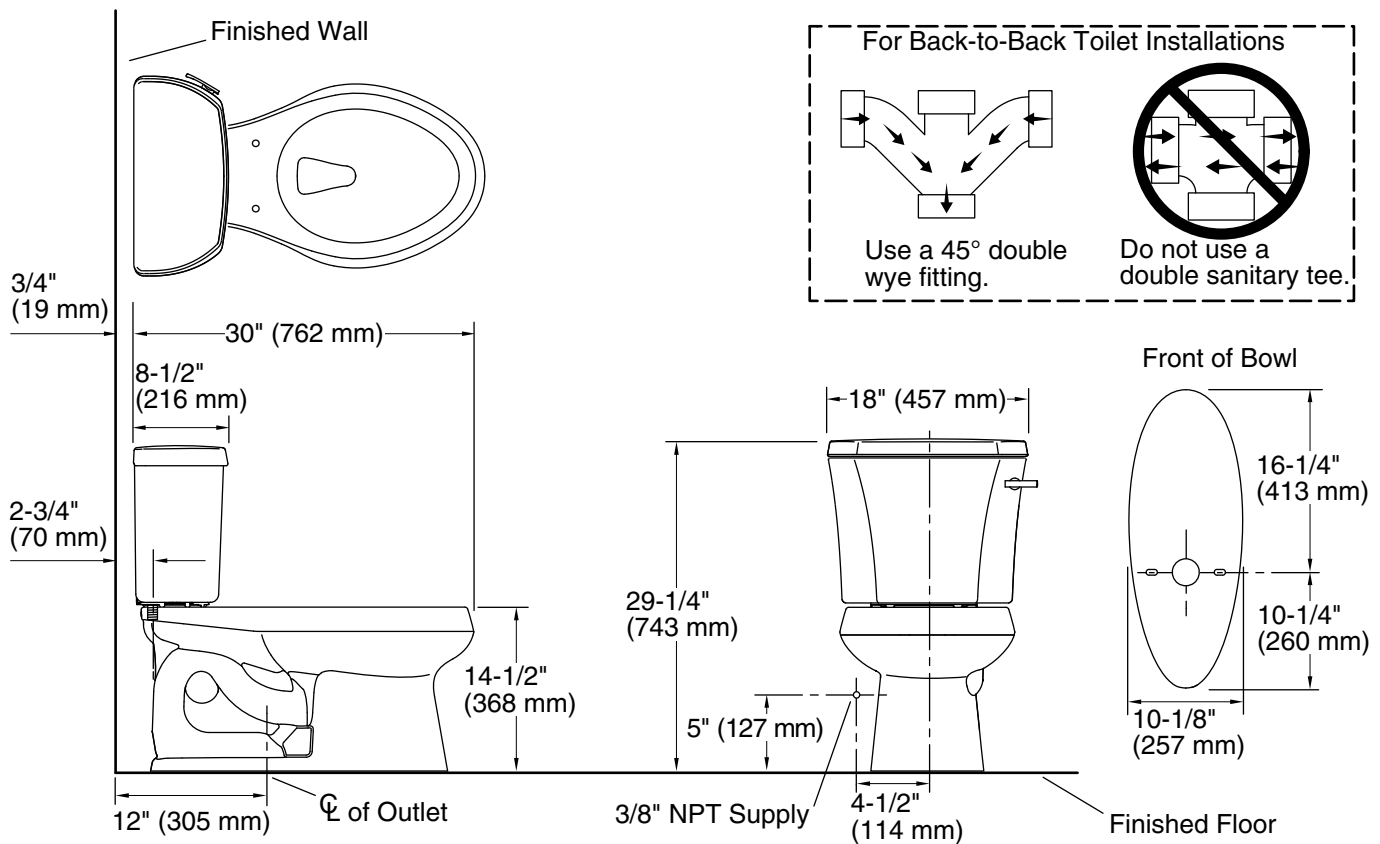

KOHLER®

Wellworth®

Two-piece elongated toilet, 1.28 gpf
K-3998-RZ

Features

- Two-piece design
- Elongated bowl offers added room and comfort
- Right-hand Polished Chrome trip lever
- Insuliner® tank liner minimizes condensation on the tank
- Tank cover locks included
- Combination consists of the K-4467-RZ tank and the K-4198 bowl
- Coordinates with other products in the Wellworth collection
- KOHLER's canister flush valve harnesses the natural force of gravity and optimizes flushing performance
- Eligible for consumer rebates in some municipalities
- 1.28 gpf (4.8 lpf)
- 2-1/8" (54 mm) fully glazed trapway
- Class Five® canister optimizes the flow out of the tank, harnessing gravity and the natural powerful reducing cascade of water to increase the power and effectiveness of the flush

Installation

- Standard 12" (305 mm) rough-in
- Three-bolt quick-connect installation
- Seat and supply line sold separately

Recommended Products/Accessories

K-5588 Purefresh® Deodorizing elongated toilet seat
K-4108 PureWash® E750 Elongated bidet toilet seat with remote control
K-5420 Low-Profile Bolt Caps
K-9379 Trip Lever
1023457 Wax Ring/Hardware Kit
1265114 Connector Hose
K-23726 Drain treatment
K-4636-RL Cachet® ReadyLatch® Quiet-Close™ elongated toilet seat

For the most current Specification Sheet, go to www.kohler.com USA or www.kohler.ca Canada

12-2-2024 21:34 - US/CA

THE BOLD LOOK
OF **KOHLER®**

Technical Information

All product dimensions are nominal.

Toilet type:	Floor-mount
Waste Outlet:	Floor
Bowl shape:	Elongated
Flush type:	Class Five
Trap passageway:	2-1/8" (54 mm)
Water surface size:	11-1/4" x 8-1/4" (286 mm x 210 mm)
Rim to water surface:	5-1/4" (133 mm)
Rough-in:	12" (305 mm)
Seat-mounting holes:	5-1/2" (140 mm)

Notes

Install this product according to the installation instructions.

For back-to-back toilet installations: Use only a 45° double wye fitting.