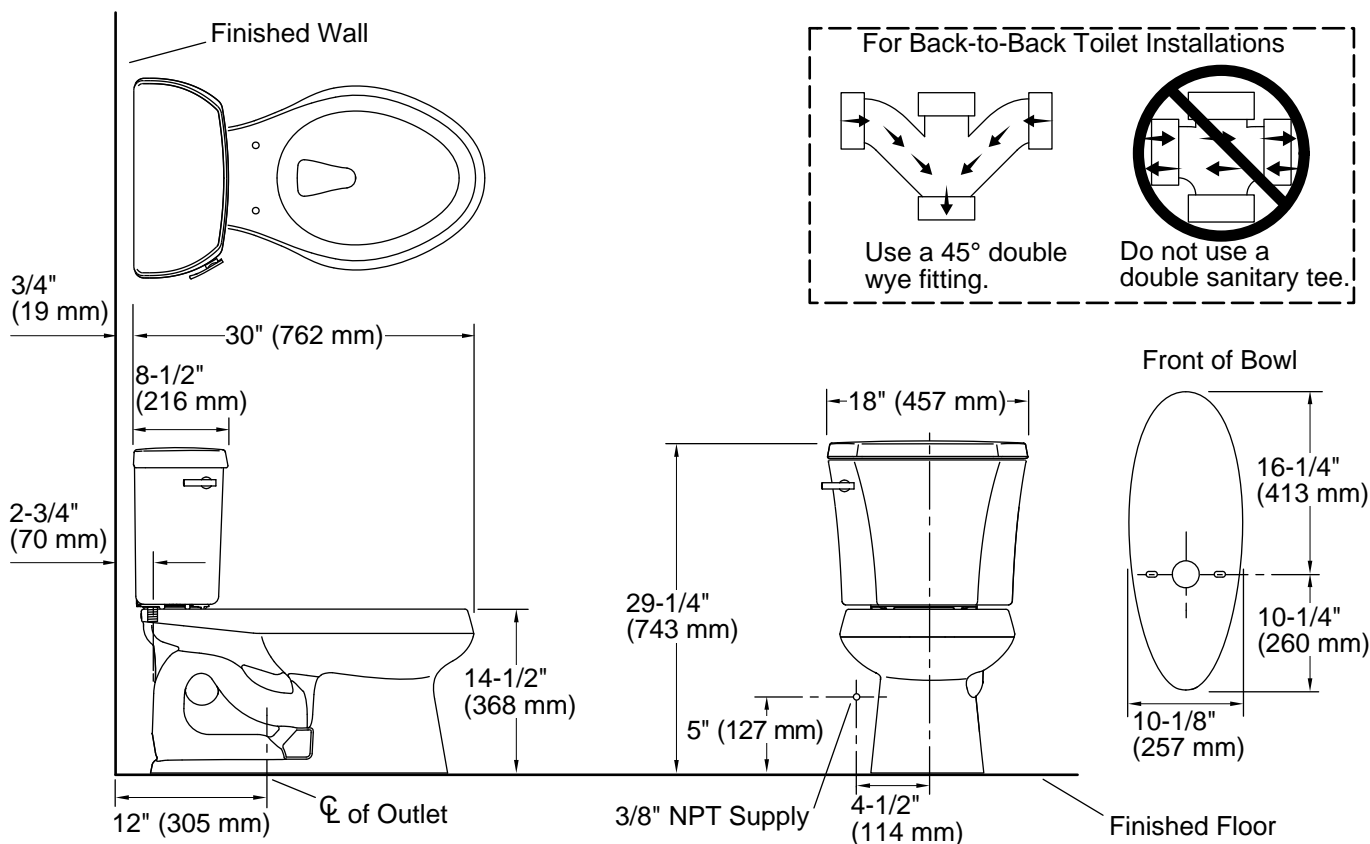

#### Installation

- Standard 12" (305 mm) rough-in
- Three-bolt quick-connect installation
- Seat and supply line sold separately

## Technical Information

All product dimensions are nominal.

Toilet type:	Floor-mount
Waste Outlet:	Floor
Bowl shape:	Elongated
Flush type:	Class Five
Trap passageway:	2-1/8" (54 mm)
Water surface size:	11-1/4" x 8-1/4" (286 mm x 210 mm)
Rim to water surface:	5-1/4" (133 mm)
Rough-in:	12" (305 mm)
Seat-mounting holes:	5-1/2" (140 mm)

## Notes

Install this product according to the installation instructions.

For back-to-back toilet installations: Use only a 45° double wye fitting.