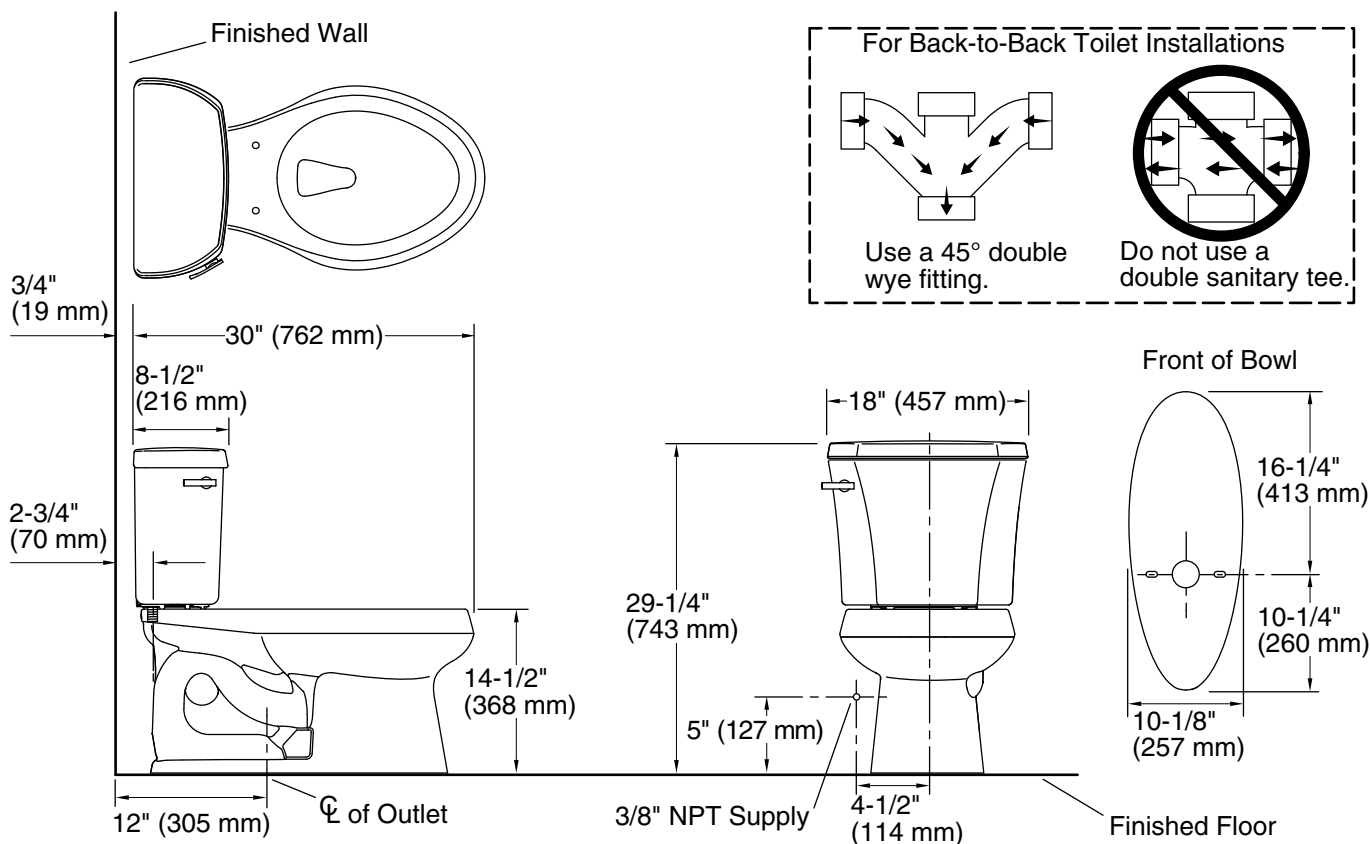

Technical Information

All product dimensions are nominal.

Toilet type:	Floor-mount
Waste Outlet:	Floor
Bowl shape:	Elongated
Flush type:	Class Five
Trap passageway:	2-1/8" (54 mm)
Water surface size:	11-1/4" x 8-1/4" (286 mm x 210 mm)
Rim to water surface:	5-1/4" (133 mm)
Rough-in:	12" (305 mm)
Seat-mounting holes:	5-1/2" (140 mm)

Notes

Install this product according to the installation instructions.

For back-to-back toilet installations: Use only a 45° double wye fitting.