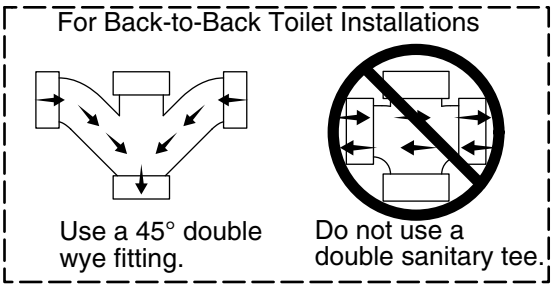

### Technical Information

All product dimensions are nominal.

Toilet type:	Floor-mount
Waste Outlet:	Floor
Bowl shape:	Elongated
Flush type:	Class Five
Trap passageway:	2-1/8" (54 mm)
Water surface size:	11-3/8" x 8" (289 mm x 203 mm)
Rim to water surface:	5-3/8" (137 mm)
Rough-in:	12" (305 mm)
Seat-mounting holes:	5-1/2" (140 mm)