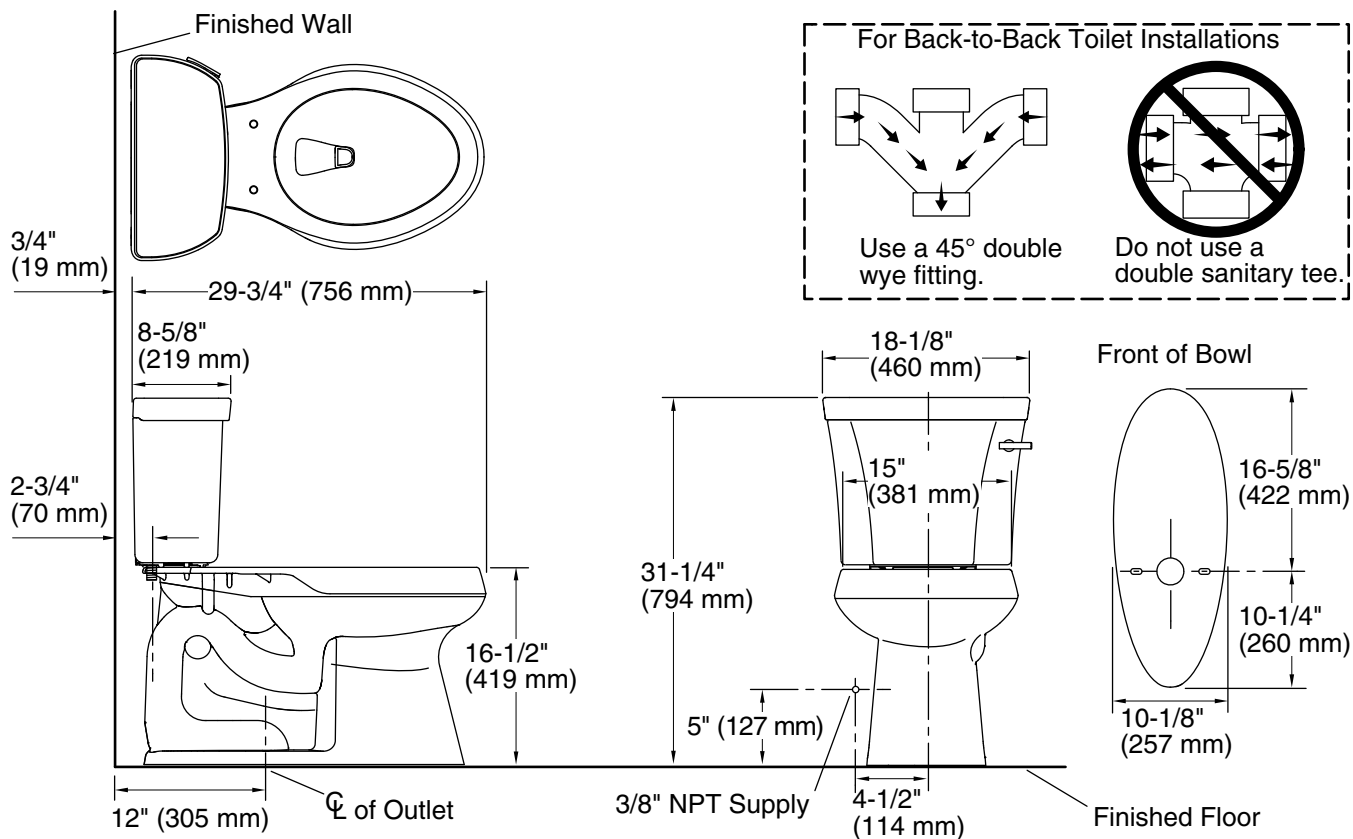

## Features

- Two-piece design
- Elongated bowl offers added room and comfort
- Comfort Height® feature offers chair-height seating that makes sitting down and standing up easier for most adults
- Right-hand Polished Chrome trip lever
- Tank cover locks included
- Combination consists of the K-4467-TR tank and the K-4199 bowl
- Eligible for consumer rebates in some municipalities
- 1.28 gpf (4.8 lpf)
- 2-1/8" (54 mm) fully glazed trapway
- Class Five® canister optimizes the flow out of the tank, harnessing gravity and the natural powerful reducing cascade of water to increase the power and effectiveness of the flush

## Installation

- Standard 12" (305 mm) rough-in
- Three-bolt quick-connect installation
- Seat and supply line sold separately

### Technical Information

All product dimensions are nominal.

Toilet type:	Floor-mount
Waste Outlet:	Floor
Bowl shape:	Elongated
Flush type:	Class Five
Trap passageway:	2-1/8" (54 mm)
Water surface size:	11-3/8" x 8" (289 mm x 203 mm)
Rim to water surface:	5-3/8" (137 mm)
Rough-in:	12" (305 mm)
Seat-mounting holes:	5-1/2" (140 mm)