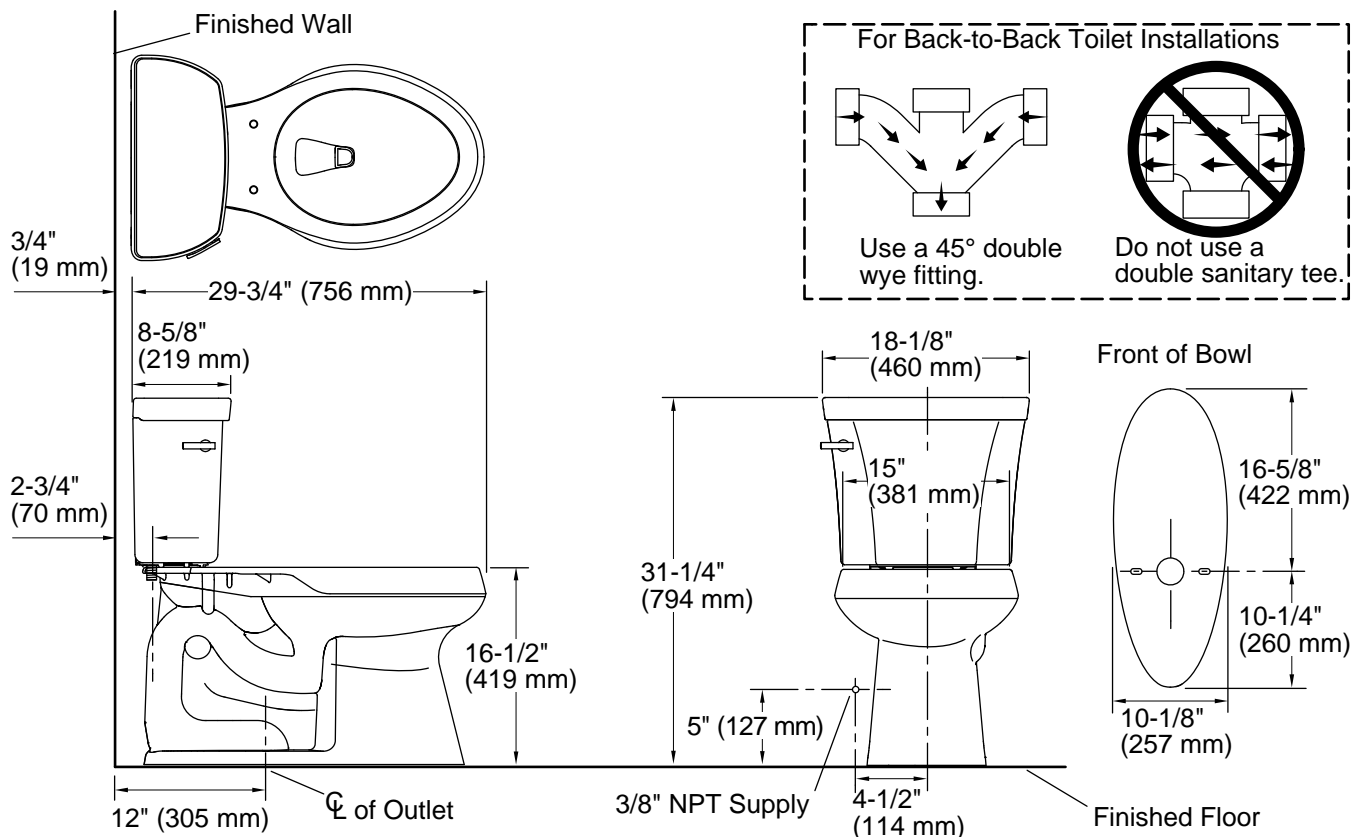

Highline®

Two-piece elongated toilet, 1.28 gpf
K-3999

Features

- Two-piece design
- Elongated bowl offers added room and comfort
- Comfort Height® feature offers chair-height seating that makes sitting down and standing up easier for most adults
- 1.28 gpf (4.8 lpf)
- Left-hand Polished Chrome trip lever
- 2-1/8" (54 mm) fully glazed trapway
- Eligible for consumer rebates in some municipalities
- Class Five® canister optimizes the flow out of the tank, harnessing gravity and the natural powerful reducing cascade of water to increase the power and effectiveness of the flush

Installation

- Standard 12" (305 mm) rough-in
- Three-bolt quick-connect installation
- Seat and supply line sold separately

Recommended Products/Accessories

- K-26132-CSP PureWash® E545 Elongated bidet toilet seat
- K-5420 Low-Profile Bolt Caps
- K-9379 Trip Lever
- 1023457 Wax Ring/Hardware Kit
- 1265114 Connector Hose
- K-23726 Drain treatment
- K-4639-RL Cachet® ReadyLatch® Quiet-Close™ round-front toilet seat
- K-4636-RL Cachet® ReadyLatch® Quiet-Close™ elongated toilet seat

12-23-2024 20:35 - US/CA

Technical Information

All product dimensions are nominal.

Toilet type:	Floor-mount
Waste Outlet:	Floor
Bowl shape:	Elongated
Flush type:	Class Five
Trap passageway:	2-1/8" (54 mm)
Water surface size:	11-3/8" x 8" (289 mm x 203 mm)
Rim to water surface:	5-3/8" (137 mm)
Rough-in:	12" (305 mm)
Seat-mounting holes:	5-1/2" (140 mm)

Notes

Install this product according to the installation instructions.

For back-to-back toilet installations: Use only a 45° double wye fitting.

ADA, OBC, CSA B651 compliant when installed to the specific requirements of these regulations.