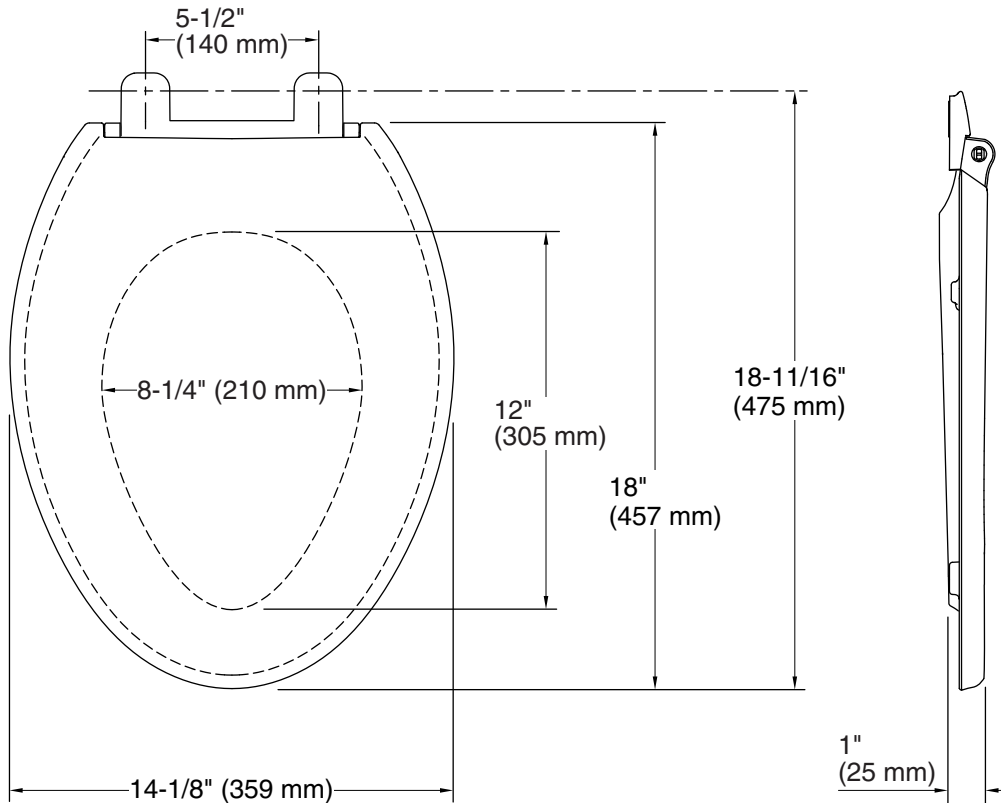

## Technical Information

All product dimensions are nominal.

Seat shape type: Elongated  
Seat front type: Closed-front  
Seat-mounting holes: 5-1/2" (140 mm)