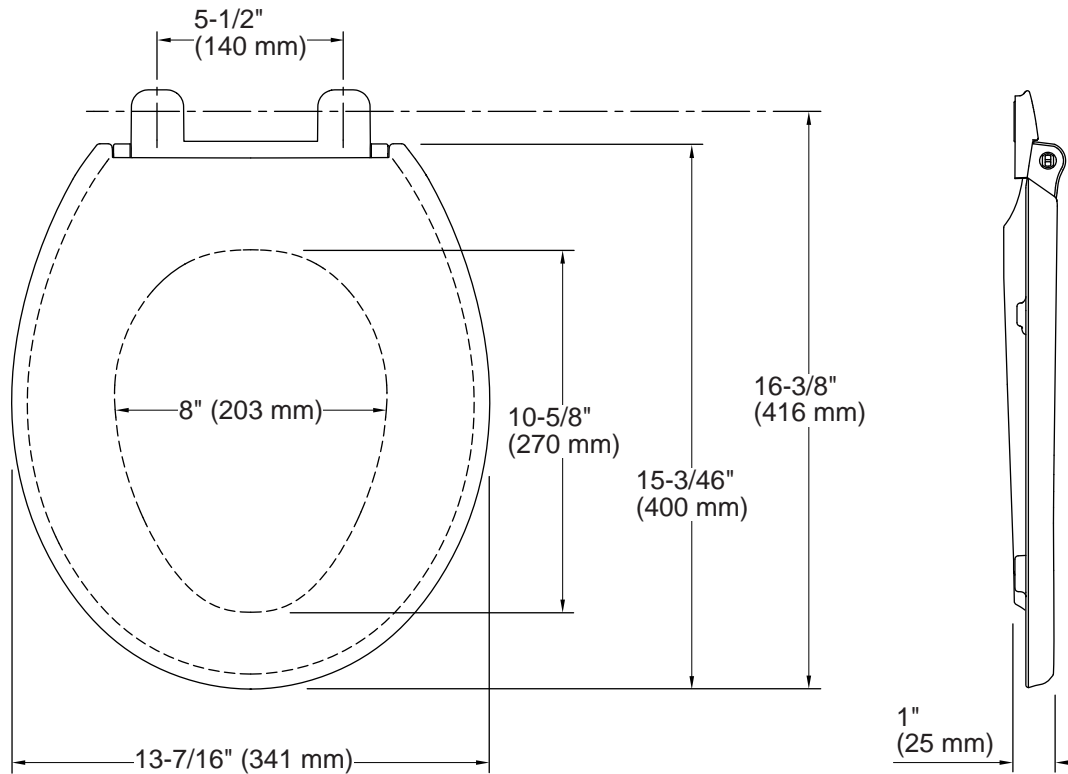

**Reveal®**  
Quiet-Close™ round-front toilet seat  
**K-4009**

**Features**

- Overhanging lid design creates a clean and sleek look
- Quiet-Close™ elongated lid and seat prevents slamming
- Grip-Tight bumpers hold seat firmly in place
- Quick-Release™ functionality allows seat to be removed easily from toilet for convenient cleaning
- Quick-Attach® hardware for fast and secure installation
- Color-matched plastic hinges
- Round closed-front seat
- Contoured seat for user comfort
- Elegant lid design for a clean and sleek aesthetic

## Technical Information

All product dimensions are nominal.

Seat shape type: Round-front  
Seat front type: Closed-front  
Seat-mounting holes: 5-1/2" (140 mm)