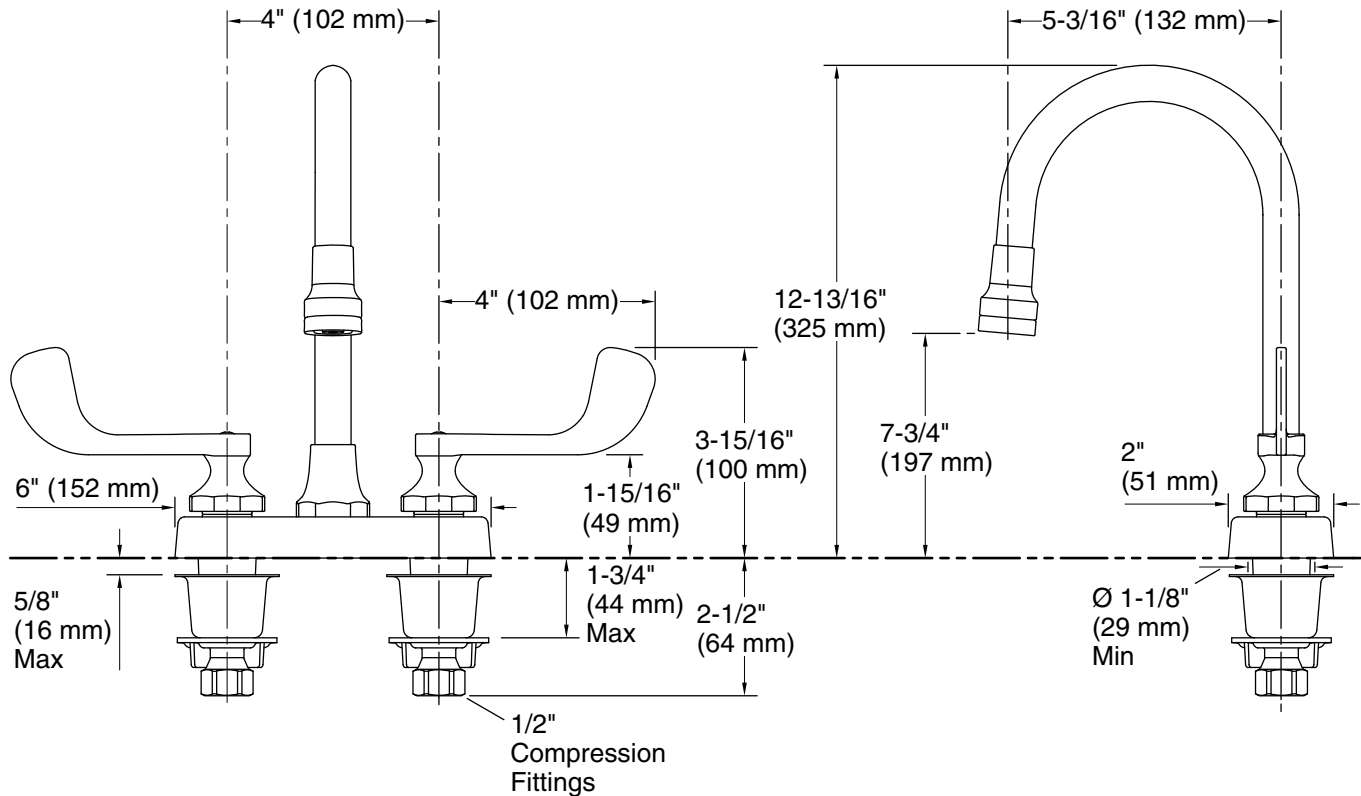

Features

- Quarter-turn washerless ceramic disc valves
- 5-3/16" (132 mm) spout reach
- Vandal-resistant aerated flow
- Wristblade lever handle
- Less drain
- 1.0 gal/min (3.8 l/m) maximum flow rate at 60 psi (4.14 bar).

	CP	Polished Chrome
---	----	-----------------

Technical Information

All product dimensions are nominal.

Faucet:

Flow rate: 1 gal/min (3.8 l/min)

Drain included: No

Spout:

Spout reach: 5-3/16" (132 mm)