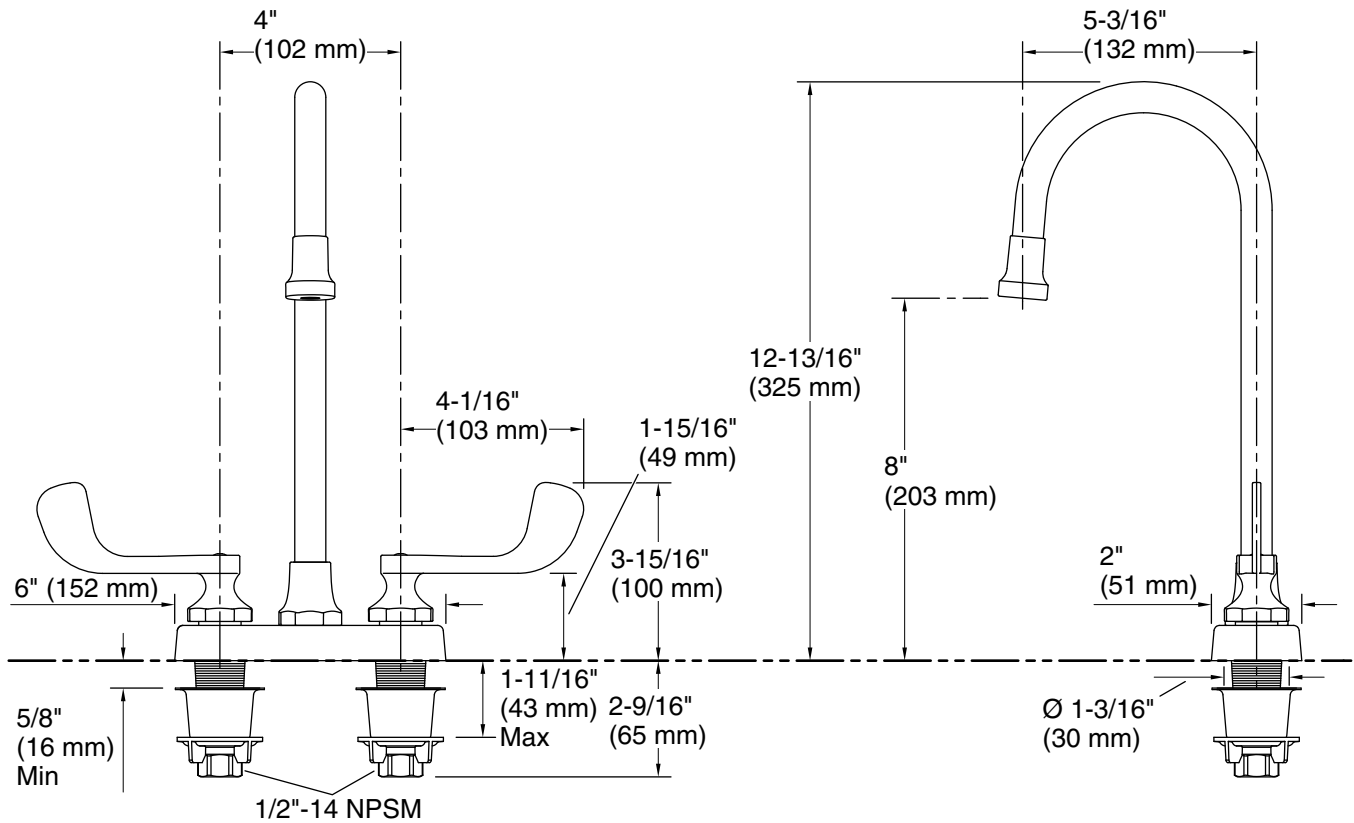

Features

- Two-handle centerset faucet for 4" (102 mm) centers
- 5-3/16" (132 mm) swing/rigid spout
- Quarter-turn washerless ceramic disc valves ensure a lifetime of durable performance
- 1.0 gpm (3.8 lpm) maximum flow rate at 60 psi (4.14 bar)
- Free flow outlet with water flow regulator at bottom of spout
- Vandalproof ADA-compliant wristblade handles with red and blue indexing
- Less drain
- Brass construction and valve bodies

	CP	Polished Chrome
---	----	-----------------

Technical Information

All product dimensions are nominal.

Faucet:

Flow rate: 1 gal/min (3.8 l/min)

Drain included: No

Drain with overflow: No

Spout:

Spout reach: 5-3/16" (132 mm)

Handshower:

Rated maximum flow: 0 gal/min (0 l/min)

Notes

Install this product according to the installation instructions.

ADA, OBC, CSA B651 compliant when installed to the specific requirements of these regulations.