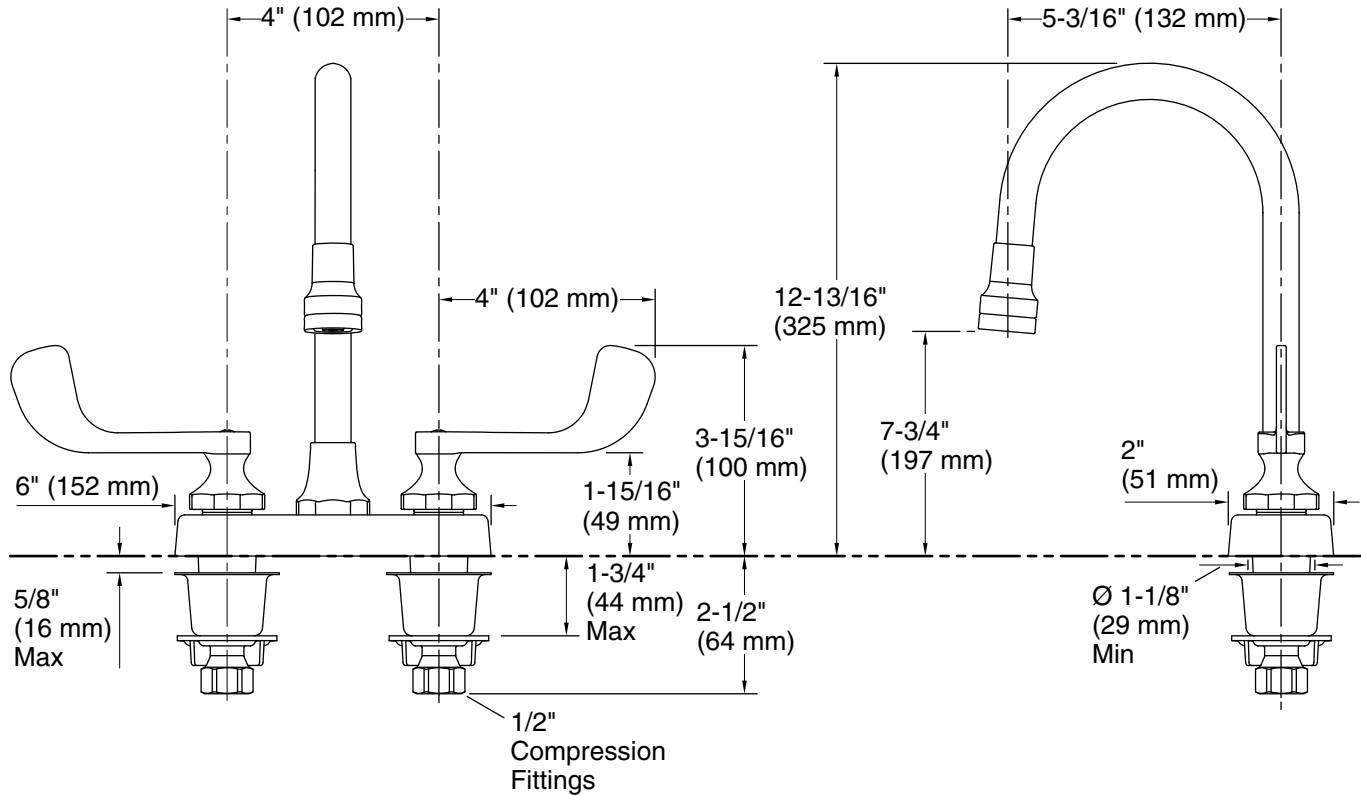

Features

- Quarter-turn washerless ceramic disc valves
- 5-3/16" (132 mm) spout reach
- Vandal-resistant laminar outlet
- Wristblade lever handle
- Less drain
- 0.5 gpm (1.9 lpm) maximum flow rate at 60 psi (4.14 bar)

CP	Polished Chrome
----	-----------------

Technical Information

All product dimensions are nominal.

Faucet:

Flow rate: 0.5 gal/min (1.9 l/min)

Drain included: No

Spout:

Spout reach: 5-3/16" (132 mm)