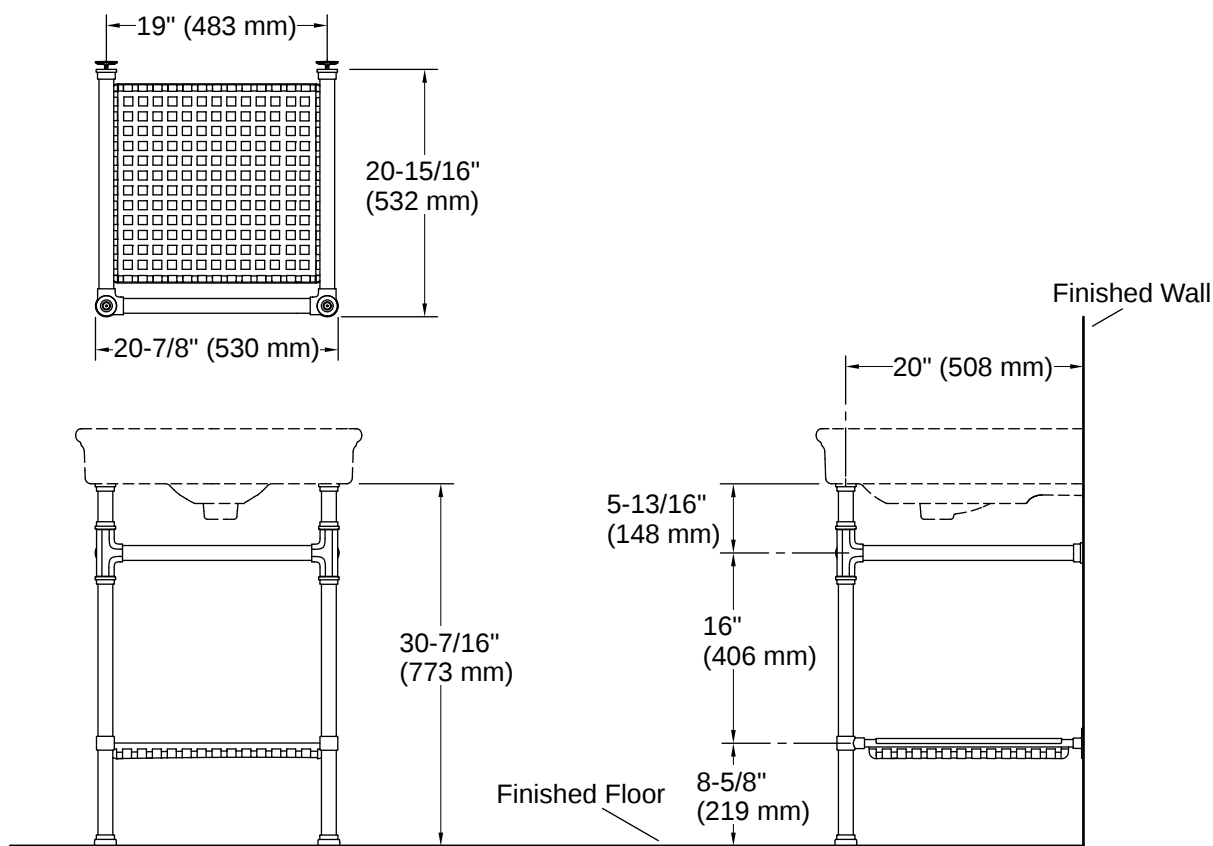

Installation Notes

Install this product according to the installation instructions.