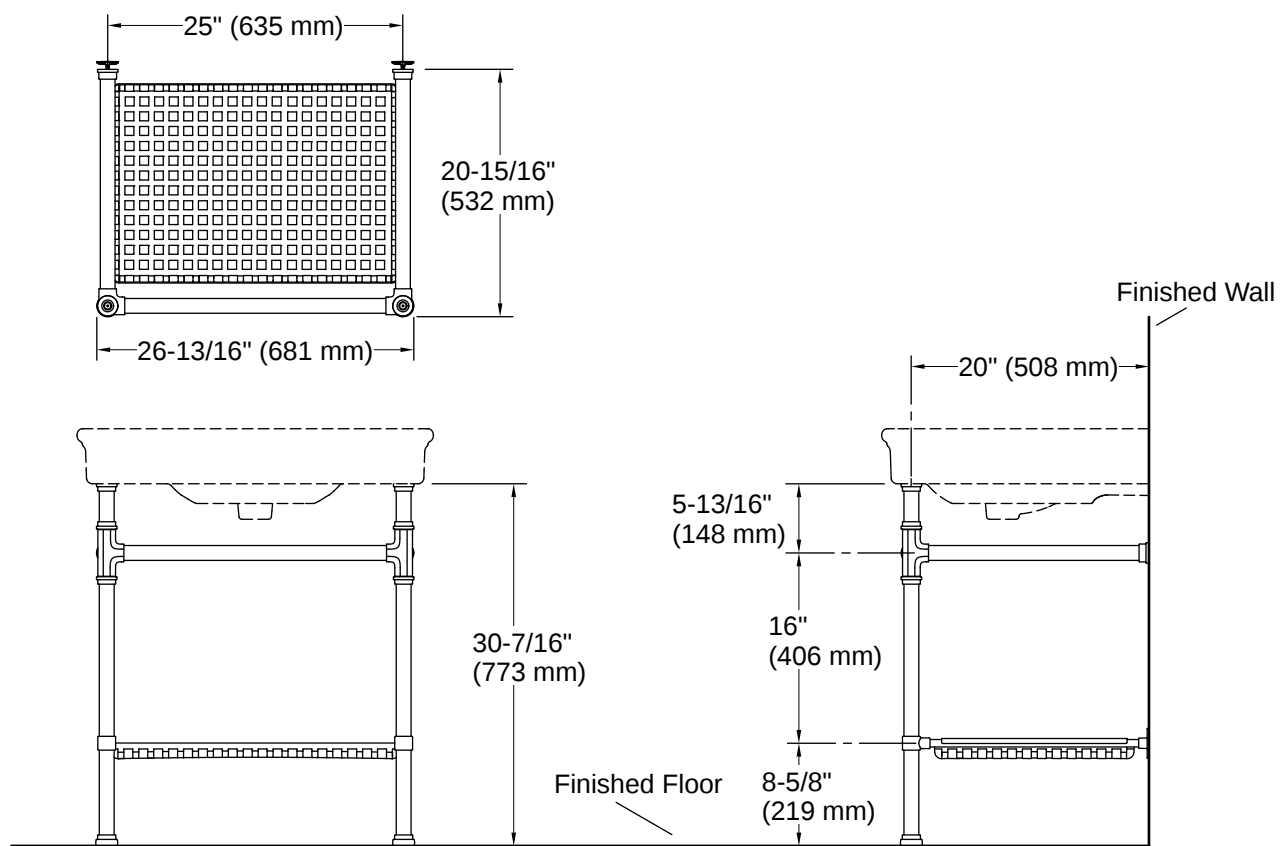

Installation Notes

Install this product according to the installation instructions.