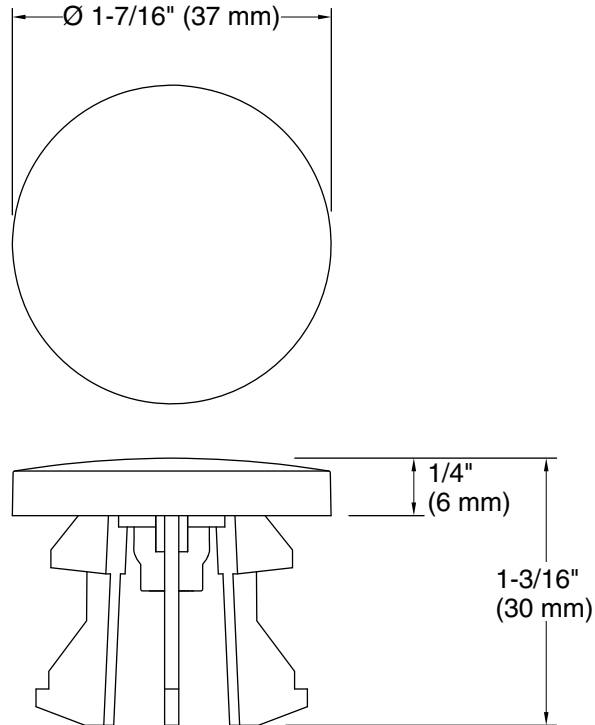

Features

- Overflow cap attractively conceals drain while still allowing water to exit the sink
- For use with Escale, Rêve™, Leaf™, Fit™, and Ronde™ sinks
- Coordinates with other products in the Escale collection

Technical Information

All product dimensions are nominal.

Material: Metal

Notes

Install this product according to the installation guide.