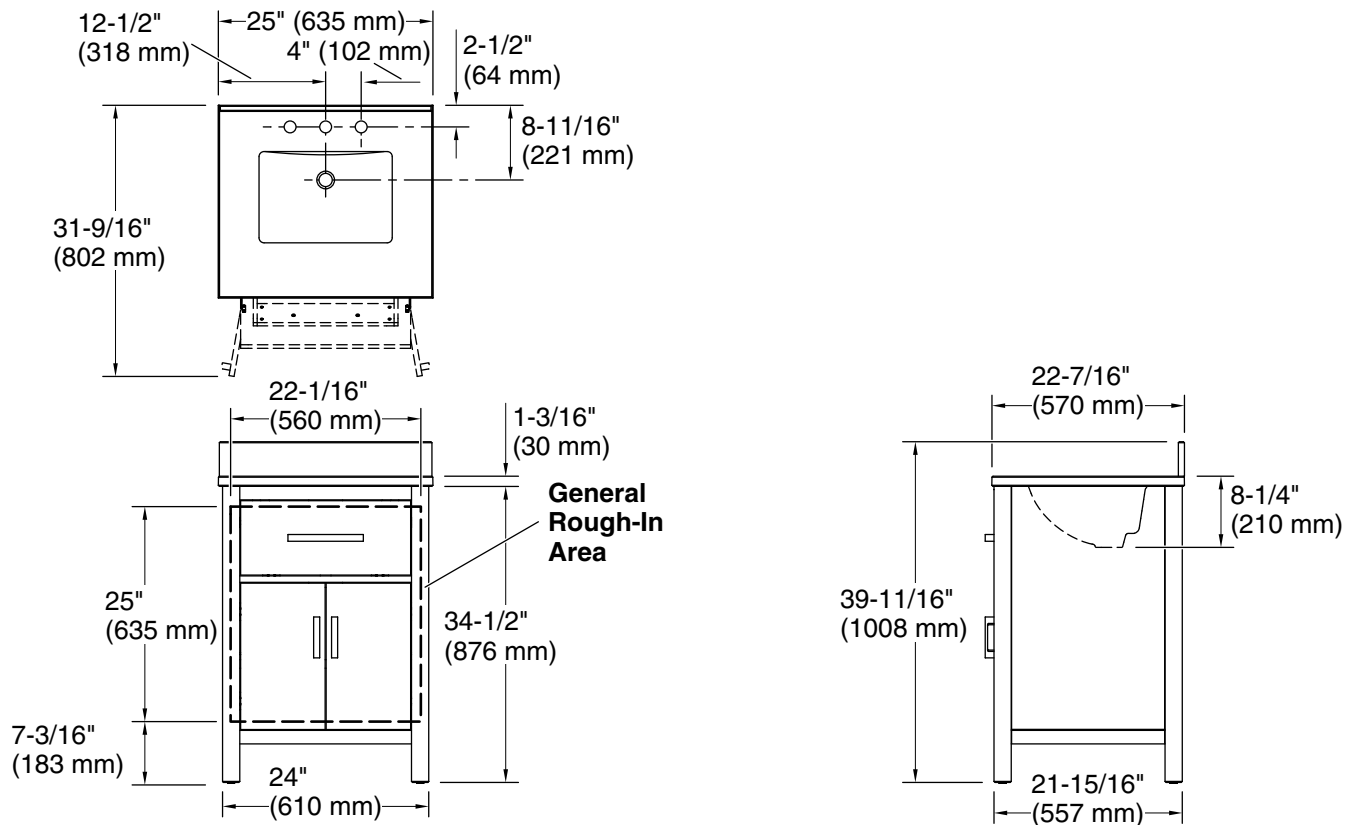

Features

- Set includes cabinet, precut quartz vanity top, backsplash, sink, cabinet hardware
- Convenient tilt-down drawer for storing smaller, frequently-used items
- Three-way adjustable slow-close door hinges for easy cabinet access
- 20-1/2" (521 mm) cabinet interior provides ample storage space
- Finish-matched cabinet interior offers generous clearance for plumbing
- Vanity top has 8" (203 mm) widespread faucet holes; requires deck-mount faucet (sold separately)
- Brushed Nickel hardware included on White, Atmos Grey, and Carbon Oak vanities, and Matte Black hardware on Light Oak vanities.
- White quartz vanity top and backsplash add beauty and long-lasting durability

Material

- Vitreous china sink
- Solid wood and moisture-resistant MDF

Installation

- Separate vanity top makes for simplified installation
- Easy installation – no special tools required

Codes/Standards

ASME A112.19.2/CSA B45.1

Technical Information

All product dimensions are nominal.

Notes

Install this product according to the installation instructions.

Select the type of fastener based upon the wall material. Two 250 lb (113.4 kg) minimum load bearing fasteners are recommended.