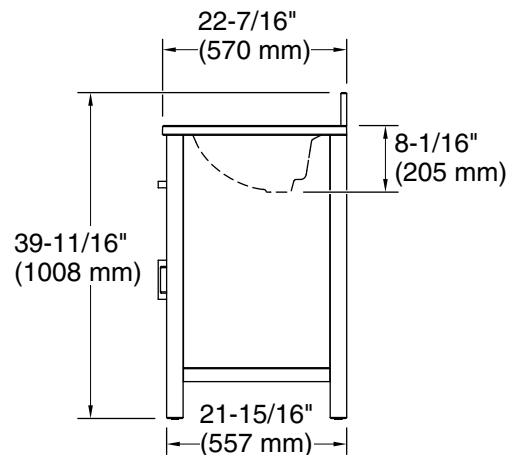

## Features

- Set includes cabinet, precut quartz vanity top, backsplash, sink, cabinet hardware
- Convenient tilt-down drawer for storing smaller, frequently-used items
- Three-way adjustable slow-close door hinges for easy cabinet access
- 20-1/2" (521 mm) cabinet interior provides ample storage space
- Finish-matched cabinet interior offers generous clearance for plumbing
- Vanity top has 8" (203 mm) widespread faucet holes; requires deck-mount faucet (sold separately)
- Brushed Nickel hardware included on White, Atmos Grey, and Carbon Oak vanities, and Matte Black hardware on Light Oak vanities.
- White quartz vanity top and backsplash add beauty and long-lasting durability

### Technical Information

All product dimensions are nominal.