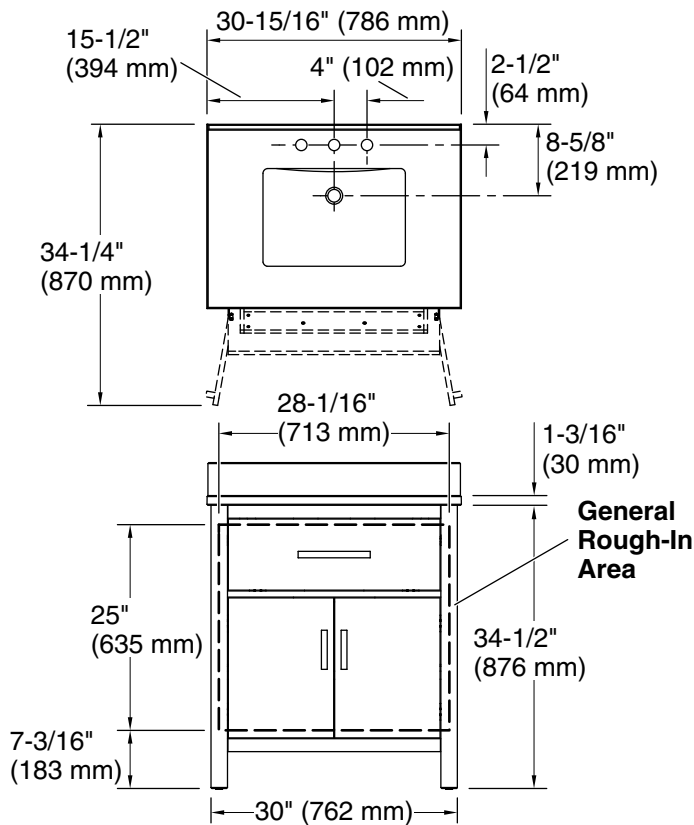

## Features

- Set includes cabinet, precut quartz vanity top, backsplash, sink, cabinet hardware
- Convenient tilt-down drawer for storing smaller, frequently-used items
- Three-way adjustable slow-close door hinges for easy cabinet access
- 20-1/2" (521 mm) cabinet interior provides ample storage space
- Finish-matched cabinet interior offers generous clearance for plumbing
- Vanity top has 8" (203 mm) widespread faucet holes; requires deck-mount faucet (sold separately)
- Brushed Nickel hardware included on White, Atmos Grey, and Carbon Oak vanities, and Matte Black hardware on Light Oak vanities.
- White quartz vanity top and backsplash add beauty and long-lasting durability

### Technical Information

All product dimensions are nominal.