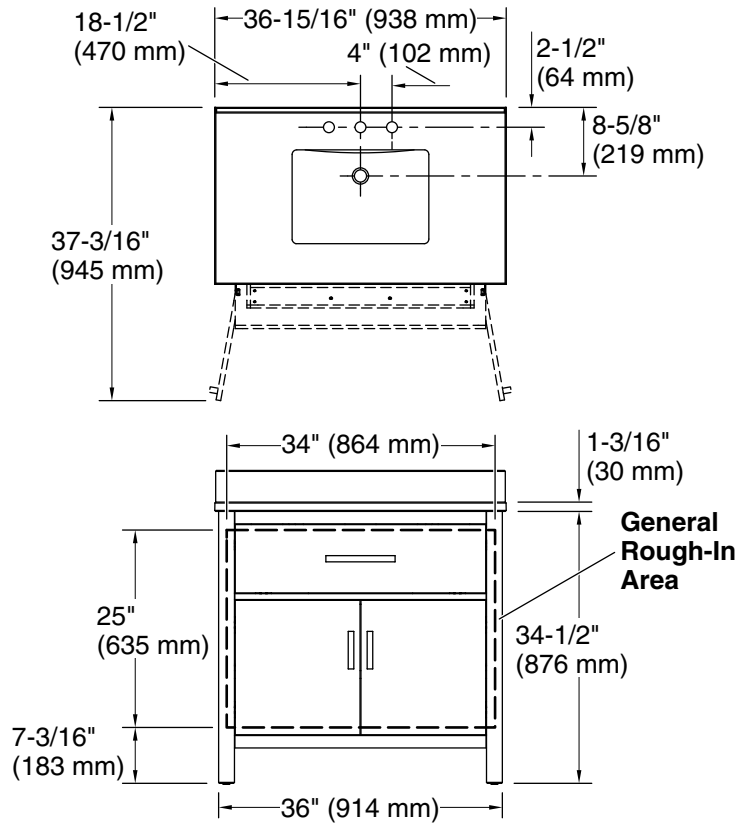

Features

- Set includes cabinet, precut quartz vanity top, backsplash, sink, cabinet hardware
- Convenient tilt-down drawer for storing smaller, frequently-used items
- Three-way adjustable slow-close door hinges for easy cabinet access
- 20-1/2" (521 mm) cabinet interior provides ample storage space
- Finish-matched cabinet interior offers generous clearance for plumbing
- Vanity top has 8" (203 mm) widespread faucet holes; requires deck-mount faucet (sold separately)
- Brushed Nickel hardware included on White, Atmos Grey, and Carbon Oak vanities, and Matte Black hardware on Light Oak vanities.
- White quartz vanity top and backsplash add beauty and long-lasting durability

Technical Information

All product dimensions are nominal.

Notes

Install this product according to the installation instructions.

Select the type of fastener based upon the wall material. Two 250 lb (113.4 kg) minimum load bearing fasteners are recommended.