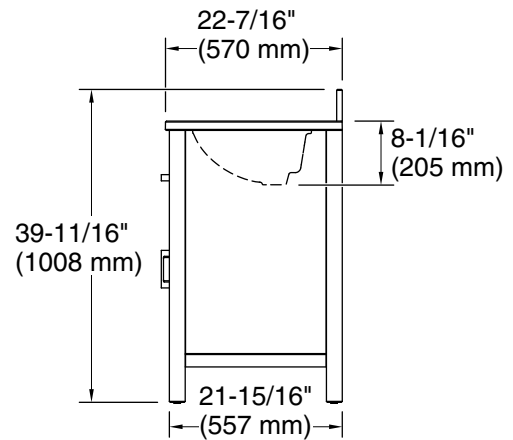

Features

- Set includes cabinet, precut quartz vanity top, backsplash, sink, cabinet hardware
- Convenient tilt-down drawer for storing smaller, frequently-used items
- Three-way adjustable slow-close door hinges for easy cabinet access
- 20-1/2" (521 mm) cabinet interior provides ample storage space
- Finish-matched cabinet interior offers generous clearance for plumbing
- Vanity top has 8" (203 mm) widespread faucet holes; requires deck-mount faucet (sold separately)
- Brushed Nickel hardware included on White, Atmos Grey, and Carbon Oak vanities, and Matte Black hardware on Light Oak vanities.
- White quartz vanity top and backsplash add beauty and long-lasting durability

Technical Information

All product dimensions are nominal.

Notes

Install this product according to the installation instructions.

Select the type of fastener based upon the wall material. Two 250 lb (113.4 kg) minimum load bearing fasteners are recommended.